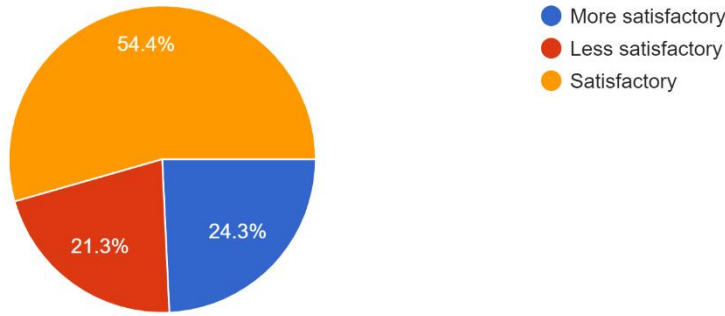

UTTAR BHARATIYA SANGH'S
MAHENDRA PRATAP SHARADA PRASAD SINGH
COLLEGE OF COMMERCE & SCIENCE
(Affiliated to University of Mumbai)
(COLLEGE CODE - 729)

About Co-curricular activities in college, 'DLLE' *
169 responses