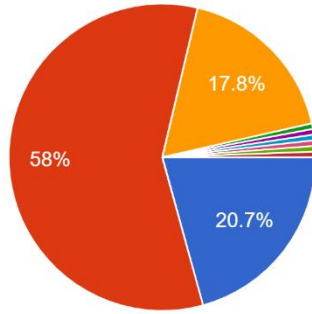

- before time
- In time
- Late Time
- I don't know cuz I don't understand what they teach
- Not complete
- Bro they don't even have proper pc to...
- Do not complete on time because of t...
- It never complete most of the time we...
- Last time of paper

Questions	Total Response	In Time	Late Time	Before Time
About Practical Syllabus Completion by college, 'Syllabus Completion'.	169	58%	17.8%	20.7%

Interpretation:

About 58% of students think that Practical Syllabus Completion by college, 'Syllabus Completion' are on time, 20.7% think are before time.