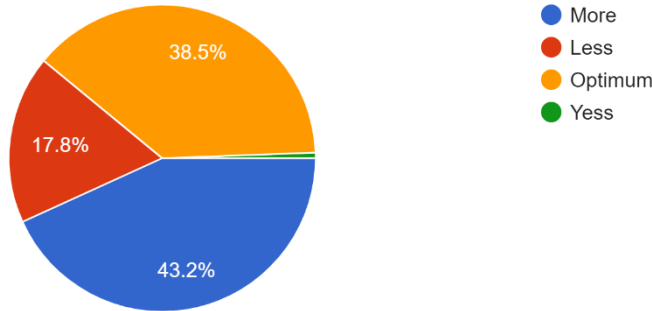

Questions	Total Response	More	Less	Optimum
About Theory Syllabus set by university, 'Difficulty Level'	169	43.2%	17.8%	42%

Interpretation:

About 43.2 % of students think that the theory syllabus set by university, 'DIFFICULTY LEVEL' are more and 42 % think are optimum.

Nitin
U.C. PRINCIPAL
Mahendra Pratap Sharada Prasad Singh College
of Arts, Commerce & Science
Bandra (East), Mumbai - 400 051