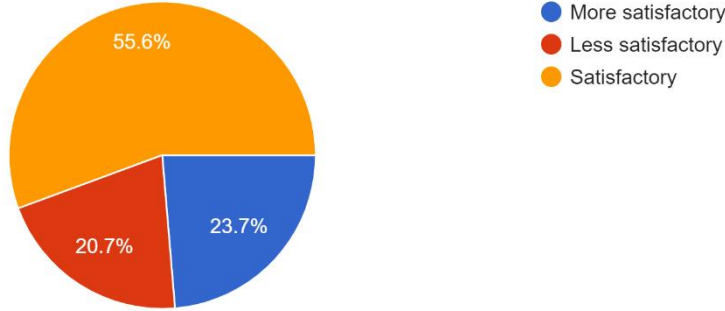

UTTAR BHARATIYA SANGH'S
MAHENDRA PRATAP SHARADA PRASAD SINGH
COLLEGE OF COMMERCE & SCIENCE
(Affiliated to University of Mumbai)
(COLLEGE CODE - 729)

About Examination and Evaluation, RESULT *
169 responses