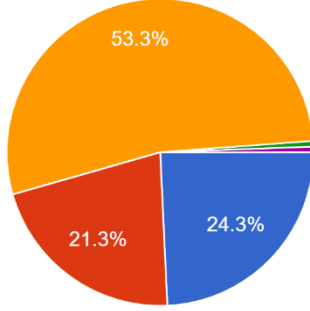

UTTAR BHARATIYA SANGH'S
MAHENDRA PRATAP SHARADA PRASAD SINGH
COLLEGE OF COMMERCE & SCIENCE
(Affiliated to University of Mumbai)
(COLLEGE CODE - 729)

About Office Administration in College, 'OFFICE NOTICES DISPLAY' *

169 responses

- Less satisfactory
- More satisfactory
- Satisfactory
- Whoever puts the goddamn notices always puts it before one day the happening of that event
- I'm studying from 3 years in this crazy clg and I don't even know where my clg notified us for anything

Questions	Total Response	Satisfactory	More Satisfactory	Less Satisfactory
About Office Administration in College, 'OFFICE NOTICE DISPLAY'	169	53.3%	21.3%	24.3%

Interpretation:

About 53.3% of students think that Office Administration in College, 'OFFICE NOTICE DISPLAY' are satisfactory, 21.3% think are more satisfactory.