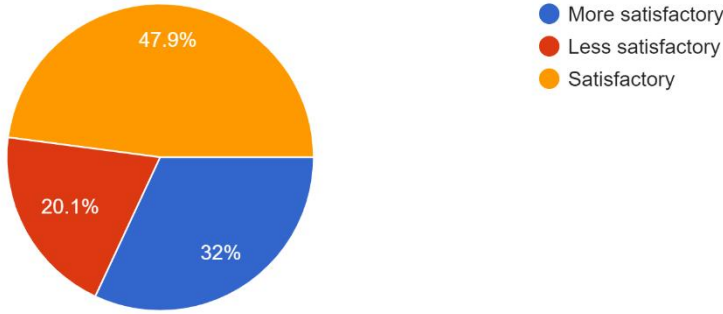

UTTAR BHARATIYA SANGH'S
MAHENDRA PRATAP SHARADA PRASAD SINGH
COLLEGE OF COMMERCE & SCIENCE
(Affiliated to University of Mumbai)
(COLLEGE CODE - 729)

About Co-curricular activities in college, 'NSS' *
169 responses