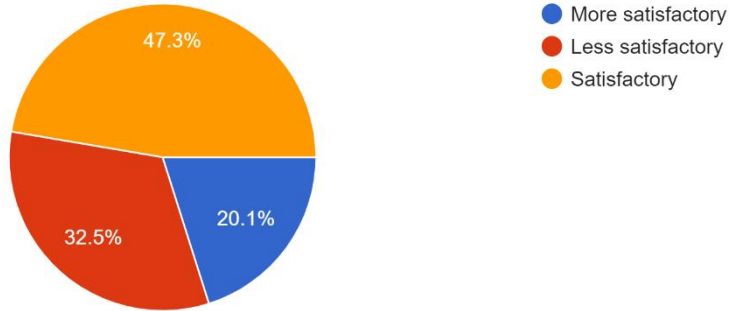

UTTAR BHARATIYA SANGH'S
MAHENDRA PRATAP SHARADA PRASAD SINGH
COLLEGE OF COMMERCE & SCIENCE
(Affiliated to University of Mumbai)
(COLLEGE CODE - 729)

About Infrastructure, 'INSIDE THE CLASS ROOM *
169 responses