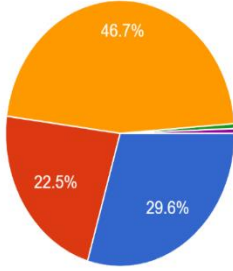

UTTAR BHARATIYA SANGH'S
MAHENDRA PRATAP SHARADA PRASAD SINGH
COLLEGE OF COMMERCE & SCIENCE
(Affiliated to University of Mumbai)
(COLLEGE CODE - 729)

About Practical Syllabus completion (Teaching) by College, 'JOURNAL COMPLETION'

169 responses

- more satisfactory
- less satisfactory
- satisfactory
- This month do not take any practical
- They just give tons of pressure to students to complete the journals unless time other than they will cuts the marks they also give assignment which is meaning less tons of paper work waste of paper bcoz all students just copy pa...

Questions	Total Response	Satisfactory	More Satisfactory	Satisfactory
About Theory Syllabus Completion by college, 'Journal Completion'	169	46.7%	29.6%	22.5%

Interpretation:

About 29.6% of students think that the theory syllabus completion (Teaching) by college are more satisfactory 22.5% think are satisfactory.