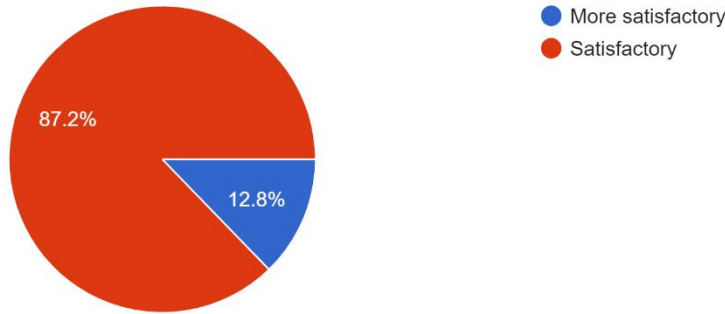

Questions	Total Response	Satisfactory	More Satisfactory
About Infrastructure in College, 'WASHING IN SPECIFIC'	169	87.2%	12.8%

Interpretation:

About 12.2% of students think About Infrastructure in college, 'WASHING IN SPECIFIC' are more satisfactory and 87.2% think are satisfactory.

Nitin
I/C PRINCIPAL
Mahendra Pratap Sharada Prasad Singh College
of Arts, Commerce & Science
Bandra (East), Mumbai - 400 051