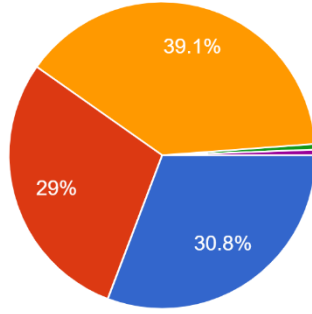

UTTAR BHARATIYA SANGH'S
MAHENDRA PRATAP SHARADA PRASAD SINGH
COLLEGE OF COMMERCE & SCIENCE
(Affiliated to University of Mumbai)
(COLLEGE CODE - 729)

About Theory Syllabus completion (Teaching) by College, 'NOTES OF SYLLABUS'

169 responses

- More satisfactory
- Less satisfactory
- satisfactory
- Same as above (Only 1 or 2 teachers completed it others just comes, teaches and only God knows what they teach ....)
- They don't take lecture and you are asking about notes 🤔

Questions	Total Response	Satisfactory	More Satisfactory	Satisfactory
About Theory Syllabus completion (Teaching) by college, 'NOTES OF SYLLABUS'	78	39.1%	30.8%	29%

Interpretation:

About 30.8% of students think that the theory syllabus completion (Teaching) by college are more satisfactory 29% think are satisfactory.