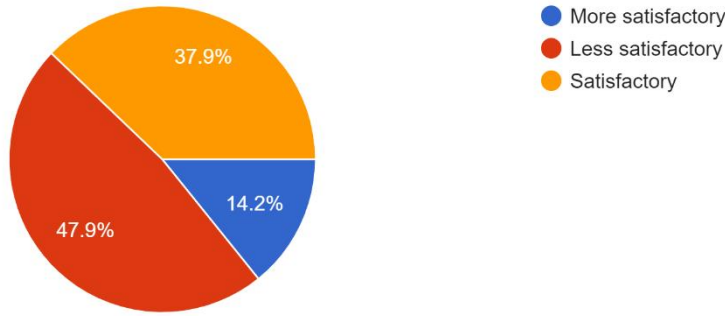

UTTAR BHARATIYA SANGH'S
MAHENDRA PRATAP SHARADA PRASAD SINGH
COLLEGE OF COMMERCE & SCIENCE
(Affiliated to University of Mumbai)
(COLLEGE CODE - 729)

About Gymkhana facilities in College, 'GYMKHANA TIMING *
169 responses