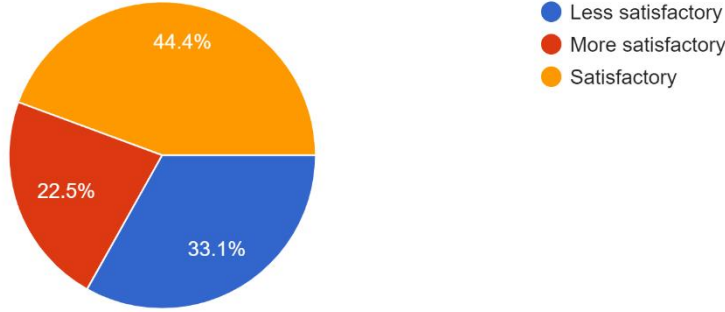

UTTAR BHARATIYA SANGH'S
MAHENDRA PRATAP SHARADA PRASAD SINGH
COLLEGE OF COMMERCE & SCIENCE
(Affiliated to University of Mumbai)
(COLLEGE CODE - 729)

About Office Administration in College, 'OFFICE ADMINISTRATION' *
169 responses

Questions	Total Response	Less Satisfactory	More Satisfactory	Satisfactory
About Office Administration in College, 'OFFICE ADMINISTRATION'	169	33.1%	22.5%	44.4%

Interpretation:

About 44.4% of students think that About Office Administration in College, 'OFFICE ADMINISTRATION' are satisfactory, 33.1% think are more satisfactory.

Nitin
VC PRINCIPAL
Mahendra Pratap Sharada Prasad Singh College
of Arts, Commerce & Science
Bandra (East), Mumbai - 400 051