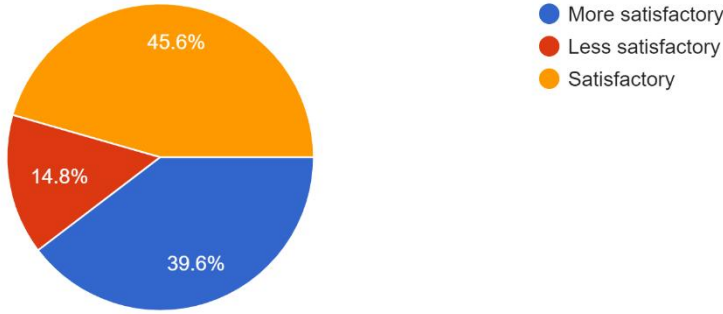

UTTAR BHARATIYA SANGH'S
MAHENDRA PRATAP SHARADA PRASAD SINGH
COLLEGE OF COMMERCE & SCIENCE
(Affiliated to University of Mumbai)
(COLLEGE CODE - 729)

About Library facilities in college, 'READING FACILITY'

169 responses

Questions	Total Response	Satisfactory	More Satisfactory	Less Satisfactory
About Library facilities in College, 'READING FACILITY'	169	45.6%	39.6%	14.8%

Interpretation:

About 39.6% of students think that Library facilities in College, 'READING FACILITY' are more satisfactory and 45.6% think are satisfactory.

Nitin

I/C PRINCIPAL
Mahendra Pratap Sharada Prasad Singh College
of Arts, Commerce & Science
Bandra (East), Mumbai - 400 051