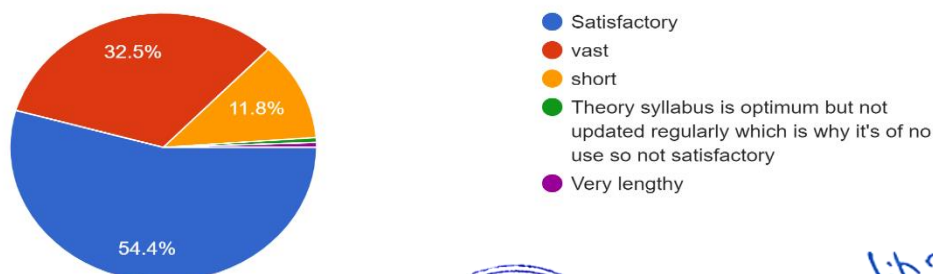

Nitin
I/C PRINCIPAL
Mahendra Pratap Sharada Prasad Singh College
of Arts, Commerce & Science
Bandra (East), Mumbai - 400 051