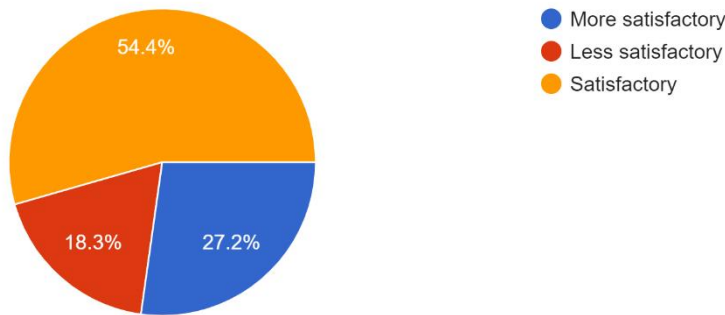

Questions	Total Response	Satisfactory	More Satisfactory	Less Satisfactory
About Examination and evaluation in College, 'EXAMINATION PAPERS'	169	54.4%	27.2%	18.3%

Interpretation:

About 27.2% of students think that Examination and evaluation in college, 'EXAMINATION PAPERS' are more satisfactory and 54.4% think are satisfactory.

Nitin
UGC PRINCIPAL
Mahendra Pratap Sharada Prasad Singh College
of Arts, Commerce & Science
Bandra (East), Mumbai - 400 051