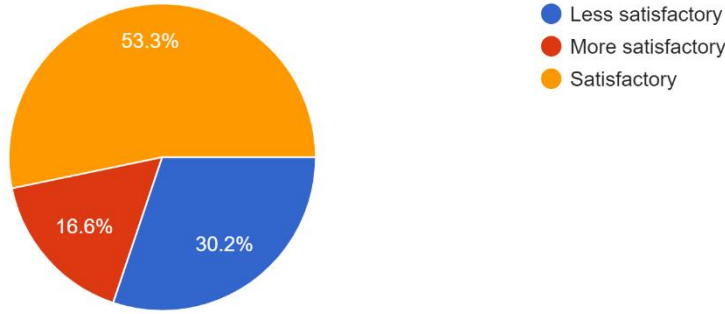

UTTAR BHARATIYA SANGH'S
MAHENDRA PRATAP SHARADA PRASAD SINGH
COLLEGE OF COMMERCE & SCIENCE
(Affiliated to University of Mumbai)
(COLLEGE CODE - 729)

About Office Administration in College, 'OFFICE TIMING'* *

169 responses

Questions	Total Response	Satisfactory	More Satisfactory	Satisfactory
About Office Administration in College, 'OFFICE TIMING'	169	32.2%	16.6%	53.3%

Interpretation:

About 32.2% of students think that Office Administration in College, 'OFFICE TIMING' are satisfactory, 16.6% think are more satisfactory.

Nitin

I/C PRINCIPAL
Mahendra Pratap Sharada Prasad Singh College
of Arts, Commerce & Science
Bandra (East), Mumbai - 400 051