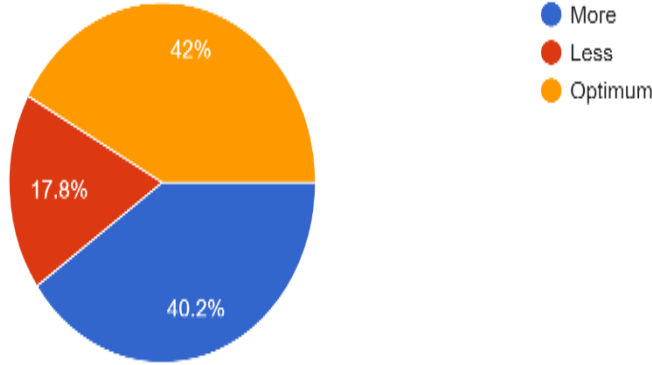

About Practical Syllabus set by university, 'KNOWLEDGE WISE \*'

169 responses

Questions	Total Response	More	Less	Optimum
About Practical Syllabus set by university, 'LENGTHWISE'	169	40.2%	17.8%	42%

**Interpretation:**