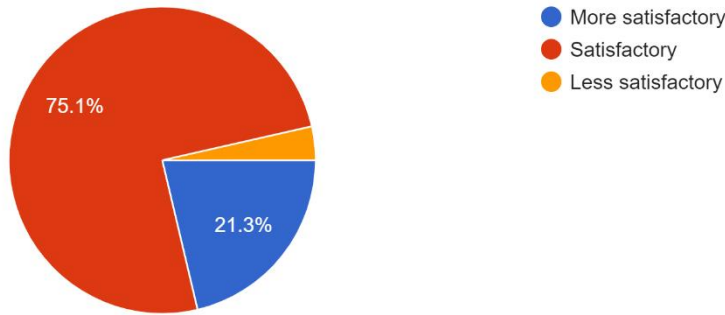

Questions	Total Response	Satisfactory	More Satisfactory	Less Satisfactory
About Infrastructure in College, 'OUTSIDE THE CLASS ROOM'	169	75.1%	21.3%	3.4%

Interpretation:

About 21.3% of students think that About Infrastructure in College, 'OUTSIDE THE CLASS ROOM' are more satisfactory and 75.3% think are satisfactory.

Nitin
I/C PRINCIPAL
Mahendra Pratap Sharada Prasad Singh College
of Arts, Commerce & Science
Bandra (East), Mumbai - 400 051