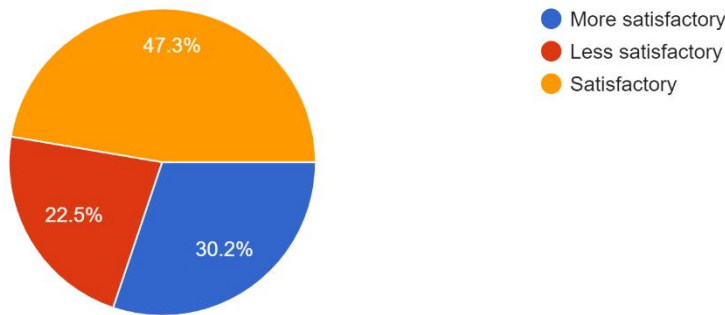

Questions	Total Response	Satisfactory	More Satisfactory	Less Satisfactory
About Co-curricular activities in College, 'CULTURAL'	169	47.3%	30.2%	22.5%

Interpretation:

About 30.2% of students think that About Co-curricular activities in college, 'CULTURAL' are more satisfactory and 47.3% think are satisfactory.

Nitin
I/C PRINCIPAL
Mahendra Pratap Sharada Prasad Singh College
of Arts, Commerce & Science
Bandra (East), Mumbai - 400 051