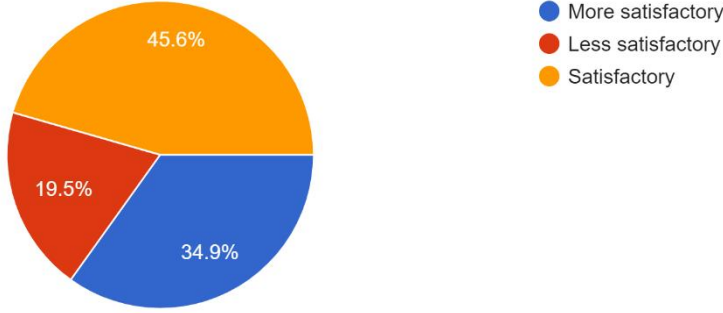

UTTAR BHARATIYA SANGH'S
MAHENDRA PRATAP SHARADA PRASAD SINGH
COLLEGE OF COMMERCE & SCIENCE
(Affiliated to University of Mumbai)
(COLLEGE CODE - 729)

About Library facilities in College, 'BOOK ISSUING' *
169 responses

Questions

**About Library facilities in
College, 'BOOK ISSUING'**

Questions	Total Response	Satisfactory	More Satisfactory	Less Satisfactory
About Library facilities in College, 'BOOK ISSUING'	169	45.6%	34.9%	19.5%

Interpretation:

About 45.6% of students think that the Library facilities in College, 'BOOK ISSUING' are satisfactory, 34.9% think are more satisfactory.

Nitin

I/C PRINCIPAL
Mahendra Pratap Sharada Prasad Singh College
of Arts, Commerce & Science
Bandra (East), Mumbai - 400 051