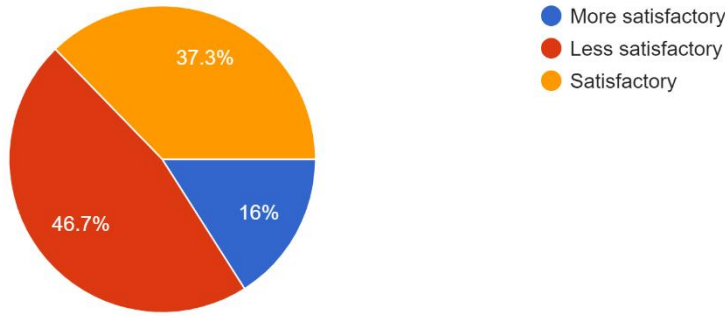

UTTAR BHARATIYA SANGH'S
MAHENDRA PRATAP SHARADA PRASAD SINGH
COLLEGE OF COMMERCE & SCIENCE
(Affiliated to University of Mumbai)
(COLLEGE CODE - 729)

About Gymkhana facilities in College, 'GYMKHANA INFRASTRUCTURE *
169 responses