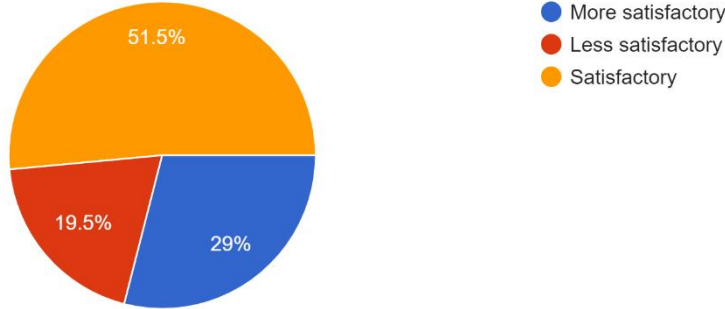

UTTAR BHARATIYA SANGH'S
MAHENDRA PRATAP SHARADA PRASAD SINGH
COLLEGE OF COMMERCE & SCIENCE
(Affiliated to University of Mumbai)
(COLLEGE CODE - 729)

About Examination and Evaluation, 'EVALUATION (CHECKING)' *
169 responses