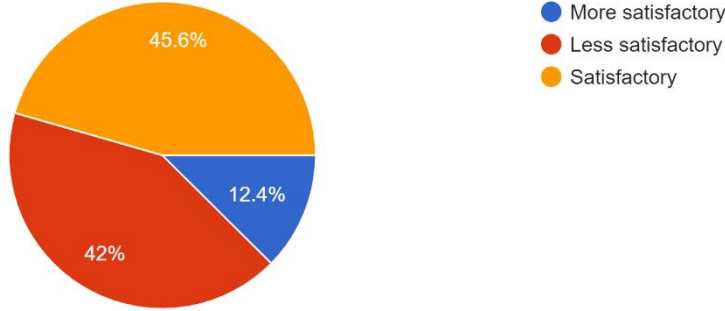

UTTAR BHARATIYA SANGH'S
MAHENDRA PRATAP SHARADA PRASAD SINGH
COLLEGE OF COMMERCE & SCIENCE
(Affiliated to University of Mumbai)
(COLLEGE CODE - 729)

About Scholarship / Freeship process *
169 responses