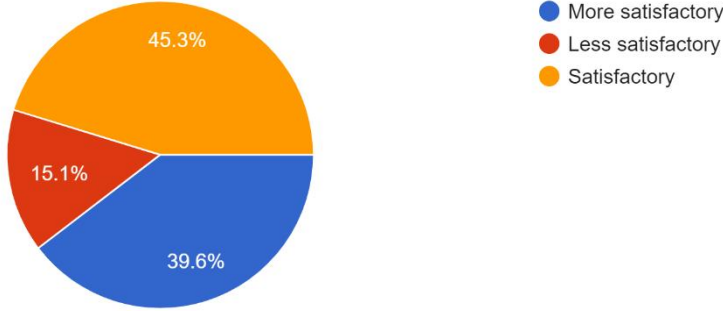

UTTAR BHARATIYA SANGH'S
MAHENDRA PRATAP SHARADA PRASAD SINGH
COLLEGE OF COMMERCE & SCIENCE
(Affiliated to University of Mumbai)
(COLLEGE CODE - 729)

About Library facilities in college, 'READING FACILITY'

53 responses

Questions	Total Response	Satisfactory	More Satisfactory	Less Satisfactory
About Library facilities in College, 'READING FACILITY'	53	45.3%	39.6%	15.1%

Interpretation:

About 39.6% of students think that Library facilities in College, 'READING FACILITY' are more satisfactory and 45.6% think are satisfactory.

Nitin
I/C PRINCIPAL
Mahendra Pratap Sharada Prasad Singh College
of Arts, Commerce & Science
Bandra (East), Mumbai - 400 051