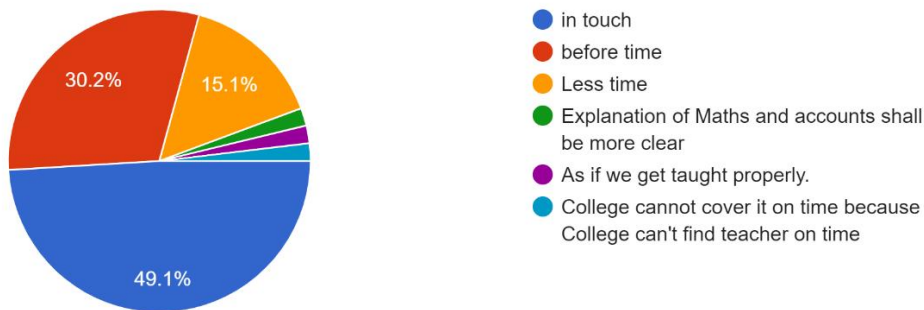

(Affiliated to University of Mumbai)

(COLLEGE CODE - 729)

Future/Suggestions/Expectations About Theory Syllabus set by university* Your Answer

53 responses

About Theory Syllabus completion (Teaching) by college. 'SYLLABUS COMPLETION'

53 responses

Questions	Total Response	In Touch	Less Time	Before Time
About Theory Syllabus completion (Teaching) by College, 'SYLLABUS COMPLETION'	53	49.1 %	15.1 %	30.2 %

Interpretation:

About 49.1 % of students think that the theory syllabus Theory Syllabus completion (Teaching) by College, are in time and 30.2 % think are before time.