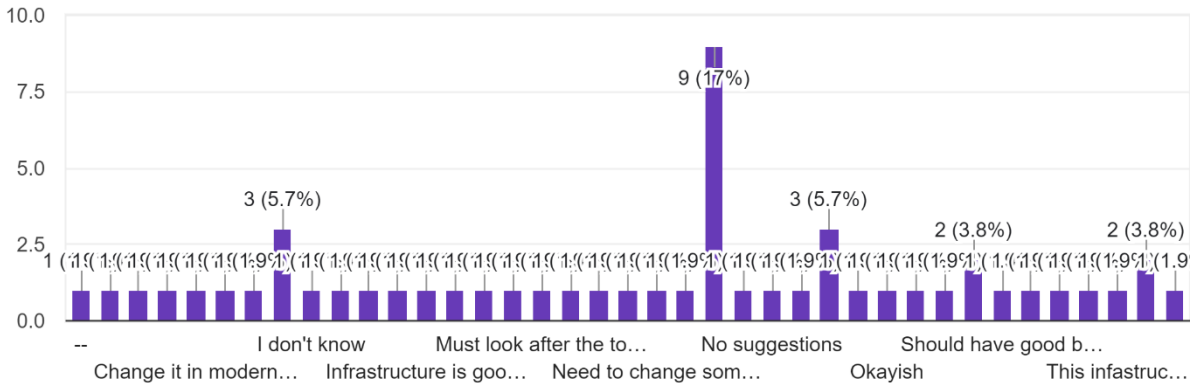

UTTAR BHARATIYA SANGH'S
MAHENDRA PRATAP SHARADA PRASAD SINGH
COLLEGE OF COMMERCE & SCIENCE
(Affiliated to University of Mumbai)
(COLLEGE CODE - 729)

Future/Suggestions/Expectations About Infrastructure *

53 responses