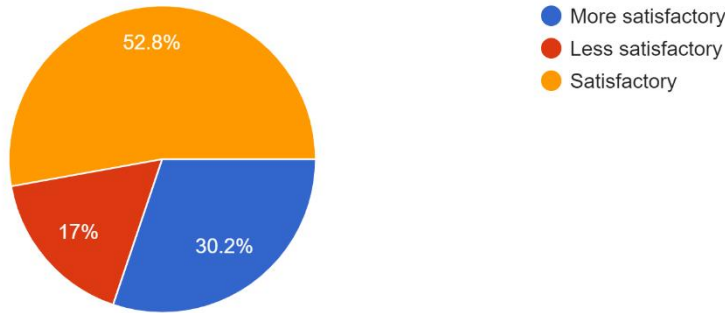

UTTAR BHARATIYA SANGH'S
MAHENDRA PRATAP SHARADA PRASAD SINGH
COLLEGE OF COMMERCE & SCIENCE
(Affiliated to University of Mumbai)
(COLLEGE CODE - 729)

About Examination and Evaluation, RESULT *
53 responses