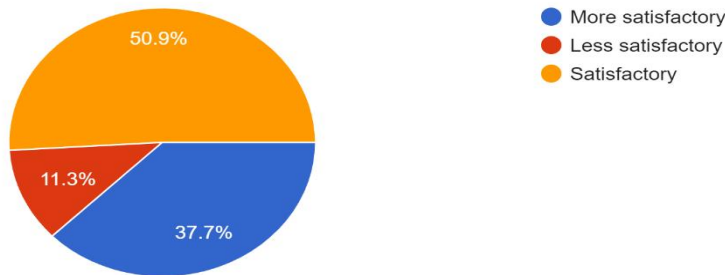

About Examination and Evaluation, 'EXAMINATION PAPERS' *

53 responses

Questions	Total Response	Satisfactory	More Satisfactory	Less Satisfactory
About Examination and evaluation in College, 'EXAMINATION PAPERS'	53	50.9%	37.7%	11.3%

Interpretation:

About 37.7% of students think that Examination and evaluation in college, 'EXAMINATION PAPERS' are more satisfactory and 50.9% think are satisfactory.

Nitin
J/C PRINCIPAL
Mahendra Pratap Sharada Prasad Singh College,
of Arts, Commerce & Science
Bandra (East), Mumbai - 400 051