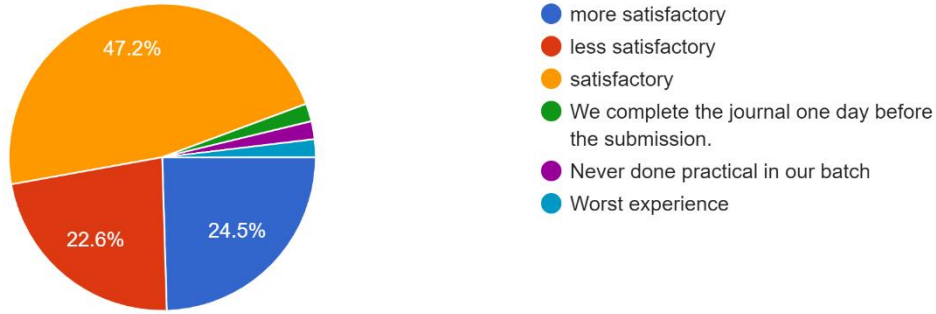

Questions	Total Response	Satisfactory	More Satisfactory	Less Satisfactory
About Theory Syllabus Completion by college, 'Journal Completion'	53	47.2%	24.5%	22.9%

Interpretation:

About 24.5% of students think that the theory syllabus completion (Teaching) by college are more satisfactory 47.2% think are satisfactory.

Nitin

I/C PRINCIPAL
Mahendra Pratap Sharada Prasad Singh College
of Arts, Commerce & Science
Bandra (East), Mumbai - 400 051