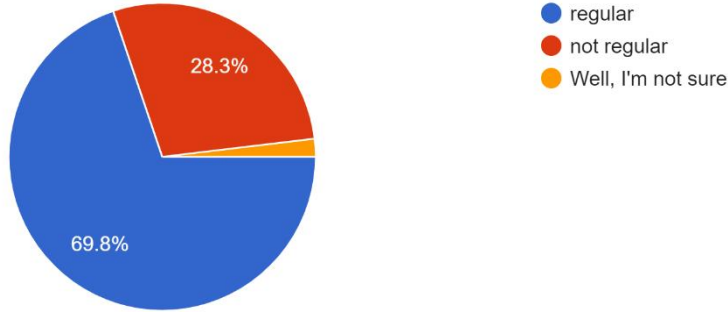

UTTAR BHARATIYA SANGH'S
MAHENDRA PRATAP SHARADA PRASAD SINGH
COLLEGE OF COMMERCE & SCIENCE
(Affiliated to University of Mumbai)
(COLLEGE CODE - 729)

About Practical Syllabus completion (Teaching) by College, 'PRACTICAL SCHEDULE'
53 responses