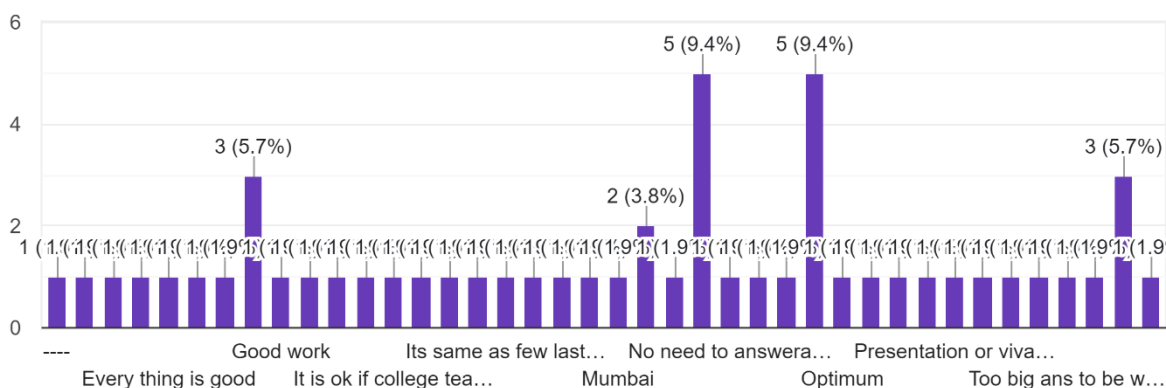

Future/Suggestions/Expectations About Practical Syllabus set by University *

53 responses