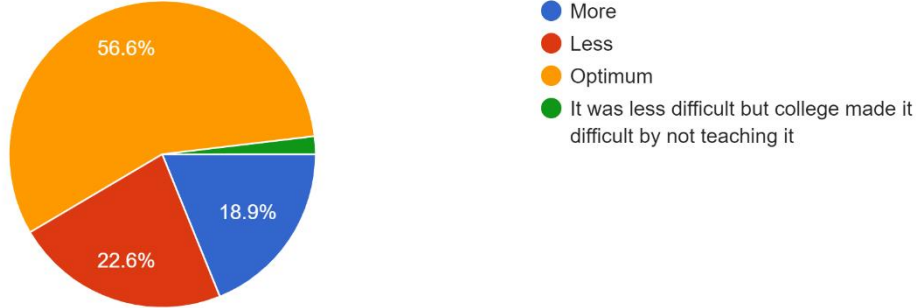

UTTAR BHARATIYA SANGH'S
MAHENDRA PRATAP SHARADA PRASAD SINGH
COLLEGE OF COMMERCE & SCIENCE
(Affiliated to University of Mumbai)
(COLLEGE CODE - 729)

About Theory Syllabus set by university, 'DIFFICULTY LEVEL' *
53 responses