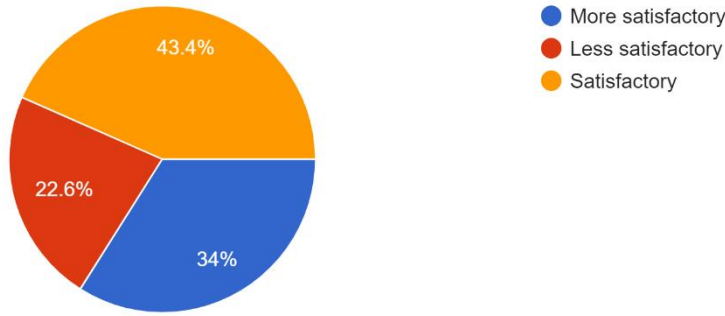

UTTAR BHARATIYA SANGH'S
MAHENDRA PRATAP SHARADA PRASAD SINGH
COLLEGE OF COMMERCE & SCIENCE
(Affiliated to University of Mumbai)
(COLLEGE CODE - 729)

About Examination and Evaluation, 'EVALUATION (CHECKING)' *
53 responses