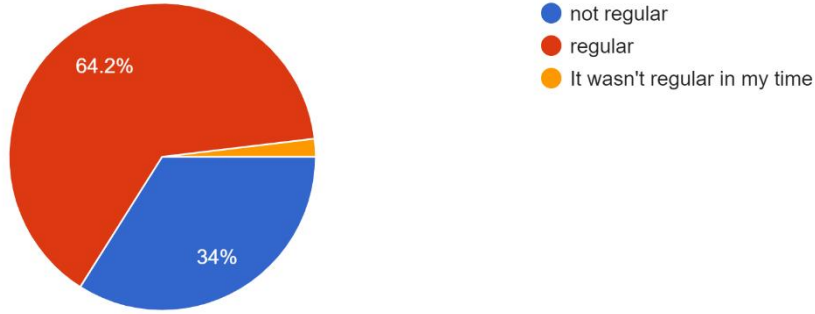

UTTAR BHARATIYA SANGH'S
MAHENDRA PRATAP SHARADA PRASAD SINGH
COLLEGE OF COMMERCE & SCIENCE
(Affiliated to University of Mumbai)
(COLLEGE CODE - 729)

About Theory Syllabus completion (Teaching) by college, 'CLASS TEST'* *
53 responses