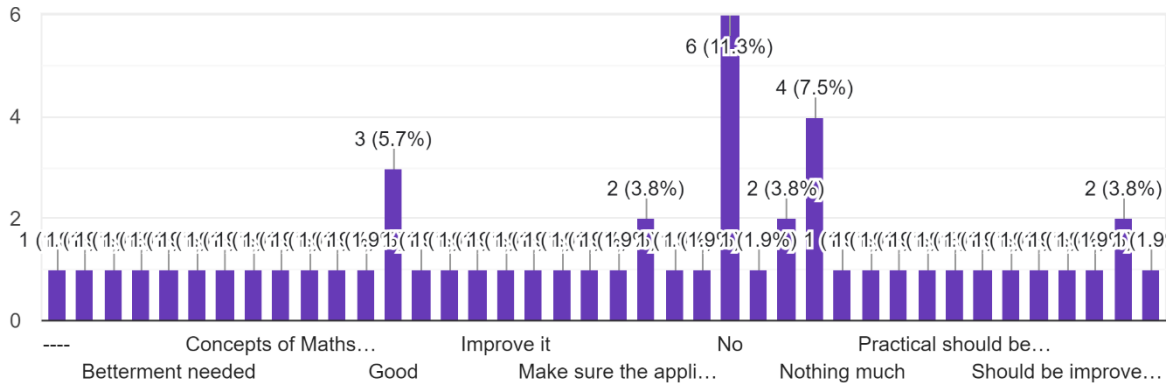

UTTAR BHARATIYA SANGH'S
MAHENDRA PRATAP SHARADA PRASAD SINGH
COLLEGE OF COMMERCE & SCIENCE
(Affiliated to University of Mumbai)
(COLLEGE CODE - 729)

Future/Suggestions/Expectations About Practical Syllabus completion (Teaching) by College

53 responses