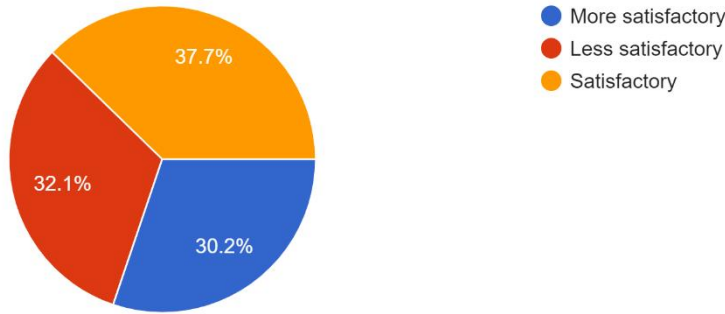

UTTAR BHARATIYA SANGH'S
MAHENDRA PRATAP SHARADA PRASAD SINGH
COLLEGE OF COMMERCE & SCIENCE
(Affiliated to University of Mumbai)
(COLLEGE CODE - 729)

About Infrastructure, 'OUTSIDE THE CLASS ROOM'* *
53 responses