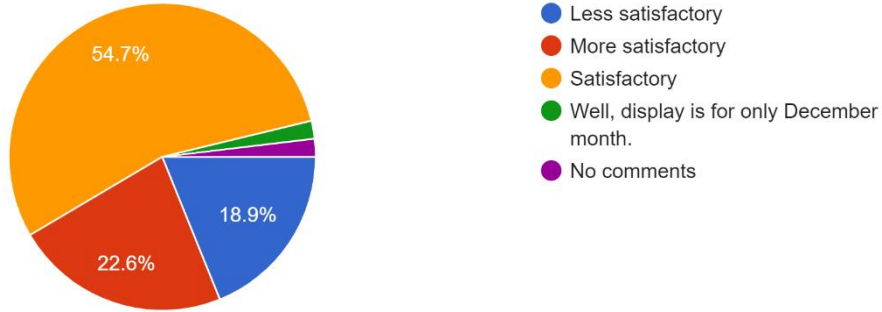

UTTAR BHARATIYA SANGH'S
MAHENDRA PRATAP SHARADA PRASAD SINGH
COLLEGE OF COMMERCE & SCIENCE
(Affiliated to University of Mumbai)
(COLLEGE CODE - 729)

About Office Administration in College, 'OFFICE NOTICES DISPLAY' *
53 responses