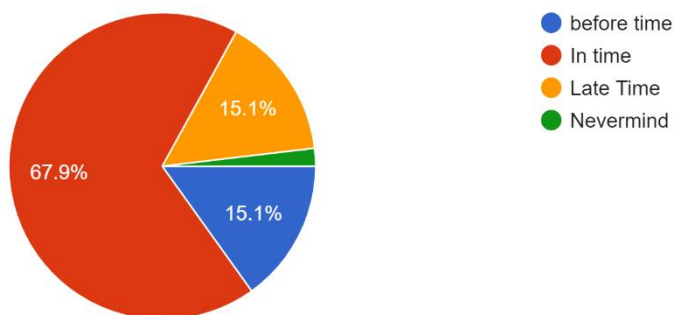

53 responses

Questions	Total Response	In Time	Late Time	Before Time
About Practical Syllabus Completion by college, 'Syllabus Completion'.	53	67.9%	15.1%	15.1%

Interpretation:

About 67.9% of students think that Practical Syllabus Completion by college, 'Syllabus Completion' are on time, 15.1% think are before time.