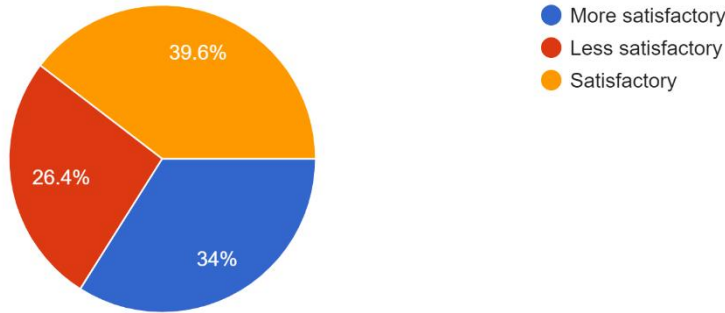

UTTAR BHARATIYA SANGH'S
MAHENDRA PRATAP SHARADA PRASAD SINGH
COLLEGE OF COMMERCE & SCIENCE
(Affiliated to University of Mumbai)
(COLLEGE CODE - 729)

About Co-curricular activities in college, 'CULTURAL *
53 responses