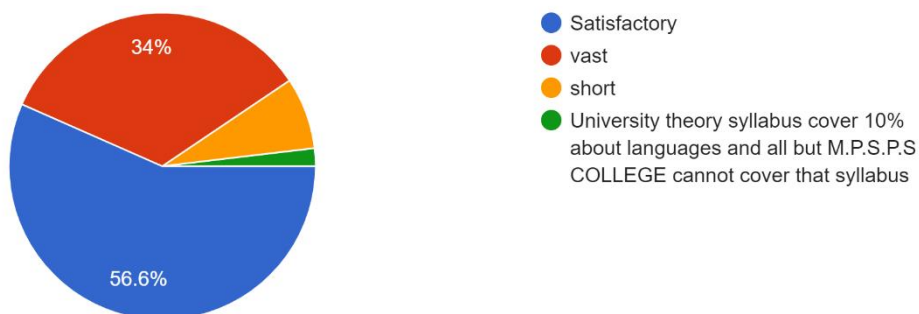

About Theory Syllabus set by university, 'LENGTHWISE. *

53 responses

Questions	Total Response	Satisfactory	Vast	Short
About Theory Syllabus set by university, 'LENGTHWISE'	53	56.6%	34 %	10.4%

Interpretation:

About 56.6% of students think that the Theory Syllabus set by university, 'LENGTHWISE' are satisfactory 34% think are vast.

I/C PRINCIPAL
Mahendra Pratap Sharada Prasad Singh College
of Arts, Commerce & Science
Bandra (East), Mumbai - 400 051