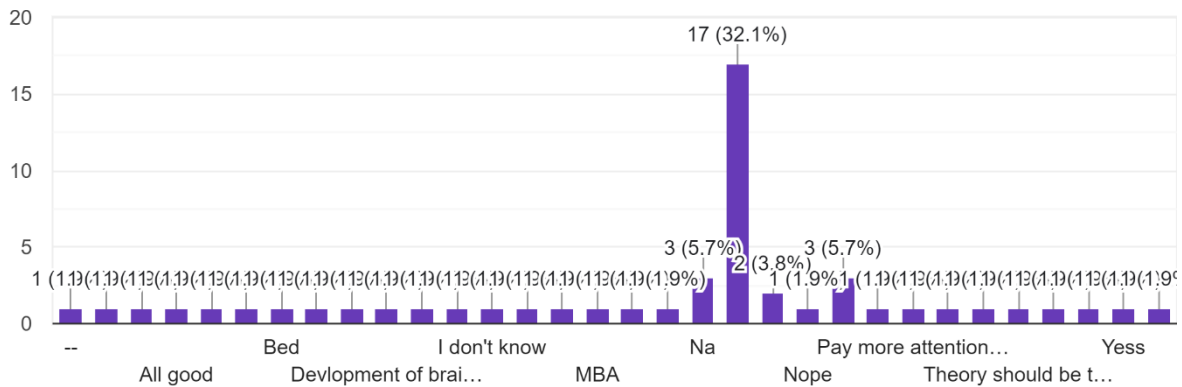

Any other innovative suggestion for any other courses? *

53 responses