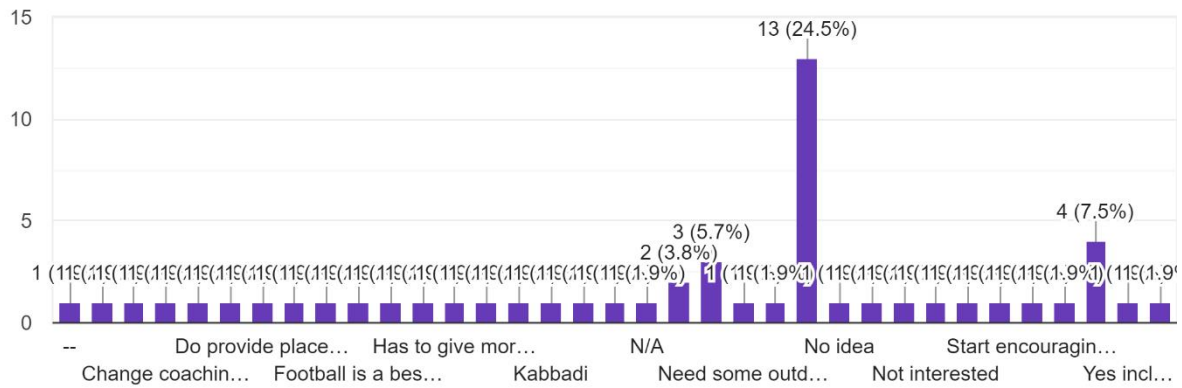

UTTAR BHARATIYA SANGH'S
MAHENDRA PRATAP SHARADA PRASAD SINGH
COLLEGE OF COMMERCE & SCIENCE
(Affiliated to University of Mumbai)
(COLLEGE CODE - 729)

Any other innovative suggestion for sports activity? *

53 responses