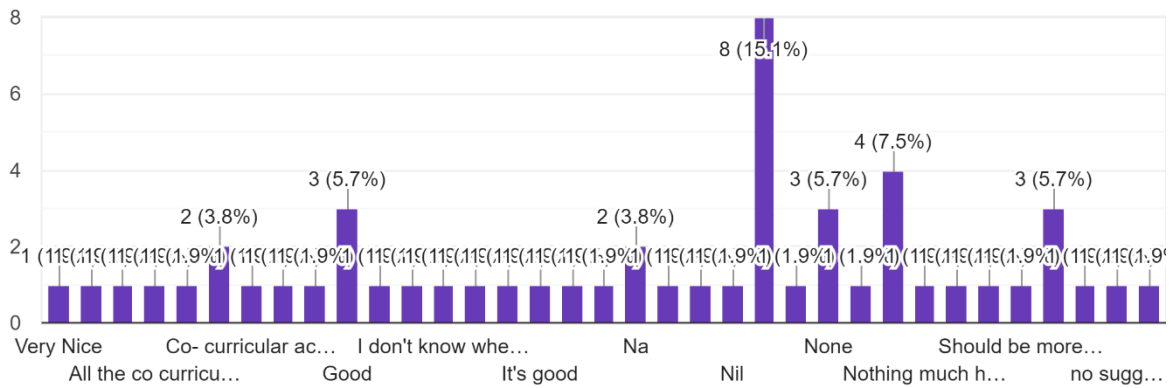

UTTAR BHARATIYA SANGH'S
MAHENDRA PRATAP SHARADA PRASAD SINGH
COLLEGE OF COMMERCE & SCIENCE
(Affiliated to University of Mumbai)
(COLLEGE CODE - 729)

Future/Suggestions/Expectations About Co-curricular activities in college* *

53 responses