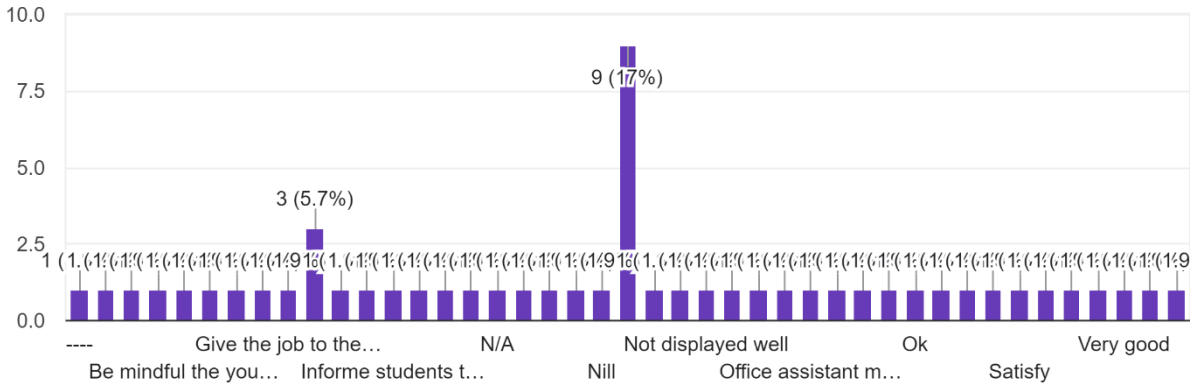

UTTAR BHARATIYA SANGH'S
MAHENDRA PRATAP SHARADA PRASAD SINGH
COLLEGE OF COMMERCE & SCIENCE
(Affiliated to University of Mumbai)
(COLLEGE CODE - 729)

Future/Suggestions/Expectations About Office Administration in College* *

53 responses