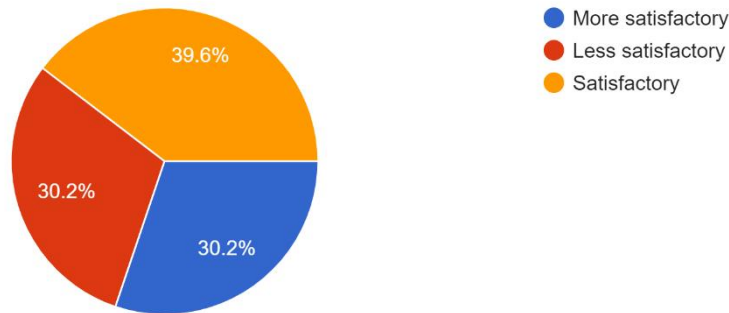

About Infrastructure, 'INSIDE THE CLASS ROOM *

53 responses

Questions	Total Response	Satisfactory	More Satisfactory	Less Satisfactory
About Infrastructure in College, 'INSIDE THE CLASS ROOM'	53	39.6%	30.2%	30.2%

Interpretation:

About 32.2% of students think that About Infrastructure in College, 'INSIDE THE CLASS ROOM' are more satisfactory and 39.6% think are satisfactory.

Nitin
I/C PRINCIPAL
Mahendra Pratap Sharada Prasad Singh College
of Arts, Commerce & Science
Bandra (East), Mumbai - 400051