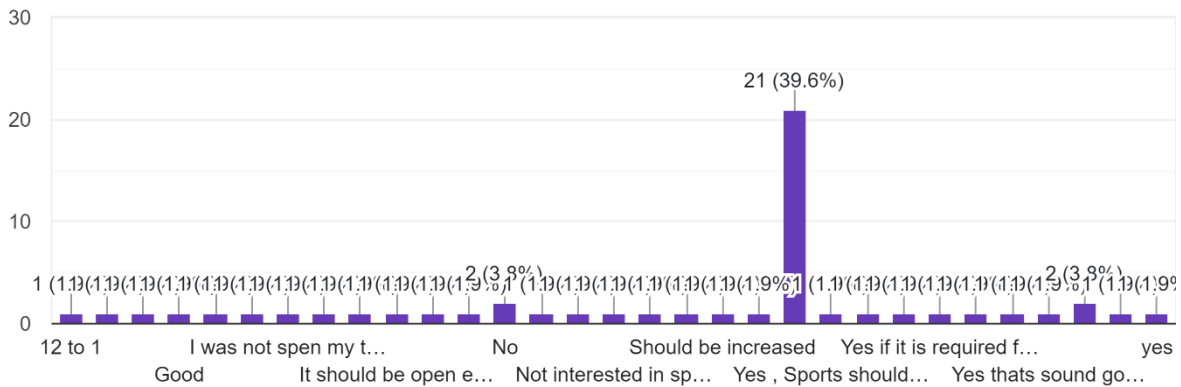

Do you suggest that daily one hour should provided for Gymkhana by extending the college hours? (Schedule of Academics is 7.30 am to 11.30. am) ...hen academic schedule will be from 12pm to 1 pm)

53 responses

Nitin
I/C PRINCIPAL
Mahendra Pratap Sharada Prasad Singh College
of Arts, Commerce & Science
Bandra (East), Mumbai - 400 051