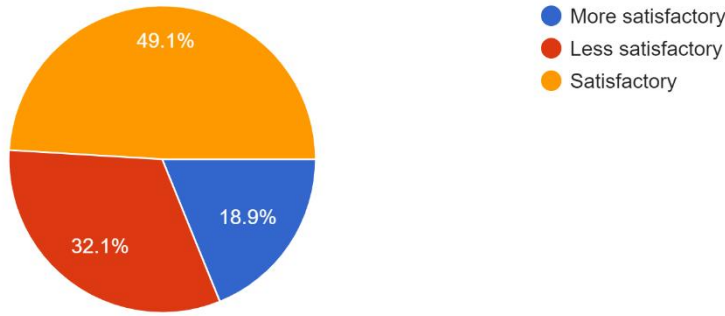

UTTAR BHARATIYA SANGH'S
MAHENDRA PRATAP SHARADA PRASAD SINGH
COLLEGE OF COMMERCE & SCIENCE
(Affiliated to University of Mumbai)
(COLLEGE CODE - 729)

About Co-curricular activities in college, 'DLLE' *
53 responses