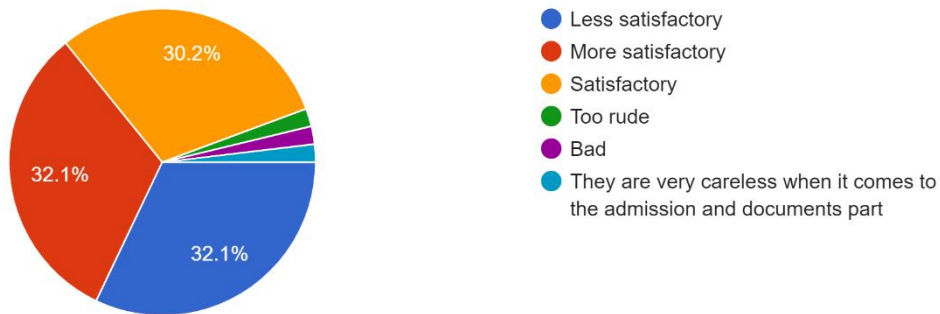

About Office Administration in College, 'OFFICE ADMINISTRATION *

53 responses

Questions	Total Response	Less Satisfactory	More Satisfactory	Satisfactory
About Office Administration in College, 'OFFICE ADMINISTRATION'	53	32.1%	32.1%	30.2%

Interpretation:

About 30.2% of students think that About Office Administration in College, 'OFFICE ADMINISTRATION' are satisfactory, 32.1% think are more satisfactory.

Nitin

UIC PRINCIPAL
Mahendra Pratap Sharada Prasad Singh College
of Commerce & Science
Bandra (East), Mumbai - 400 051