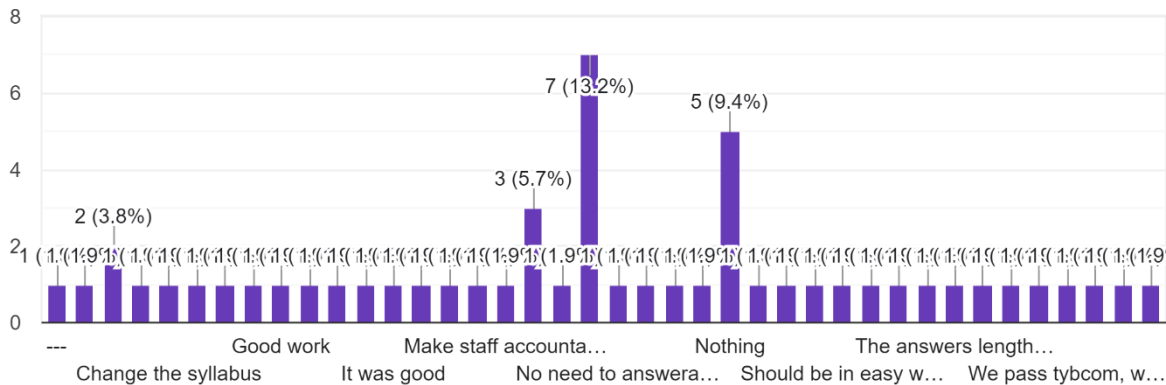

Future/Suggestions/Expectations About Theory Syllabus set by university* Your Answer

53 responses