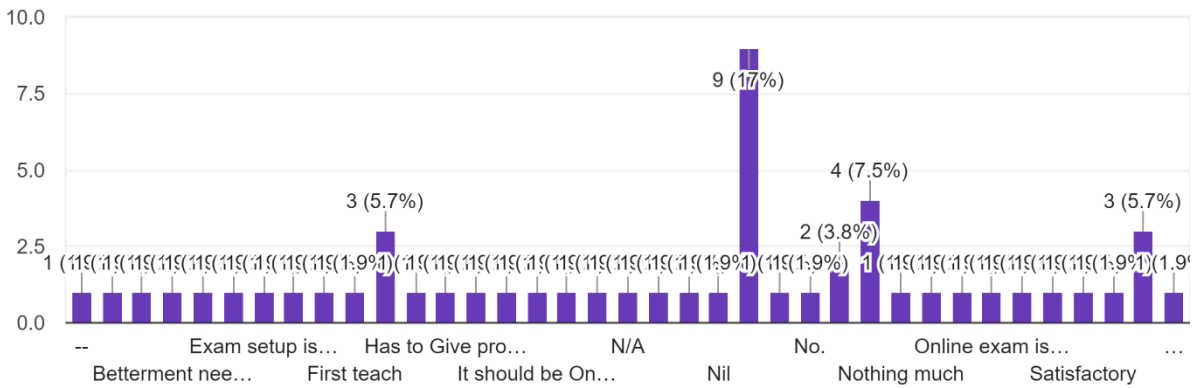

UTTAR BHARATIYA SANGH'S
MAHENDRA PRATAP SHARADA PRASAD SINGH
COLLEGE OF COMMERCE & SCIENCE
(Affiliated to University of Mumbai)
(COLLEGE CODE - 729)

Future/Suggestions/Expectations About Examination and Evaluation *

53 responses