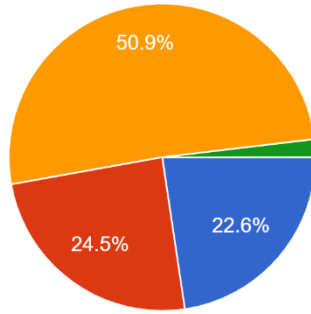

- More
- Less
- Optimum
- It was less difficult but college made it difficult by not teaching it

Questions	Total Response	More	Less	Optimum
About Practical Syllabus set by university, 'DIFFICULTY LEVEL'	53	22.6%	24.5%	50.9%

Interpretation:

About 50.9% of students think that the Practical syllabus set by university, 'DIFFICULTY LEVEL' are optimum and 22.6% think are more.