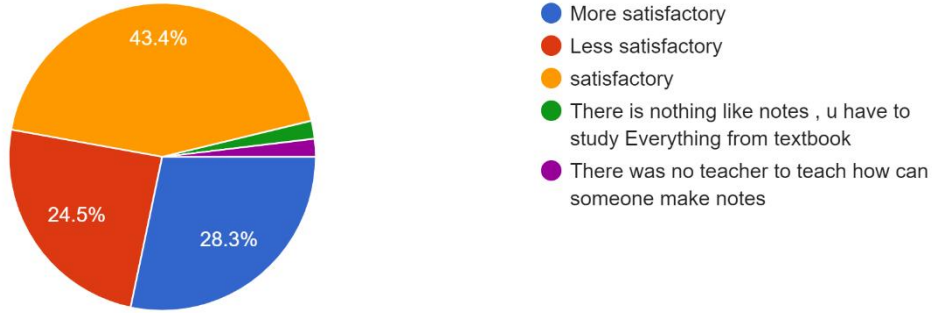

UTTAR BHARATIYA SANGH'S
MAHENDRA PRATAP SHARADA PRASAD SINGH
COLLEGE OF COMMERCE & SCIENCE
(Affiliated to University of Mumbai)
(COLLEGE CODE - 729)

About Theory Syllabus completion (Teaching) by College, 'NOTES OF SYLLABUS'

53 responses

Questions	Total Response	Satisfactory	More Satisfactory	Less Satisfactory
About Theory Syllabus completion (Teaching) by college, 'NOTES OF SYLLABUS'	78	43.4%	28.3%	24.5%

Interpretation:

About 28.3% of students think that the theory syllabus completion (Teaching) by college are more satisfactory 43.4% think are satisfactory.

Nitin
H/C PRINCIPAL
Mahendra Pratap Sharada Prasad Singh College
of Arts, Commerce & Science
Bandra (East), Mumbai - 400 051