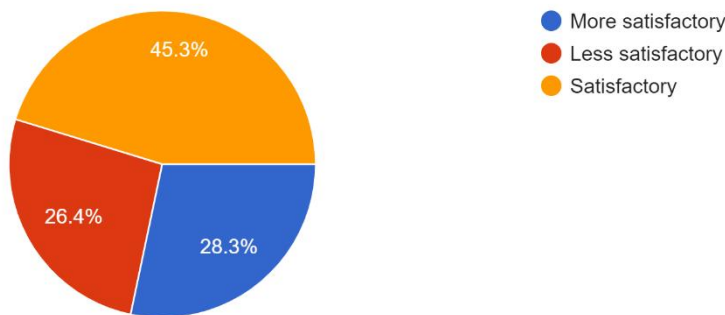

(Affiliated to University of Mumbai)

(COLLEGE CODE - 729)

Future/Suggestions/Expectations About Gymkhana facilities in College *

53 responses

About Co-curricular activities in college, 'NSS' *

53 responses