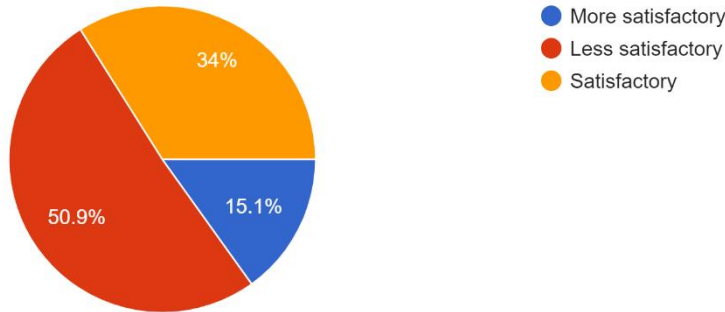

Future/Suggestions/Expectations About Infrastructure *

53 responses

About Gymkhana facilities in College, 'GYMKHANA TIMING *

53 responses

Questions	Total Response	Satisfactory	More Satisfactory	Less Satisfactory
About Gymkhana facilities in college, 'GYMKHANA TIMING'	53	34%	15.1%	50.9%