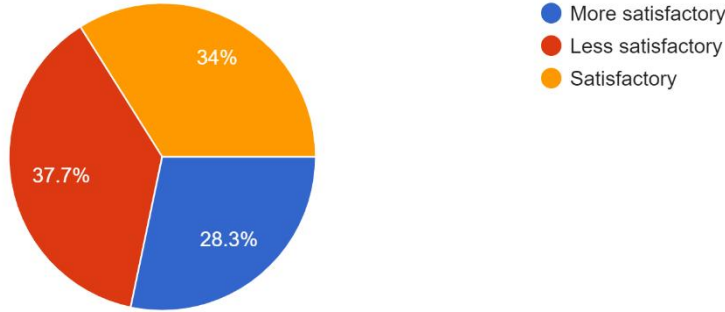

Questions	Total Response	Satisfactory	More Satisfactory	Less Satisfactory
About Library facilities in College, 'INTERNET FACILITY'	53	34%	28.3%	43.7%

Interpretation:

About 28.3% of students think that Library facilities in college, 'INTERNET FACILITY' are more satisfactory and 34% think are satisfactory.

Nitin

UGC PRINCIPAL
Mahendra Pratap Sharada Prasad Singh College
of Arts, Commerce & Science
Bandra (East), Mumbai - 400 051