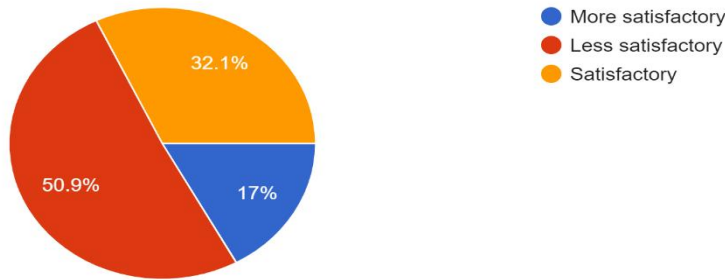

Questions	Total Response	Satisfactory	More Satisfactory	Less Satisfactory
About facilities in College, 'SCHOLARSHIP/ FREESHIP PROCESS'	53	32.1%	17%	50.9%

Interpretation:

About 17% of students think that facilities in college are more satisfactory and 32.1% think are satisfactory.

Nikhil
H/O PRINCIPAL
Mahendra Pratap Sharada Prasad Singh College
of Arts, Commerce & Science
Bandra (East), Mumbai - 400 051