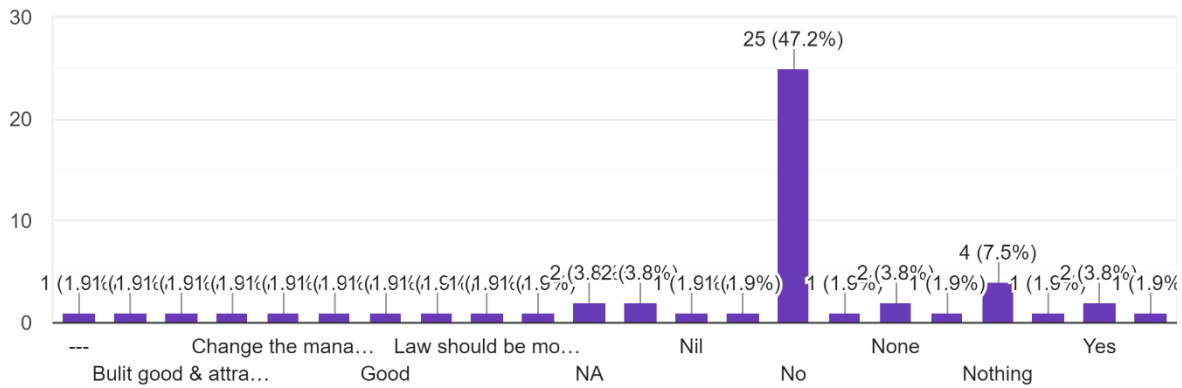

UTTAR BHARATIYA SANGH'S
MAHENDRA PRATAP SHARADA PRASAD SINGH
COLLEGE OF COMMERCE & SCIENCE
(Affiliated to University of Mumbai)
(COLLEGE CODE - 729)

Do you have any suggestion for college Prospectus? *

53 responses

About Scholarship / Freeship process *

53 responses