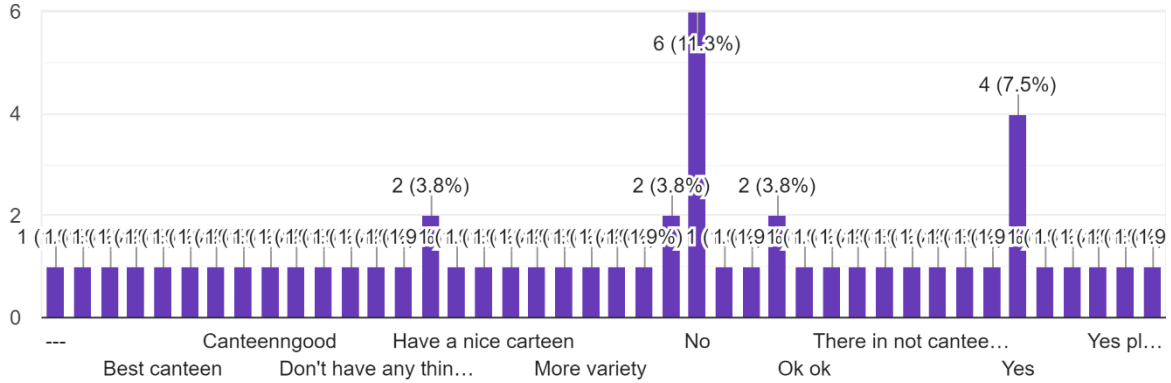

UTTAR BHARATIYA SANGH'S
MAHENDRA PRATAP SHARADA PRASAD SINGH
COLLEGE OF COMMERCE & SCIENCE
(Affiliated to University of Mumbai)
(COLLEGE CODE - 729)

Do you have any suggestions for campus canteen? *

53 responses