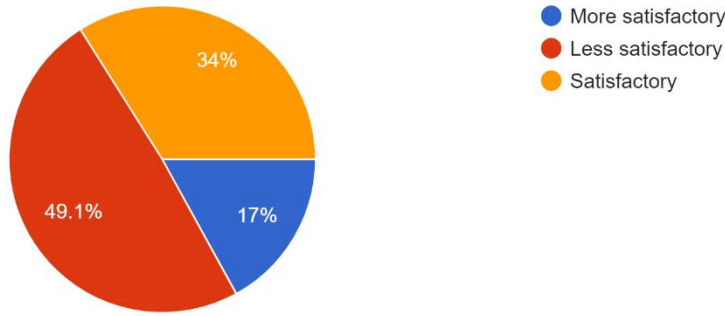

UTTAR BHARATIYA SANGH'S
MAHENDRA PRATAP SHARADA PRASAD SINGH
COLLEGE OF COMMERCE & SCIENCE
(Affiliated to University of Mumbai)
(COLLEGE CODE - 729)

About Gymkhana facilities in College, 'GYMKHANA INFRASTRUCTURE *
53 responses