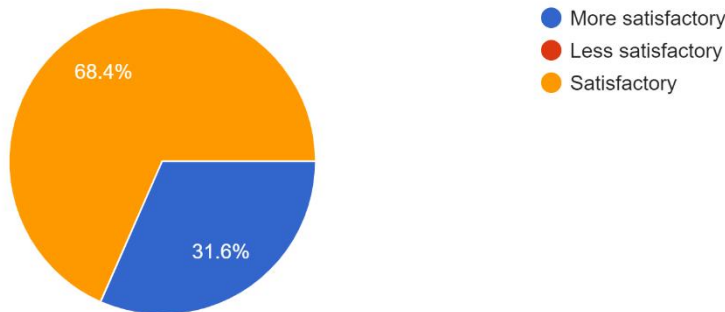

About Examination and Evaluation, 'EXAMINATION PAPERS' *

19 responses

Questions	Total Response	Satisfactory	More Satisfactory	Less Satisfactory
About Examination and Evaluation in College, 'EXAMINATION PAPERS'	19	68.4%	31.6%	---

Nitin
I/C PRINCIPAL
Mahendra Pratap Sharada Prasad Singh College
of Arts, Commerce & Science
Bandra (East), Mumbai - 400 051