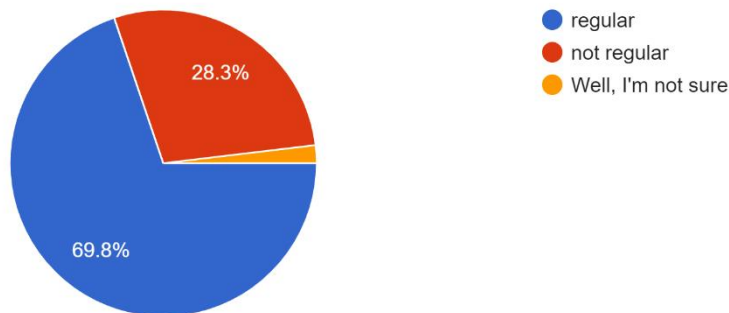

Questions	Total Response	Regular	Not Regular
About Practical Syllabus Completion(Teaching) by college, 'PRACTICAL SCHEDULE'	53	69.8%	28.3%

Nitin

I/C PRINCIPAL
Mahendra Pratap Sharada Prasad Singh College
of Arts, Commerce & Science
Bandra (East), Mumbai - 400 051