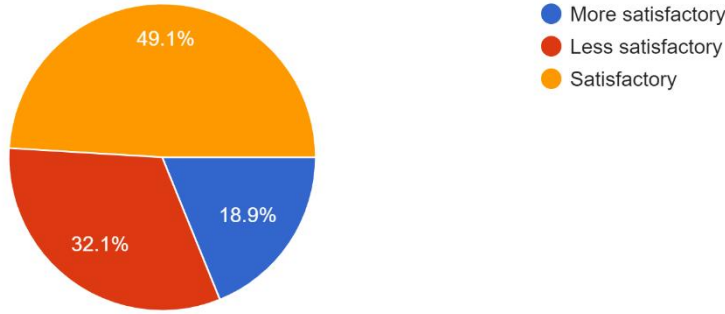

Questions	Total Response	Satisfactory	More Satisfactory	Less Satisfactory
About Co-curricular activities in College, 'DLLE'	53	49.1%	18.9%	32.1%

Interpretation:

About 18.9% of students think that About Co-curricular activities in college, 'DLLE' are more satisfactory and 49.1% think are satisfactory.

Nitin
I/C PRINCIPAL
Mahendra Pratap Sharada Prasad Singh College
of Arts, Commerce & Science
Bandra (East), Mumbai - 400 051