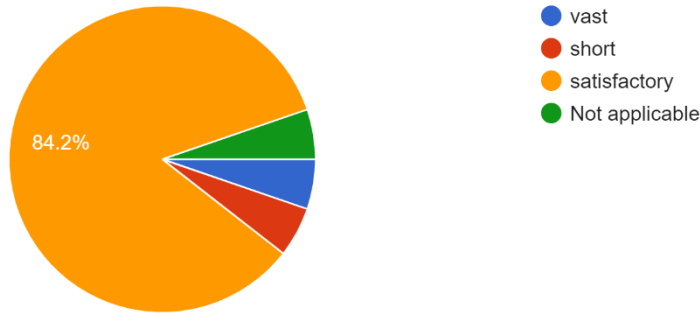

19 responses

About Practical Syllabus set by university, 'LENGTHWISE.' \*

19 responses

Questions	Total Response	Vast	Short	Satisfactory
About Practical Syllabus set by university, 'LENGTHWISE'	19	10%	5.8%	84.2%