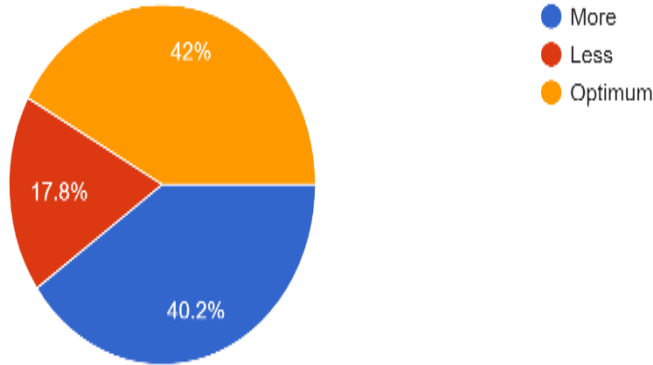

169 responses

Questions	Total Response	More	Less	Optimum
About Practical Syllabus set by university, 'LENGTHWISE'	169	40.2%	17.8%	42%

**Interpretation:**

About 42% of students think that the Practical syllabus set by university, 'LENGTHWISE' are Optimum and 17.8% think are Less.