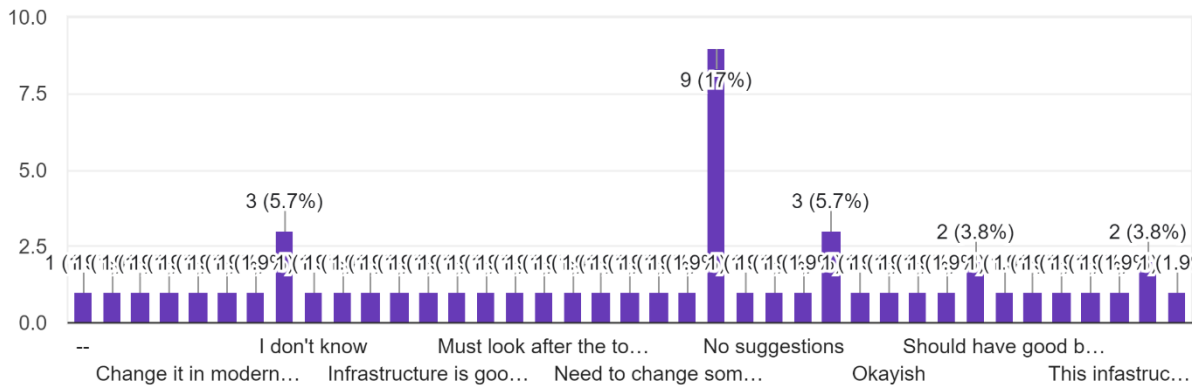

53 responses

**About Gymkhana facilities in College, 'GYMKHANA TIMING \***

53 responses

Questions	Total Response	Satisfactory	More Satisfactory	Less Satisfactory
About Gymkhana facilities in college, 'GYMKHANA TIMING'	53	34%	15.1%	50.9%