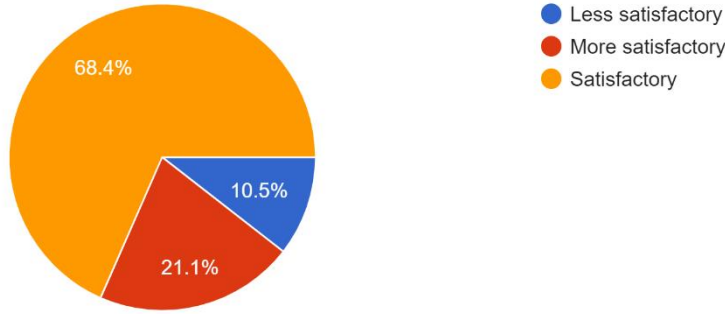

Questions	Total Response	Satisfactory	More Satisfactory	Less Satisfactory
About Office Administration in College,, 'OFFICE NOTICE DISPLAY'	19	68.4%	21.1%	10.5%

Interpretation:

About 68.4% of Teachers are satisfied About Office Administration by College,, 'OFFICE NOTICE DISPLAY' and 21.1% are more satisfied.

Nitin

I/C PRINCIPAL

Mahendra Pratap Sharada Prasad Singh College
of Arts, Commerce & Science
Bandra (East), Mumbai - 400 051