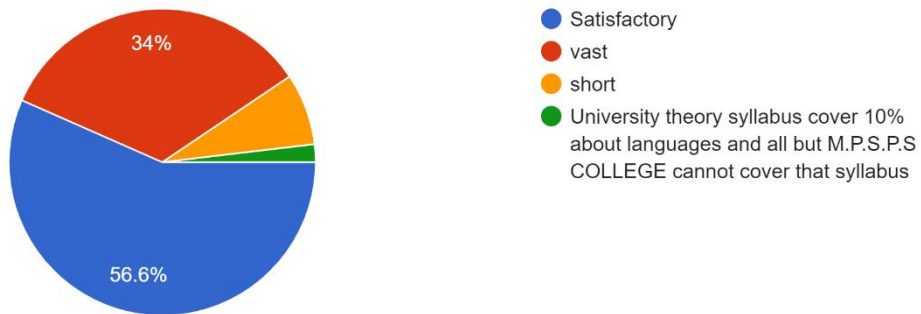

About Theory Syllabus set by university, 'LENGTHWISE. *

53 responses

Questions	Total Response	Satisfactory	Vast	Short
About Theory Syllabus set by university, 'LENGTHWISE'	53	56.6%	34 %	10.4%

I/C PRINCIPAL
Mahendra Pratap Sharada Prasad Singh College
of Arts, Commerce & Science
Bandra (East), Mumbai - 400 051