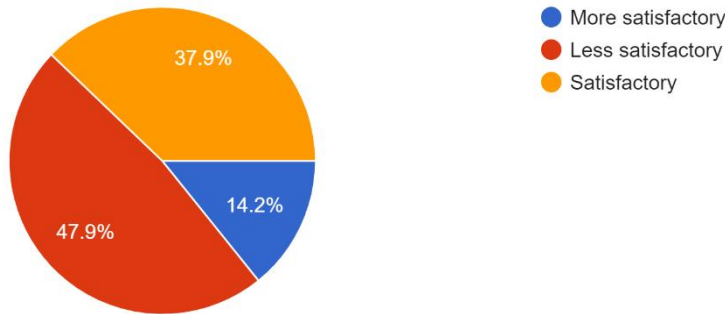

Questions	Total Response	Satisfactory	More Satisfactory	Less Satisfactory
About Gymkhana facilities in college, 'GYMKHANA TIMING'	169	37.9%	14.2%	47.9%

Nitin
I/C PRINCIPAL
Mahendra Pratap Sharada Prasad Singh College
of Arts, Commerce & Science
Bandra (East), Mumbai - 400 051