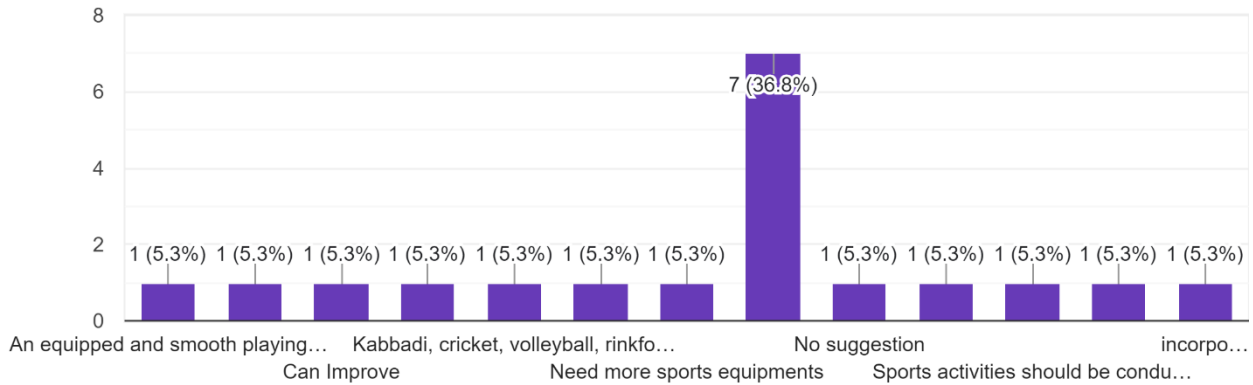

Any other innovative suggestion for sports activity? *

19 responses