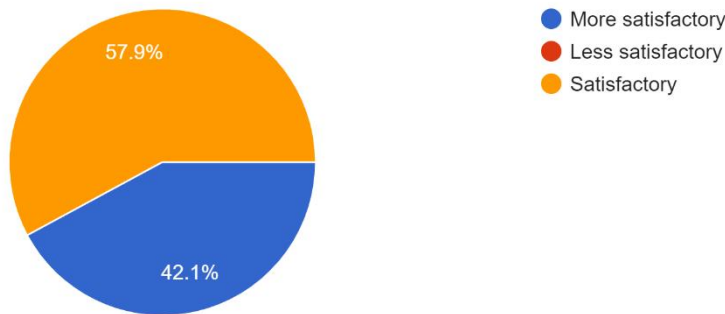

About Co-curricular activities in college, 'NSS' *

19 responses

Questions	Total Response	Satisfactory	More Satisfactory	Less Satisfactory
Co-curricular activities in College,, 'NSS'	19	57.9%	42.1%	--

Nitin
I/C PRINCIPAL
Mahendra Pratap Sharada Prasad Singh College
of Arts, Commerce & Science
Bandra (East), Mumbai - 400 051