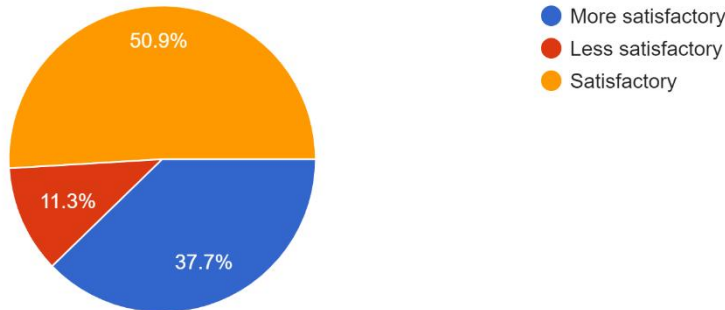

About Examination and Evaluation, 'EXAMINATION PAPERS' *

53 responses

Questions	Total Response	Satisfactory	More Satisfactory	Less Satisfactory
About Examination and evaluation in College, 'EXAMINATION PAPERS'	53	50.9%	37.7%	11.3%

Interpretation:

About 37.7% of students think that Examination and evaluation in college, 'EXAMINATION PAPERS' are more satisfactory and 50.9% think are satisfactory.

Nitin
I/C PRINCIPAL
Mahendra Pratap Sharada Prasad Singh College
of Arts, Commerce & Science
Bandra (East), Mumbai - 400 051