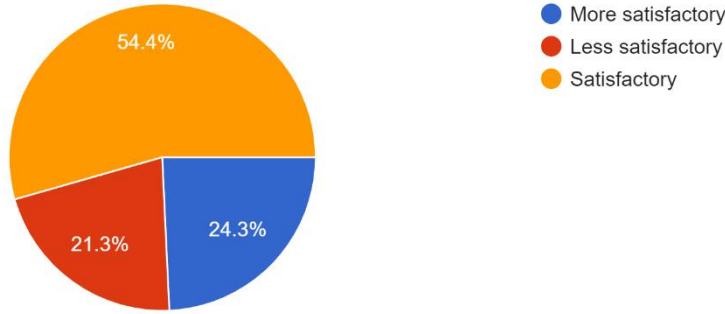

Questions	Total Response	Satisfactory	More Satisfactory	Less Satisfactory
About Co-curricular activities in College, 'DLLE'	169	54.4%	24.3%	21.3%

Interpretation:

About 24.3% of students think that **About** Co-curricular activities in college, 'DLLE' are more satisfactory and 54.4% think are satisfactory.

Nitin
I/C PRINCIPAL
Mahendra Pratap Sharada Prasad Singh College
of Arts, Commerce & Science
Bandra (East), Mumbai - 400 051