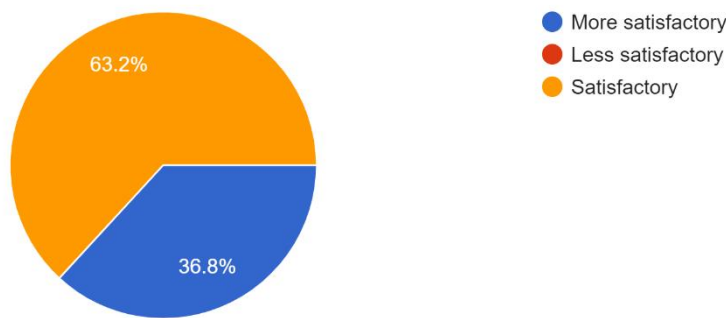

Questions	Total Response	Satisfactory	More Satisfactory	Less Satisfactory
About Office Library Facilities in College,, 'READING FACILITY '	19	63.2%	36.8%	--

Interpretation:

About 63.2% of Teachers are Satisfactory About Office Library Facilities in College,, 'READING FACILITY ' and 36.8% are more Satisfactory.

Nitin
H/C PRINCIPAL
Mahendra Pratap Sharada Prasad Singh College
of Arts, Commerce & Science
Bandra (East), Mumbai - 400 051