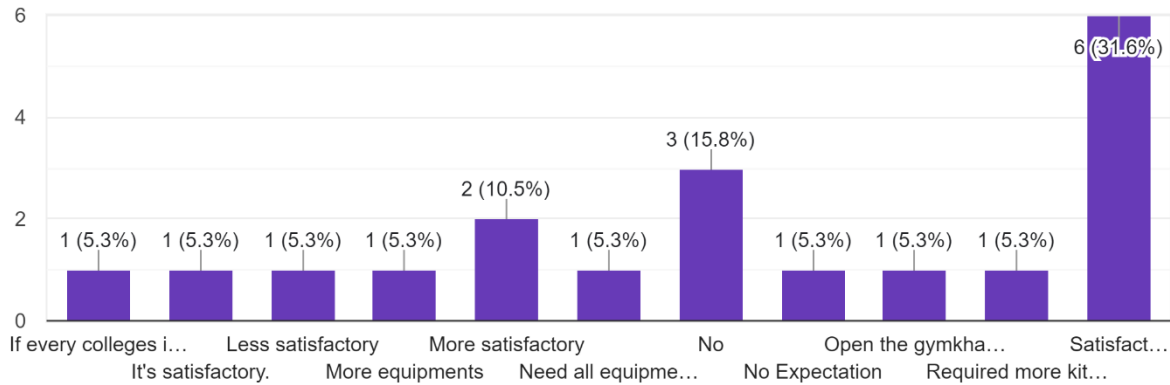

Future/Suggestions/Expectations About Gymkhana facilities in College *

19 responses