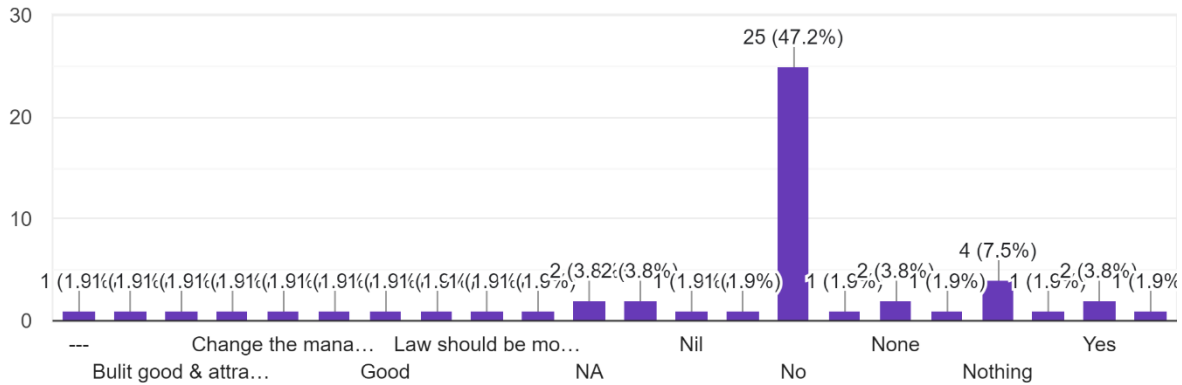

UTTAR BHARATIYA SANGH'S
MAHENDRA PRATAP SHARADA PRASAD SINGH
COLLEGE OF COMMERCE & SCIENCE
(Affiliated to University of Mumbai)
(COLLEGE CODE - 729)

Do you have any suggestion for college Prospectus? *

53 responses

About Scholarship / Freeship process *

53 responses