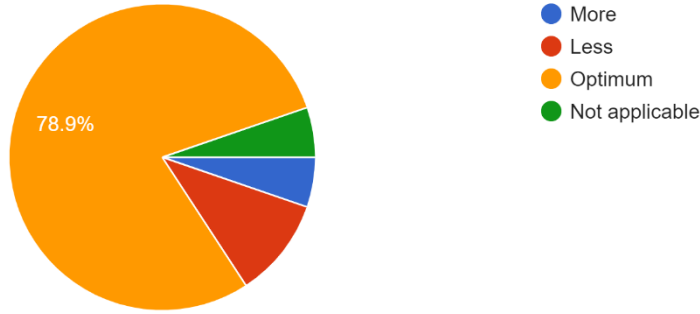

Questions	Total Response	More	Less	Optimum
About Practical Syllabus set by university, 'DIFFICULTY LEVEL'	19	20%	11.1%	68.9%

Interpretation:

About 20% of Teachers think that the about practical set by university 'DIFFICULTY LEVEL' are more and 68.9% are optimum.

Nitin

UGC PRINCIPAL
Mahendra Pratap Sharada Prasad Singh College
of Arts, Commerce & Science
Bandra (East), Mumbai - 400 051