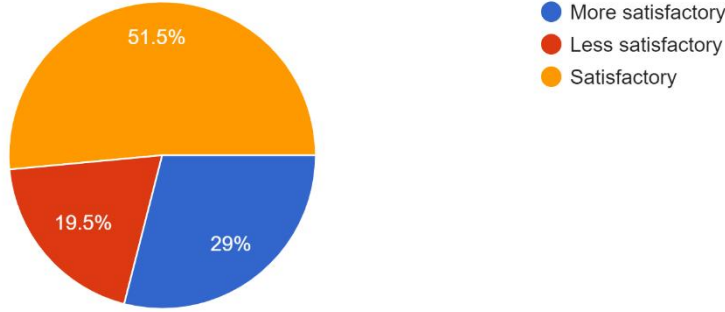

UTTAR BHARATIYA SANGH'S
MAHENDRA PRATAP SHARADA PRASAD SINGH
COLLEGE OF COMMERCE & SCIENCE
(Affiliated to University of Mumbai)
(COLLEGE CODE - 729)

About Examination and Evaluation, 'EVALUATION (CHECKING)' *

169 responses

Questions	Total Response	Satisfactory	More Satisfactory	Less Satisfactory
About examination and evaluation (Checking) facilities in College, 'EVALUATION(CHECKING)'	169	51.5%	29%	19.5%

Interpretation:

About 29% of students think About examination and evaluation (Checking) facilities in college, 'EVALUATION(CHECKING)' are more satisfactory and 51.5% think are satisfactory.

Nitin
I/C PRINCIPAL
Mahendra Pratap Sharada Prasad Singh College
of Arts, Commerce & Science
Bandra (East), Mumbai - 400 051