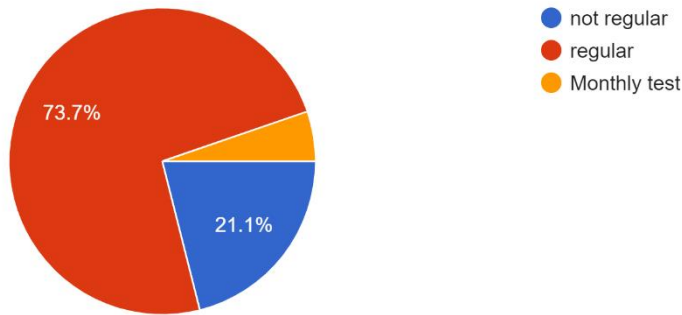

Questions

Total Response   Satisfactory   More Satisfactory   Less Satisfactory

About Practical Syllabus completion(Teaching) by College,, 'CLASS TEST'

19   73.7%   21.1%   5%

Interpretation:

About 73.7% of Teachers are satisfied About Practical Syllabus completion(Teaching) by College,, 'Class Test' and 21.1% are more satisfactory.

About Practical Syllabus completion (Teaching) by College, 'JOURNAL COMPLETION'

19 responses