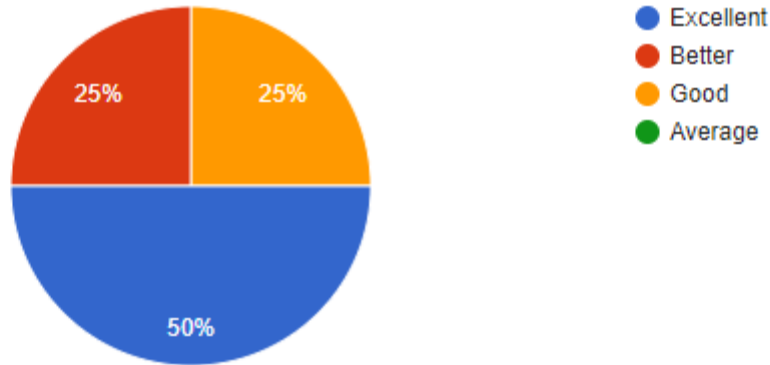

Questions	Total Response	Excellent	Better	Good	Average
Graduates of University of Mumbai are having ability of research	12	41.7%	41.7%	16.7%	-

Interpretation:

About 41.7% of Graduates think that the college are having excellent ability of research and 16.7% think that ability are good.

Nitin

I/C PRINCIPAL
Mahendra Pratap Sharada Prasad Singh College
of Arts, Commerce & Science
Bandra (East), Mumbai - 400 051