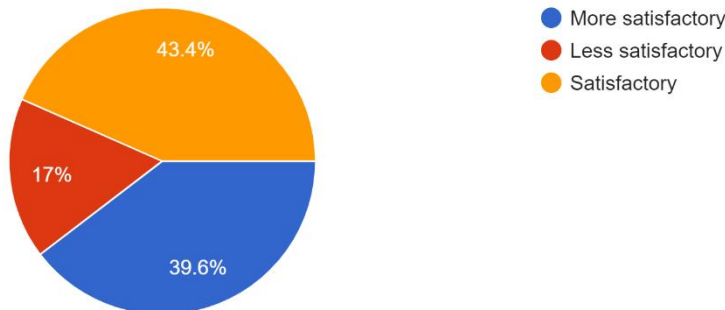

About Library facilities in College, 'BOOK ISSUING' *

53 responses

Questions	Total Response	Satisfactory	More Satisfactory	Less Satisfactory
About Library facilities in College, 'BOOK ISSUING'	53	43.4%	39.6%	17%

Interpretation:

About 43.4% of students think that the Library facilities in College, 'BOOK ISSUING' are satisfactory, 39.6% think are more satisfactory.

Nitin
H.C. PRINCIPAL
Mahendra Pratap Sharada Prasad Singh College
of Arts, Commerce & Science
Bandra (East), Mumbai - 400 051