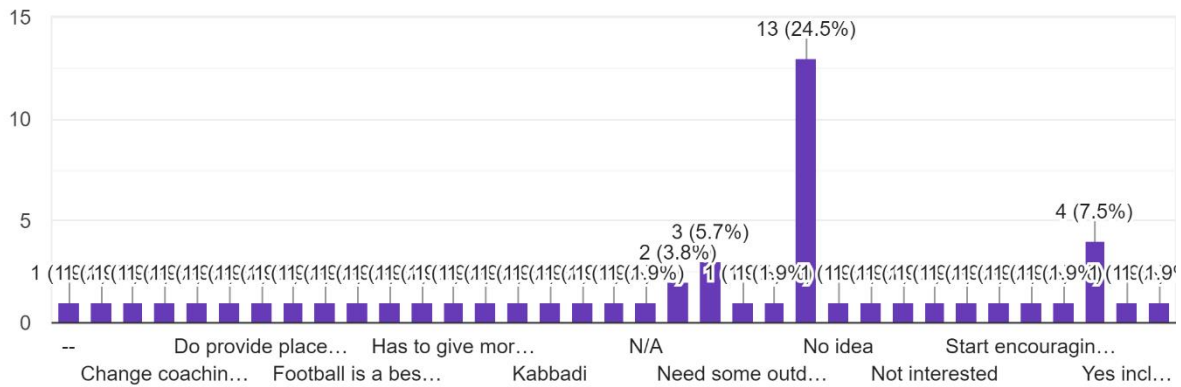

UTTAR BHARATIYA SANGH'S
MAHENDRA PRATAP SHARADA PRASAD SINGH
COLLEGE OF COMMERCE & SCIENCE
(Affiliated to University of Mumbai)
(COLLEGE CODE - 729)

Any other innovative suggestion for sports activity? *

53 responses