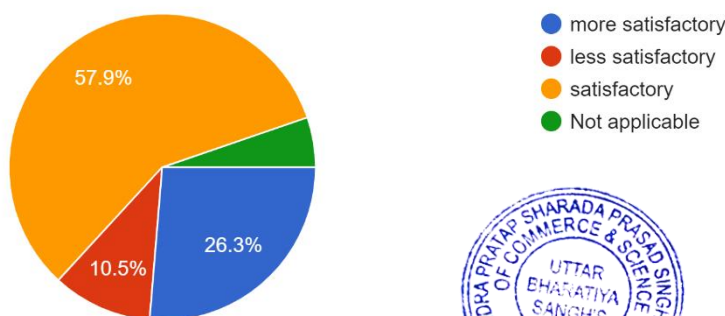

Nitin

I/C PRINCIPAL
Mahendra Pratap Sharada Prasad Singh College
of Arts, Commerce & Science
Bandra (East), Mumbai - 400 051