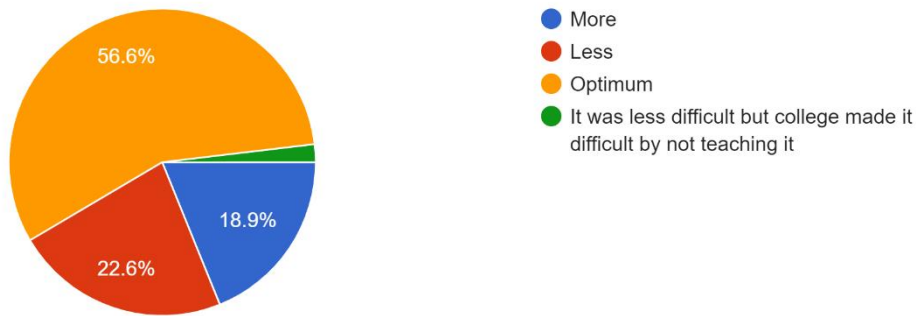

Questions	Total Response	More	Less	Optimum
About Theory Syllabus set by university, 'Difficulty Level'	53	18.9%	---	56.6%

Interpretation:

About 18.9 % of students think that the theory syllabus set by university, 'DIFFICULTY LEVEL' are more and 56.6 % think are optimum.

Nitin

I/C PRINCIPAL
Mahendra Pratap Sharada Prasad Singh College
of Arts, Commerce & Science
Bandra (East), Mumbai - 400 051