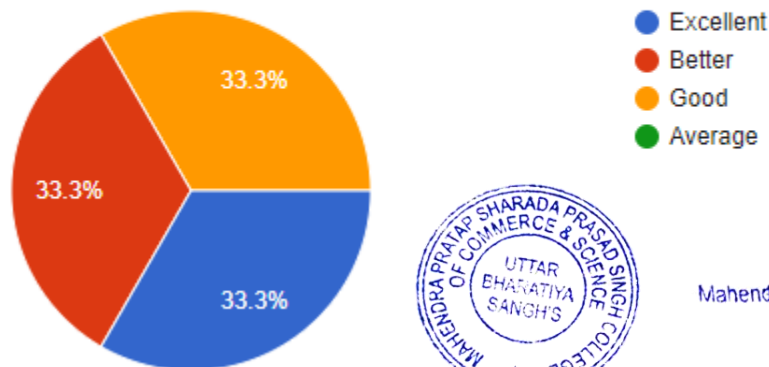

Graduates of University of Mumbai are having dedication for duties

12 responses

Nitin

I/C PRINCIPAL
Mahendra Pratap Sharada Prasad Singh College
of Arts, Commerce & Science
Bandra (East), Mumbai - 400 051