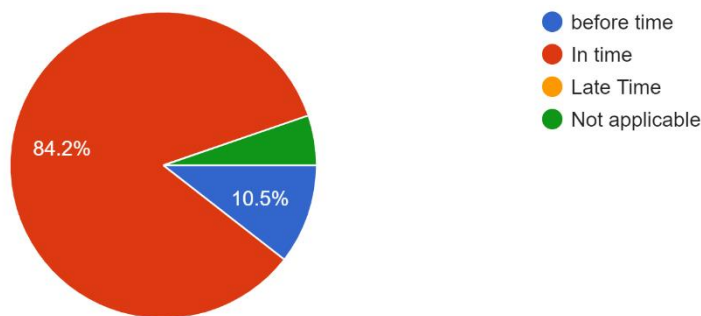

About Practical Syllabus completion (Teaching) by College, 'SYLLABUS COMPLETION'

19 responses

Questions	Total Response	Before Time	In Time	Late Time
About Practical Syllabus completion(Teaching) by	19	10.5%	84.2%	6.3%

I/C PRINCIPAL
Mahendra Pratap Sharada Prasad Singh College
of Arts, Commerce & Science
Bandra (East), Mumbai - 400 051