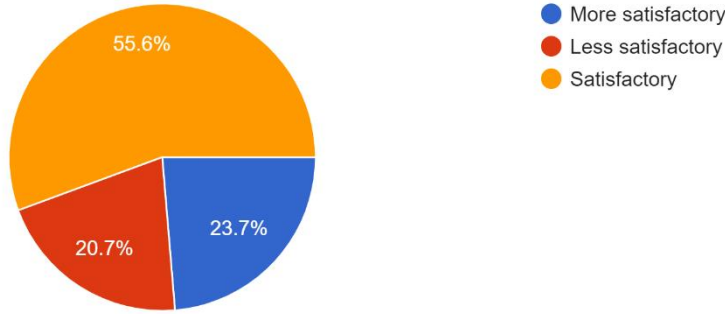

Questions	Total Response	Satisfactory	More Satisfactory	Less Satisfactory
About examination and evaluation in College, 'RESULT'	169	55.6%	23.7%	20.7%

Interpretation:

About 23.7% of students think About examination and evaluation facilities in college, 'RESULT' are more satisfactory and 55.6% think are satisfactory.

Nitin
I/C PRINCIPAL
Mahendra Pratap Sharada Prasad Singh College
of Arts, Commerce & Science
Bandra (East), Mumbai - 400 051