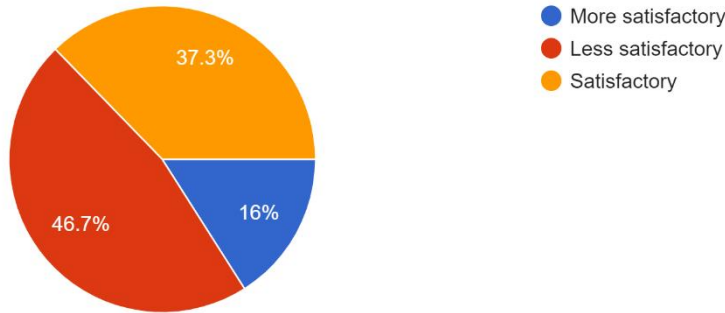

Questions	Total Response	Satisfactory	More Satisfactory	Less Satisfactory
About Gymkhana facilities in college, 'GYMKHANA INFRASTRUCTURE'	169	37.3%	16%	46.7%

Interpretation:

About 16% of students think that Gymkhana facilities in college, 'GYMKHANA INFRASTRUCTURE' are more satisfactory and 37.3% think are satisfactory.

Nitin
Principal
Mahendra Pratap Sharada Prasad Singh College
of Arts, Commerce & Science
Bandra (East), Mumbai - 400 051