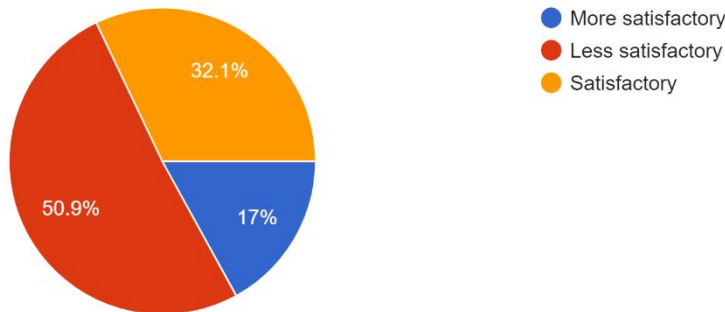

Questions	Total Response	Satisfactory	More Satisfactory	Less Satisfactory
About facilities in College, 'SCHOLARSHIP/ FREESHIP PROCESS'	53	32.1%	17%	50.9%

Interpretation:

About 17% of students think that facilities in college 'SCHOLARSHIP/ FREESHIP PROCESS' are more satisfactory and 32.1% think are satisfactory.

Nitin
IC PRINCIPAL
Mahendra Pratap Sharada Prasad Singh College
of Arts, Commerce & Science
Bandra (East), Mumbai - 400 051