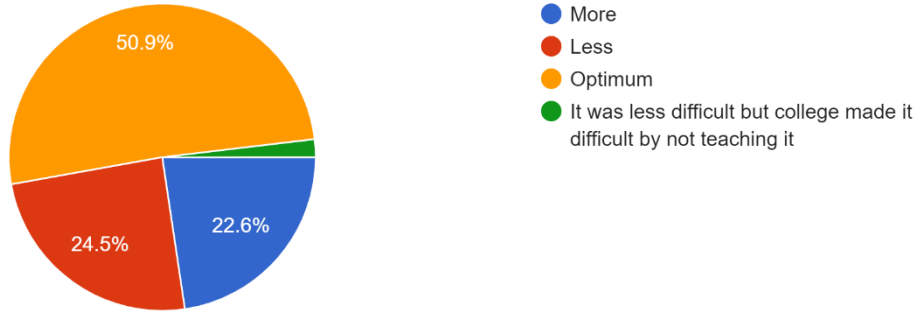

UTTAR BHARATIYA SANGH'S
MAHENDRA PRATAP SHARADA PRASAD SINGH
COLLEGE OF COMMERCE & SCIENCE
(Affiliated to University of Mumbai)
(COLLEGE CODE - 729)

About Practical Syllabus set by university, 'DIFFICULTY LEVEL' *

53 responses

Questions	Total Response	More	Less	Optimum
About Practical Syllabus set by university, 'DIFFICULTY LEVEL'	53	22.6%	24.5%	50.9%

Interpretation:

About 50.9% of students think that the Practical syllabus set by university, 'DIFFICULTY LEVEL' are optimum and 22.6% think are more.

Nitin
I/C PRINCIPAL
Mahendra Pratap Sharada Prasad Singh College
of Arts, Commerce & Science
Bandra (East), Mumbai - 400 051