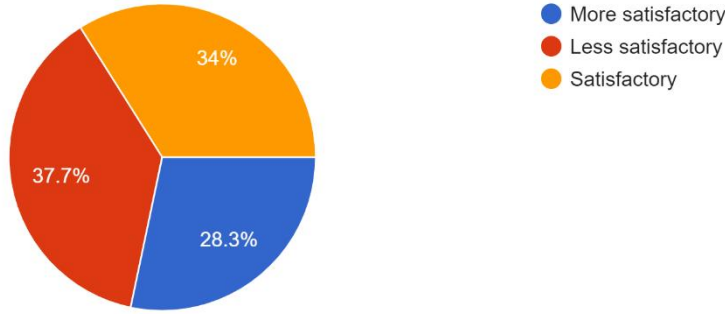

Questions	Total Response	Satisfactory	More Satisfactory	Less Satisfactory
About Library facilities in College, 'INTERNET FACILITY'	53	34%	28.3%	43.7%

Interpretation:

About 28.3% of students think that Library facilities in college, 'INTERNET FACILITY' are more satisfactory and 34% think are satisfactory.

Nitin
H/C PRINCIPAL
Mahendra Pratap Sharada Prasad Singh College
of Arts, Commerce & Science
Bandra (East), Mumbai - 400 051