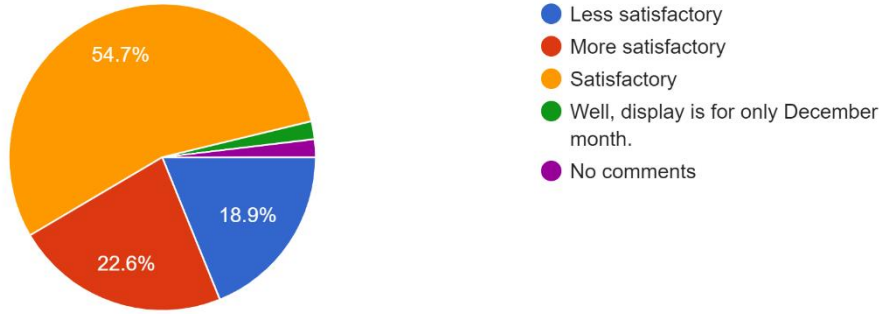

UTTAR BHARATIYA SANGH'S
MAHENDRA PRATAP SHARADA PRASAD SINGH
COLLEGE OF COMMERCE & SCIENCE
(Affiliated to University of Mumbai)
(COLLEGE CODE - 729)

About Office Administration in College, 'OFFICE NOTICES DISPLAY' *

53 responses

Questions	Total Response	Satisfactory	More Satisfactory	Less Satisfactory
About Office Administration in College, 'OFFICE NOTICE DISPLAY'	53	54.7%	22.6%	18.9%

Interpretation:

About 54.7% of students think that Office Administration in College, 'OFFICE NOTICE DISPLAY' are satisfactory, 22.6% think are more satisfactory.

Nitin
I/C PRINCIPAL
Mahendra Pratap Sharada Prasad Singh College
of Arts, Commerce & Science
Bandra (East), Mumbai - 400 051