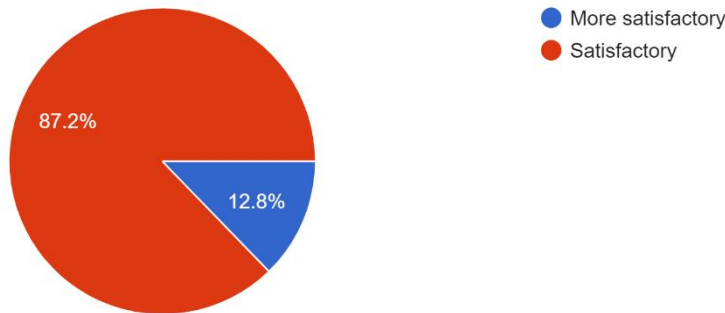

Nitin
I/C PRINCIPAL
Mahendra Pratap Sharada Prasad Singh College
of Arts, Commerce & Science
Bandra (East), Mumbai - 400 051