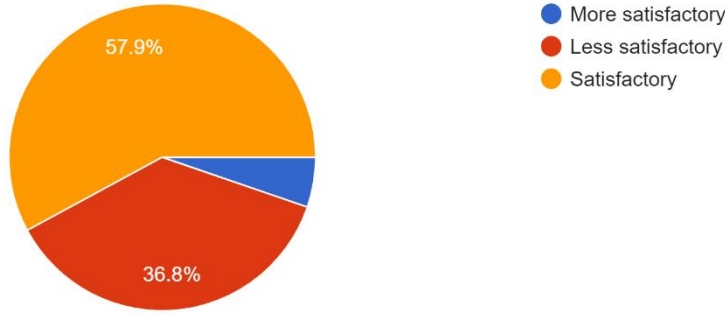

UTTAR BHARATIYA SANGH'S
MAHENDRA PRATAP SHARADA PRASAD SINGH
COLLEGE OF COMMERCE & SCIENCE
(Affiliated to University of Mumbai)
(COLLEGE CODE - 729)

About Gymkhana facilities in College, 'GYMKHANA ACTIVITIES' *

19 responses

Questions	Total Response	Satisfactory	More Satisfactory	Less Satisfactory
About Gymkhana facilities in College,, 'GYMKHANA ACTIVITIES'	19	57.9%	--	36.8%

Interpretation:

About 57.9% of Teachers are satisfied with Gymkhana facilities in College,, 'GYMKHANA INFRASTRUCTURE' and 36.8% are less satisfied.

Nitin
I/C PRINCIPAL
Mahendra Pratap Sharada Prasad Singh College
of Arts, Commerce & Science
Bandra (East), Mumbai - 400 051