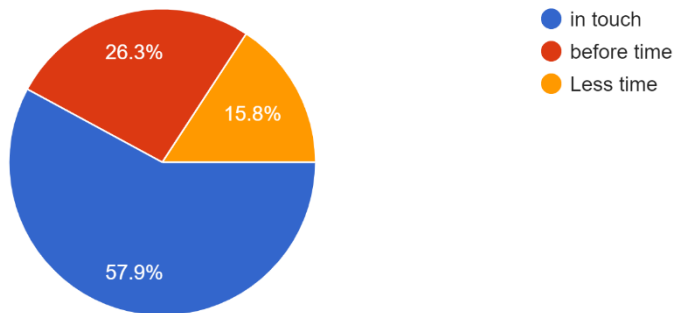

Questions	Total Response	In Time	Late Time	Before Time
About Practical Syllabus completion(Teaching) by College, 'SYLLABUS COMPLETION'	19	57.9%	15.8	26.3%

Interpretation:

About 57.9% of Teachers think that the Practical Syllabus completion(Teaching) by College are in time and 26.3% are before time.

Nitin
I/C PRINCIPAL
Mahendra Pratap Sharada Prasad Singh College
of Arts, Commerce & Science
Bandra (East), Mumbai - 400 051