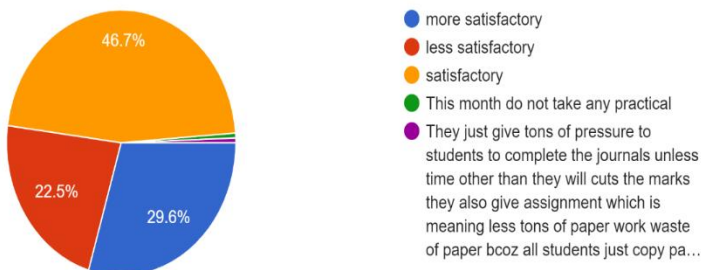

**Interpretation:**

About 52.7% students think that the Class Test are regular conducted by college.

About Practical Syllabus completion (Teaching) by College, 'JOURNAL COMPLETION'  
169 responses

*Nitin*  
I/C PRINCIPAL  
Mahendra Pratap Sharada Prasad Singh College  
of Arts, Commerce & Science  
Bandra (East), Mumbai - 400 051