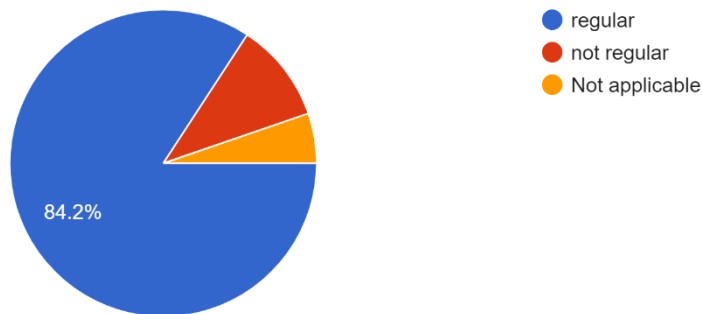

Questions	Total Response	Regular	Not Regular	Not Applicable
About Practical Syllabus completion(Teaching) by College,, 'PRACTICAL SCHEDULE '	19	84.2%	10.6%	5%

Nitin
I/C PRINCIPAL
Mahendra Pratap Sharada Prasad Singh College
of Arts, Commerce & Science
Bandra (East), Mumbai - 400 051