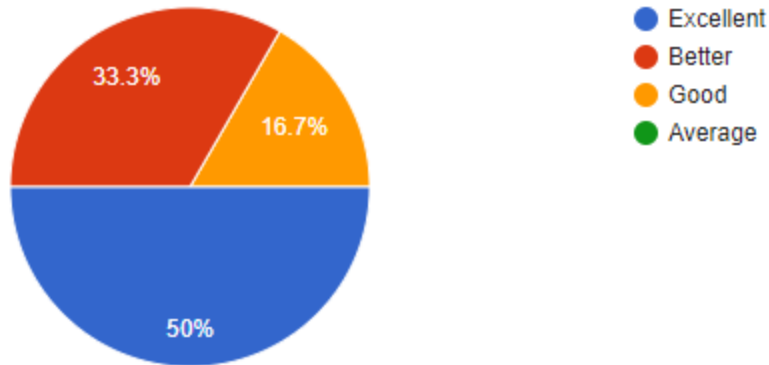

Questions	Total Response	Excellent	Better	Good	Average

Graduates of University of Mumbai are having presentation skills	12	50%	33.3%	16.7%	-

Interpretation:

About 50% of Graduates think that the college are having excellent presentation skills and 16.7% think that the skills are good.

Graduates of University of Mumbai are "Techno Savvy "

12 responses