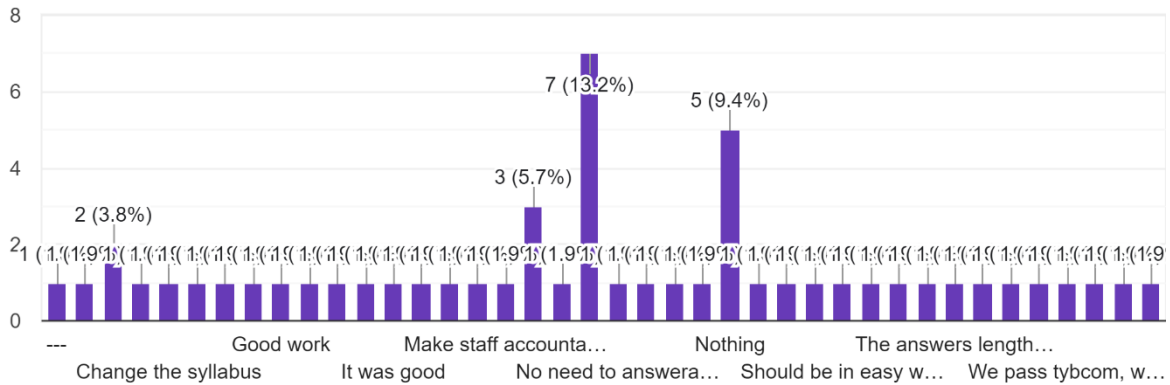

UTTAR BHARATIYA SANGH'S
MAHENDRA PRATAP SHARADA PRASAD SINGH
COLLEGE OF COMMERCE & SCIENCE
(Affiliated to University of Mumbai)
(COLLEGE CODE - 729)

Future/Suggestions/Expectations About Theory Syllabus set by university* Your Answer

53 responses