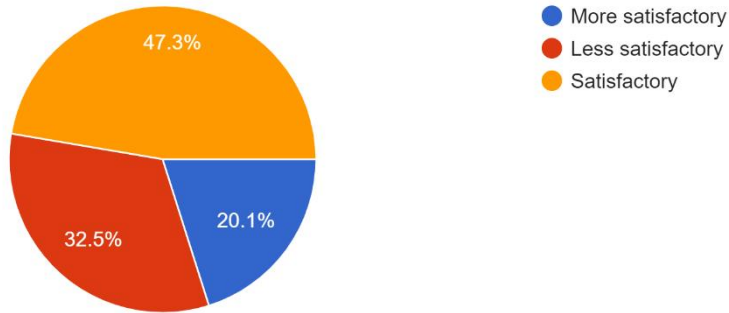

Questions	Total Response	Satisfactory	More Satisfactory	Less Satisfactory
About Infrastructure in College, 'INSIDE THE CLASS ROOM'	169	47.3%	20.1%	32.5%

Interpretation:

About 20.1% of students think that About Infrastructure in College, 'INSIDE THE CLASS ROOM' are more satisfactory and 47.3% think are satisfactory.

About Infrastructure, 'OUTSIDE THE CLASS ROOM' **

169 responses