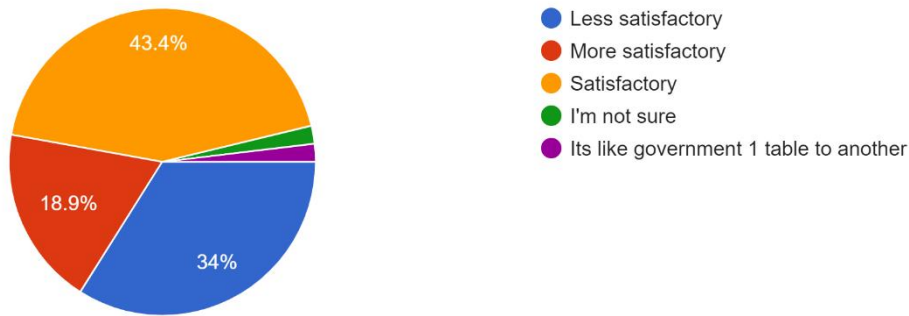

UTTAR BHARATIYA SANGH'S
MAHENDRA PRATAP SHARADA PRASAD SINGH
COLLEGE OF COMMERCE & SCIENCE
(Affiliated to University of Mumbai)
(COLLEGE CODE - 729)

Interpretation:

About 30.2% of students think that About Office Administration in College, 'OFFICE ADMINISTRATION' are satisfactory, 32.1% think are more satisfactory.

About Office Administration in College, 'OFFICE TIMING'* *
53 responses