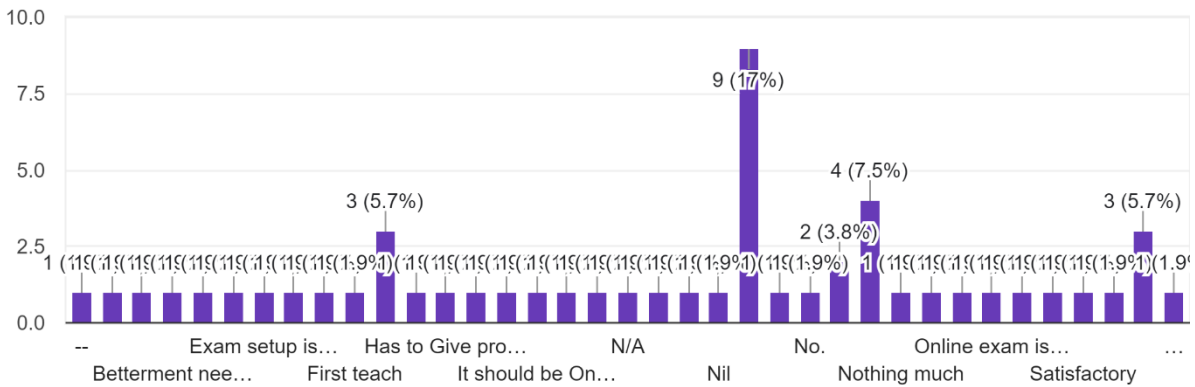

**(Affiliated to University of Mumbai)**

**(COLLEGE CODE - 729)**

**Future/Suggestions/Expectations About Examination and Evaluation \***

53 responses

**Do you suggest that daily one hour should provided for Gymkhana by extending the college hours? (Schedule of Academics is 7.30 am to 11.30. am) ...hen academic schedule will be from 12pm to 1 pm)**