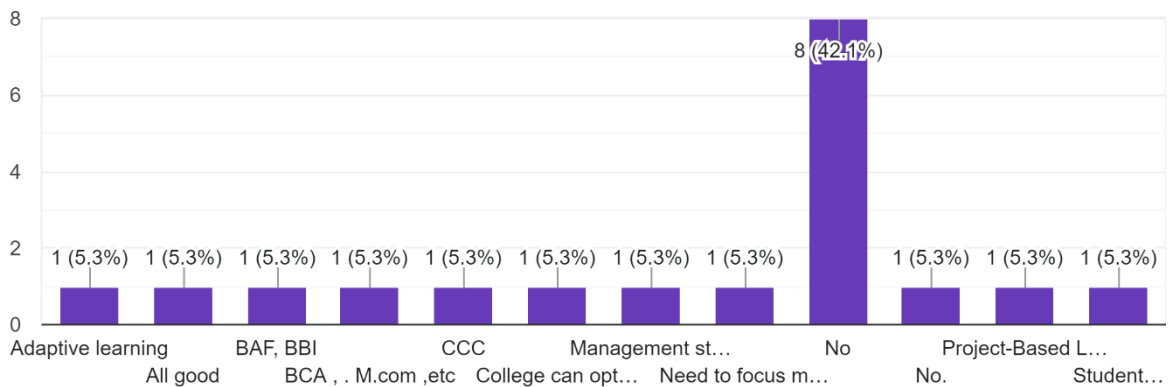

Any other innovative suggestion for any other courses? *

19 responses

Nitin
I/C PRINCIPAL
Mahendra Pratap Sharada Prasad Singh College
of Arts, Commerce & Science
Bandra (East), Mumbai - 400 051