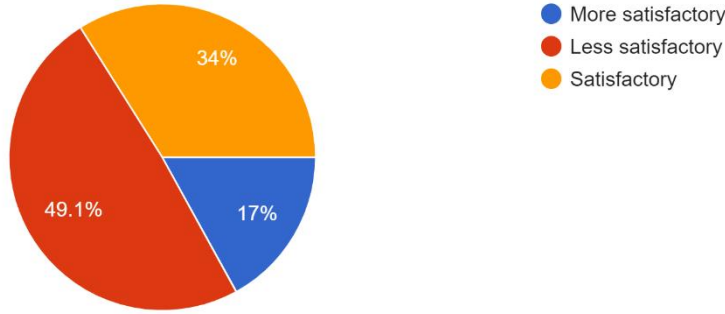

UTTAR BHARATIYA SANGH'S
MAHENDRA PRATAP SHARADA PRASAD SINGH
COLLEGE OF COMMERCE & SCIENCE
(Affiliated to University of Mumbai)
(COLLEGE CODE - 729)

About Gymkhana facilities in College, 'GYMKHANA INFRASTRUCTURE' *

53 responses

Questions	Total Response	Satisfactory	More Satisfactory	Less Satisfactory
About Gymkhana facilities in college, 'GYMKHANA INFRASTRUCTURE'	53	34%	17%	49.1%

Interpretation:

About 17% of students think that Gymkhana facilities in college, 'GYMKHANA INFRASTRUCTURE' are more satisfactory and 34% think are satisfactory.

Nitin
I/C PRINCIPAL
Mahendra Pratap Sharada Prasad Singh College
of Arts, Commerce & Science
Bandra (East), Mumbai - 400 051