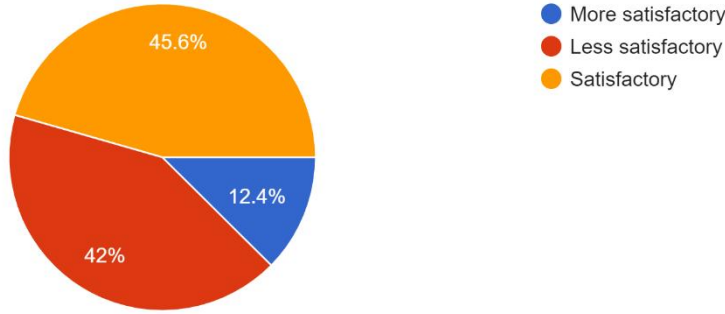

Questions	Total Response	Satisfactory	More Satisfactory	Less Satisfactory
About facilities in College, 'SCHOLARSHIP/ FREESHIP PROCESS'	169	45.6%	12.4%	42%

Interpretation:

About 12.4% of students think that facilities in college, 'SCHOLARSHIP/ FREESHIP PROCESS' are more satisfactory and 42% think are satisfactory.

Nitin
I/C PRINCIPAL
Mahendra Pratap Sharada Prasad Singh College
of Arts, Commerce & Science
Bandra (East), Mumbai - 400 051