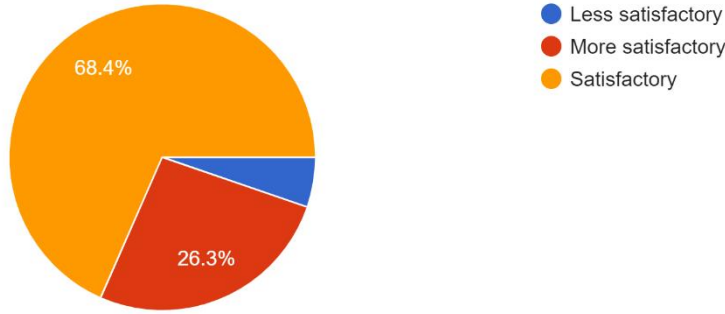

Questions	Total Response	Satisfactory	More Satisfactory	Less Satisfactory
About Office Administration in College,, 'OFFICE TIMING '	19	68.4%	26.3%	6.3%

Interpretation:

About 68.4% of Teachers are satisfied with the Office Administration by the College, 'OFFICE TIMING' and 26.3% are more satisfied.

Nitin

HC PRINCIPAL
Mahendra Pratap Sharada Prasad Singh College
of Arts, Commerce & Science
Bandra (East), Mumbai - 400 051