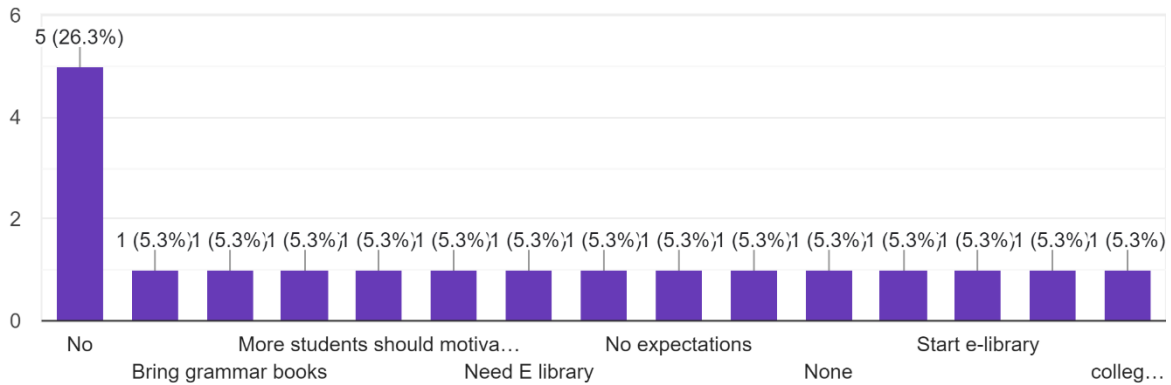

UTTAR BHARATIYA SANGH'S
MAHENDRA PRATAP SHARADA PRASAD SINGH
COLLEGE OF COMMERCE & SCIENCE
(Affiliated to University of Mumbai)
(COLLEGE CODE - 729)

Future/Suggestions/Expectations About Library facilities in College *

19 responses