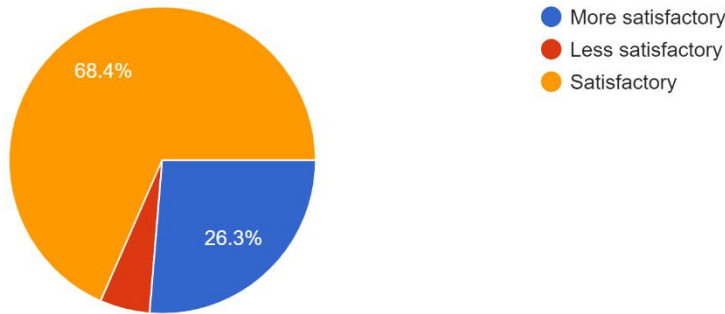

UTTAR BHARATIYA SANGH'S
MAHENDRA PRATAP SHARADA PRASAD SINGH
COLLEGE OF COMMERCE & SCIENCE
(Affiliated to University of Mumbai)
(COLLEGE CODE - 729)

Interpretation:

About 57.9% of Teachers are satisfactory in Co-curricular activities by College, 'NSS' and 42.1% are more satisfactory.

About Co-curricular activities in college, 'DLLE' *
19 responses