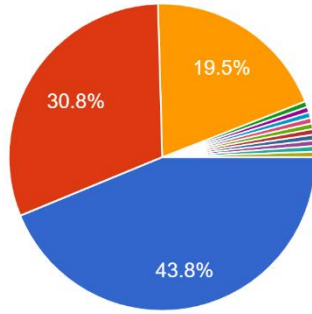

- in touch
- before time
- Less time
- Teachers should be explain in more in...
- Only 1 or 2 teachers completed it othe...
- Some teacher do not complete their s...
- They only teach to them self and not t...
- Not complete on time

▲ 1/2 ▼

Questions	Total Response	In Time	Late Time	Before Time
About Theory Syllabus completion(Teaching) by College, 'SYLLABUS COMPLETION'	169	43.8 %	19.8 %	30.8 %

Interpretation:

About 43.8 % of students think that the theory syllabus Theory Syllabus completion(Teaching) by College, are on time and 30.8 % think are before time.