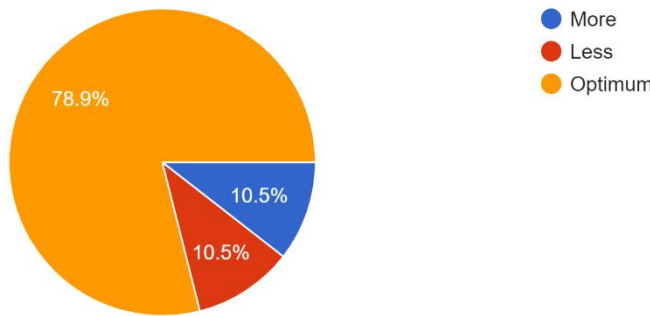

### Interpretation:

About 38.8 % of Teachers think that the length of Theory Syllabus set by university, 'Lengthwise' are vast and 63.2 % are satisfactory.

About Theory Syllabus set by university, 'DIFFICULTY LEVEL' \*  
19 responses