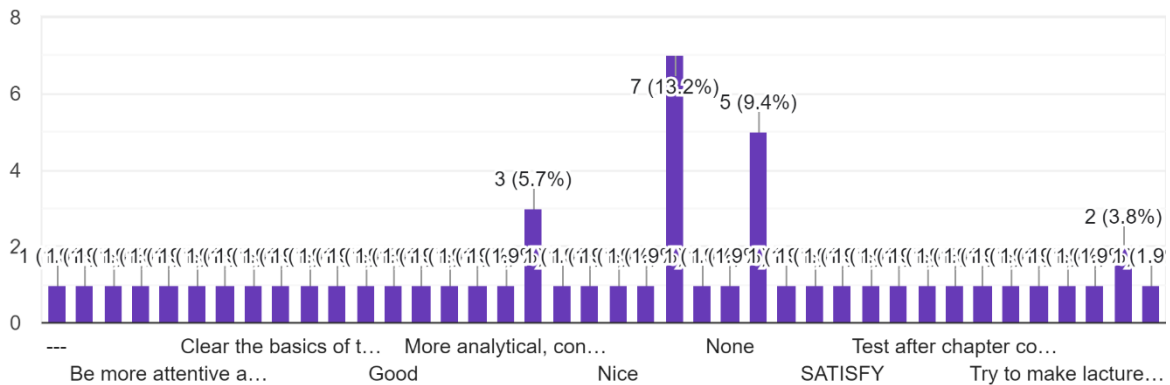

Future/Suggestions/Expectations About Theory Syllabus completion (Teaching) by College

53 responses