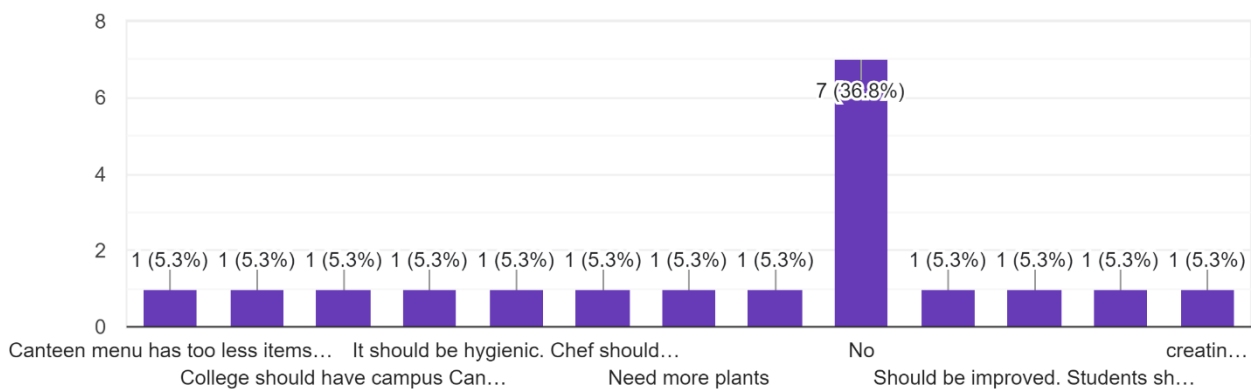

UTTAR BHARATIYA SANGH'S
MAHENDRA PRATAP SHARADA PRASAD SINGH
COLLEGE OF COMMERCE & SCIENCE
(Affiliated to University of Mumbai)
(COLLEGE CODE - 729)

Interpretation:

About 73.7% of Teachers are satisfactory About Scholarship/ Free ship Process in College, 'Scholarship/ Free ship' and 26.3% are more satisfactory.

Do you have any suggestions for campus canteen? *

19 responses