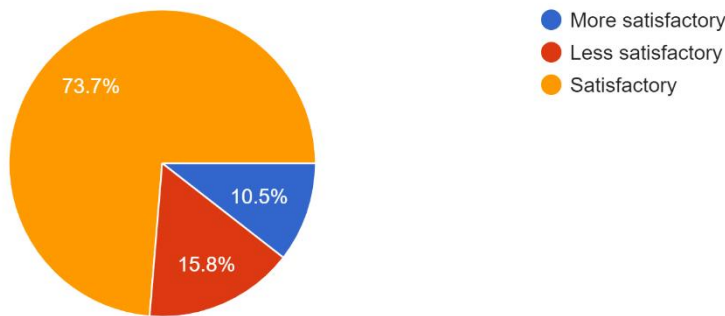

Questions	Total Response	Satisfactory	More Satisfactory	Less Satisfactory
About Infrastructure, 'OUTSIDE THE CLASS ROOM'	19	73.7%	15.8%	10.5%

Interpretation:

About 73.7% of Teachers are Satisfactory About Infrastructure, 'OUTSIDE THE CLASS ROOM' and 15.8% are less Satisfactory.

Nitin

UGC PRINCIPAL
Mahendra Pratap Sharada Prasad Singh College
of Arts, Commerce & Science
Bandra (East), Mumbai - 400 051