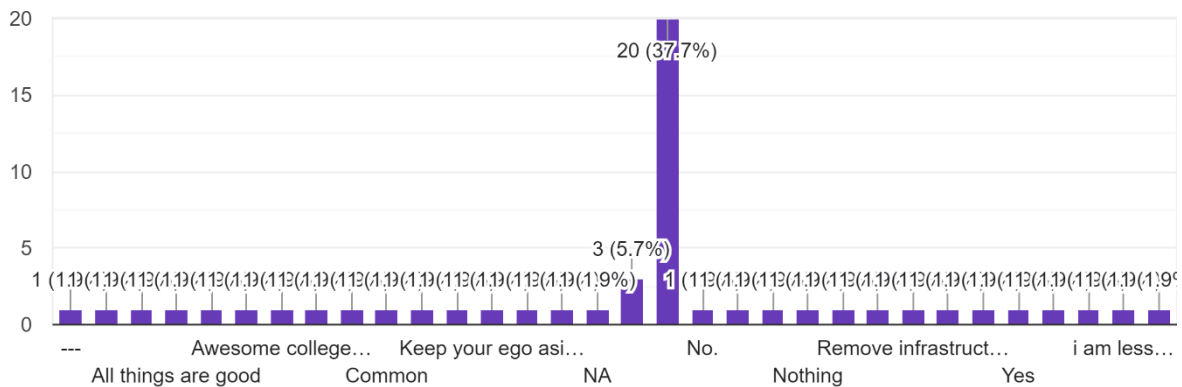

Do you have any suggestions for college in general? * Your answer

53 responses