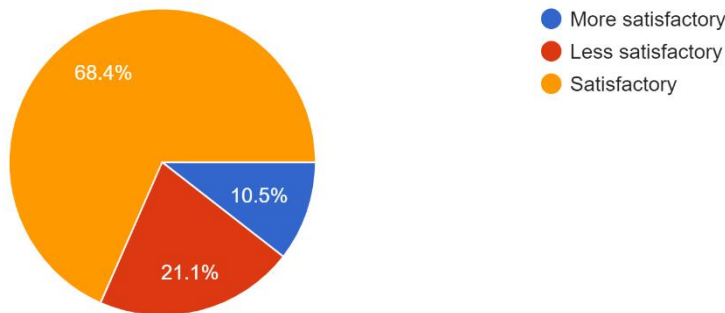

Questions	Total Response	Satisfactory	More Satisfactory	Less Satisfactory
About Scholarship/ Free ship Process in College, 'Scholarship/ Free ship'	19	68.4%	10.5%	21.1%

Nitin
I/C PRINCIPAL
Mahendra Pratap Sharada Prasad Singh College
of Arts, Commerce & Science
Bandra (East), Mumbai - 400 051