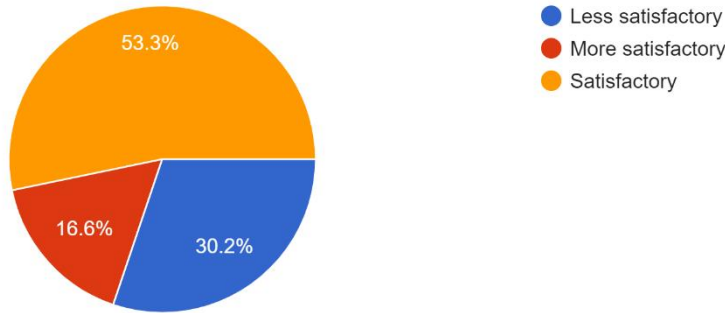

Questions	Total Response	Satisfactory	More Satisfactory	Satisfactory
About Office Administration in College, 'OFFICE TIMING'	169	32.2%	16.6%	53.3%

Interpretation:

About 32.2% of students think that Office Administration in College, 'OFFICE TIMING' are satisfactory, 16.6% think are more satisfactory.

Nitin
I/C PRINCIPAL
Mahendra Pratap Sharada Prasad Singh College
of Arts, Commerce & Science
Bandra (East), Mumbai - 400 051