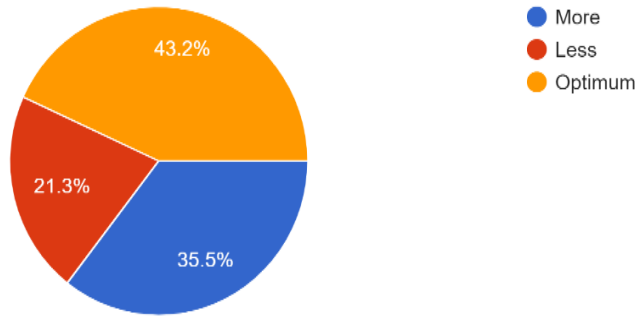

Questions	Total Response	More	Less	Optimum
About Practical Syllabus set by university, 'DIFFICULTY LEVEL'	169	35.5%	35.5%	28.2%

Interpretation:

About 35.5% of students think that the Practical syllabus set by university, 'DIFFICULTY LEVEL' are more and 35.5% think are optimum.

About Theory Syllabus set by university, 'LENGTHWISE.' *

169 responses