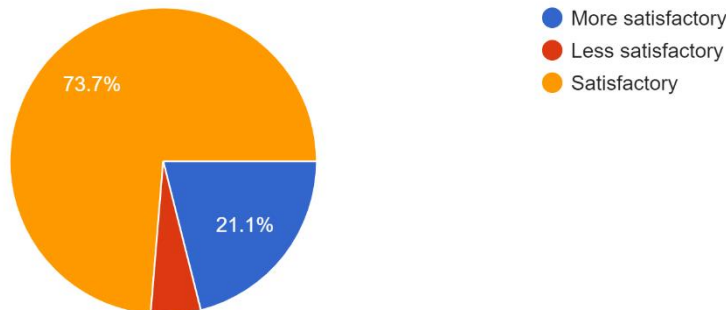

About Library facilities in College, 'BOOK ISSUING *

19 responses

Questions	Total Response	Satisfactory	More Satisfactory	Less Satisfactory
About Office Library Facilities in College,, 'BOOK ISSUING '	19	73.7%	21.1%	5.2%

Nitin
I/C PRINCIPAL
Mahendra Pratap Sharada Prasad Singh College
of Arts, Commerce & Science
Bandra (East), Mumbai - 400 051