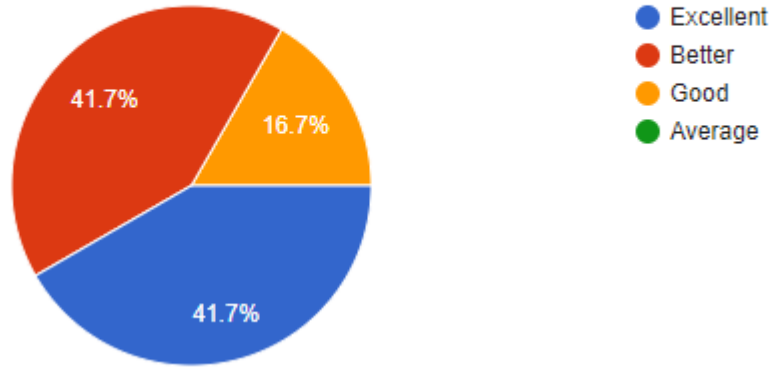

UTTAR BHARATIYA SANGH'S
MAHENDRA PRATAP SHARADA PRASAD SINGH
COLLEGE OF COMMERCE & SCIENCE
(Affiliated to University of Mumbai)
(COLLEGE CODE - 729)

Graduates of University of Mumbai are communication skill wise

12 responses

Questions	Total Response	Excellent	Better	Good	Average
Graduates of University of Mumbai are communication skill wise	12	41.7%	41.7%	16.7%	-

Interpretation:

About 41.7% of Graduates think that the college are having excellent Communication skills and 16.7% think that the Communication skills are good.

Nitin

UGC PRINCIPAL
Mahendra Pratap Sharada Prasad Singh College
of Arts, Commerce & Science
Bandra (East), Mumbai - 400 051