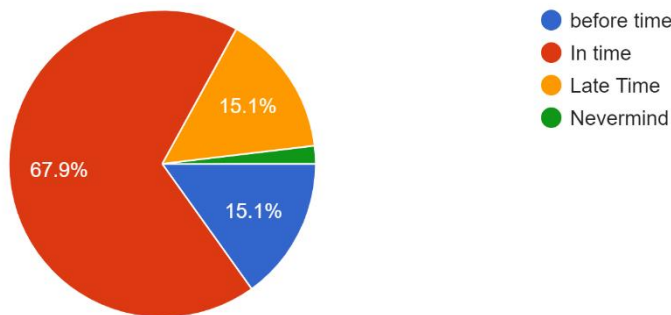

About Practical Syllabus completion (Teaching) by College, 'SYLLABUS COMPLETION'

53 responses

Questions	Total Response	In Time	Late Time	Before Time
About Practical Syllabus Completion by college, 'Syllabus Completion'.	53	67.9%	15.1%	15.1%

Nitin
IIC PRINCIPAL
Mahendra Pratap Sharada Prasad Singh College
of Arts, Commerce & Science
Bandra (East), Mumbai - 400 051