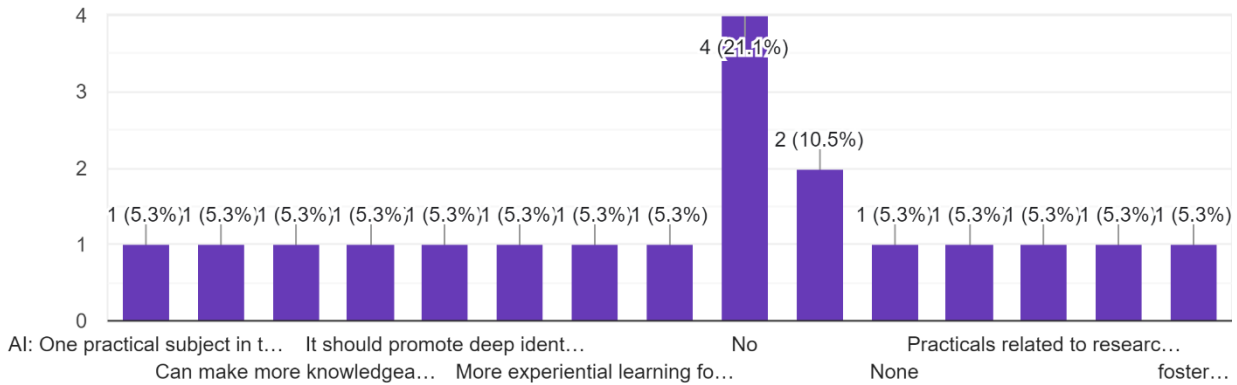

UTTAR BHARATIYA SANGH'S
MAHENDRA PRATAP SHARADA PRASAD SINGH
COLLEGE OF COMMERCE & SCIENCE
(Affiliated to University of Mumbai)
(COLLEGE CODE - 729)

Future/Suggestions/Expectations About Practical Syllabus set by University *

19 responses

About Theory Syllabus set by university, 'LENGTHWISE. *

19 responses