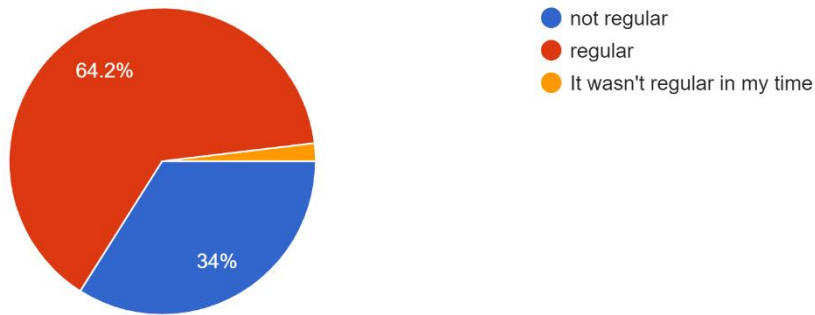

Questions

**About Theory Syllabus
Completion by college,
'Class Test'**

Questions	Total Response	Regular	Not Regular
About Theory Syllabus Completion by college, 'Class Test'	53	64.2%	34%

Interpretation:

About 64.2% students think that the Class Test are regular conducted by college.

About Practical Syllabus completion (Teaching) by College, 'JOURNAL COMPLETION'

53 responses