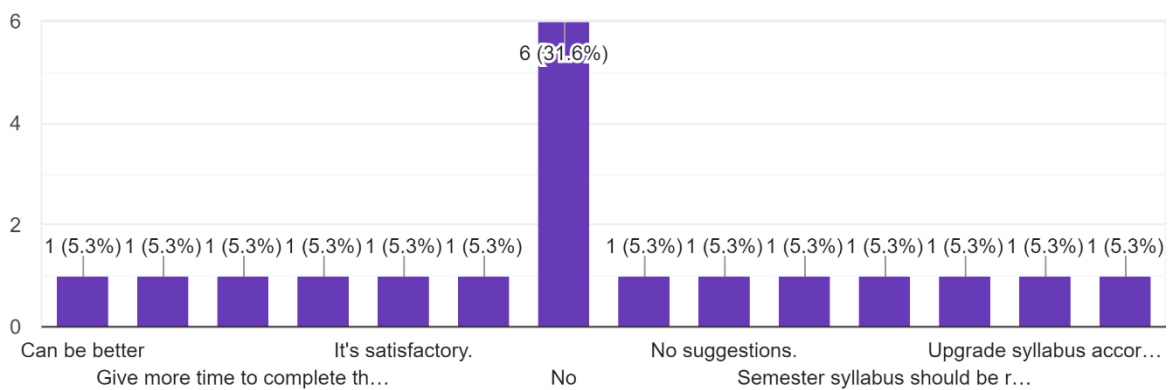

Future/Suggestions/Expectations About Theory Syllabus completion (Teaching) by College

19 responses