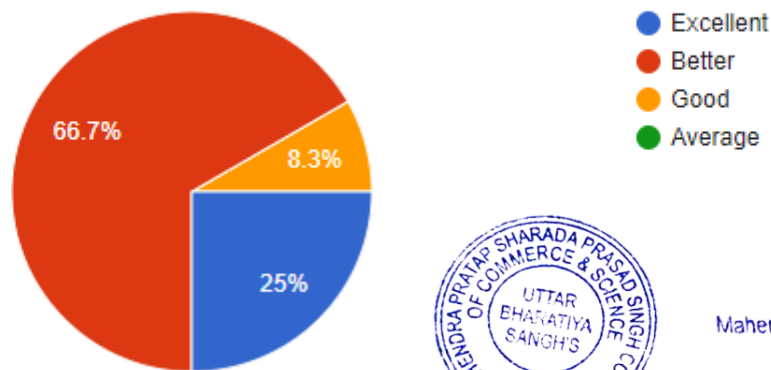

Nitin
I/C PRINCIPAL
Mahendra Pratap Sharada Prasad Singh College
of Arts, Commerce & Science
Bandra (East), Mumbai - 400 051