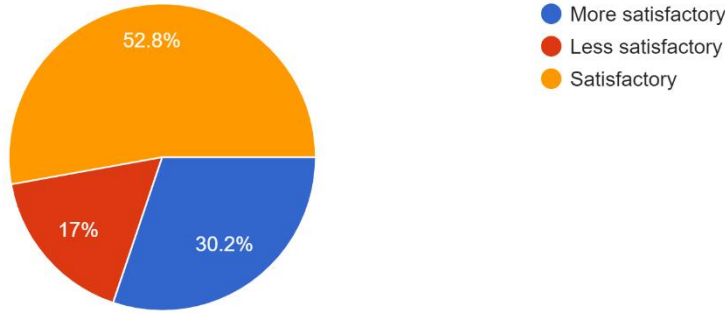

Questions	Total Response	Satisfactory	More Satisfactory	Less Satisfactory
About examination and evaluation in College, 'RESULT'	169	52.8%	30.2%	17%

Interpretation:

About 30.2% of students think About examination and evaluation facilities in college, 'RESULT' are more satisfactory and 30.2% think are satisfactory.

Nitin
I/C PRINCIPAL
Mahendra Pratap Sharada Prasad Singh College
of Arts, Commerce & Science
Bandra (East), Mumbai - 400 051