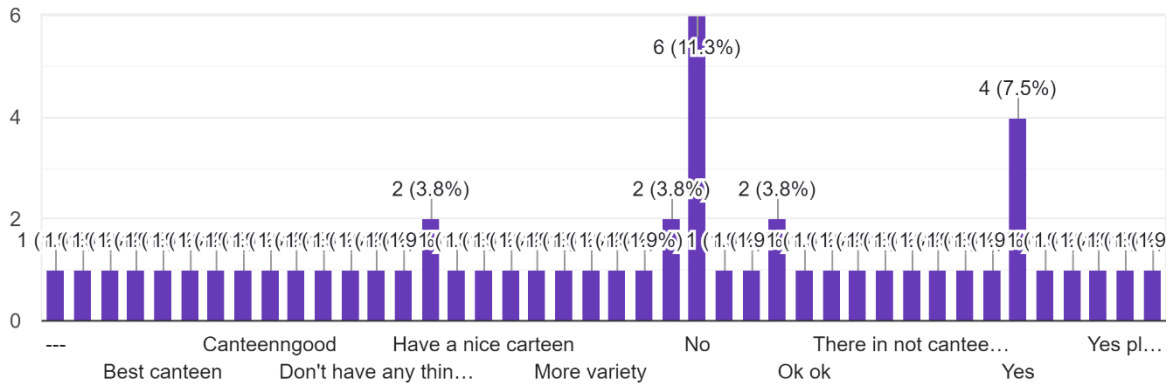

UTTAR BHARATIYA SANGH'S
MAHENDRA PRATAP SHARADA PRASAD SINGH
COLLEGE OF COMMERCE & SCIENCE
(Affiliated to University of Mumbai)
(COLLEGE CODE - 729)

Do you have any suggestions for campus canteen? *

53 responses