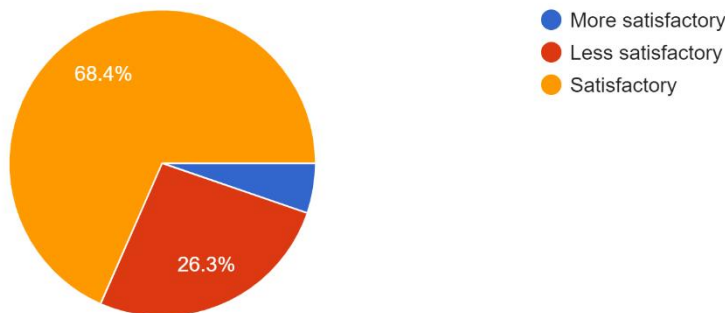

**Interpretation:**

About 73.7% of Teachers are Satisfactory About Gymkhana facilities in College,, 'GYMKHANA TIMING ' and 21.1% are less Satisfactory.

About Gymkhana facilities in College, 'GYMKHANA INFRASTRUCTURE '\*  
19 responses