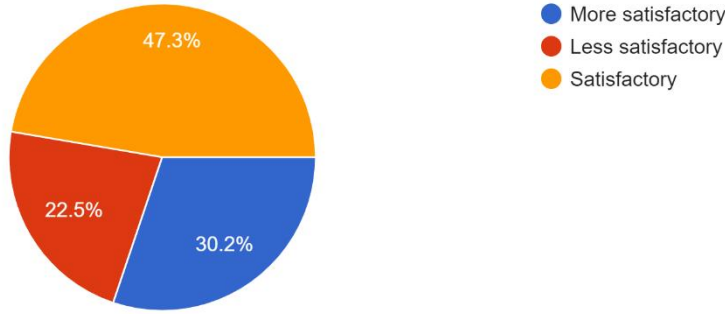

Questions	Total Response	Satisfactory	More Satisfactory	Less Satisfactory
About Co-curricular activities in College, 'CULTURAL'	169	47.3%	30.2%	22.5%

Interpretation:

About 30.2% of students think that About Co-curricular activities in college, 'CULTURAL' are more satisfactory and 47.3% think are satisfactory.

Nitin
I/C PRINCIPAL
Mahendra Pratap Sharada Prasad Singh College
of Arts, Commerce & Science
Bandra (East), Mumbai - 400 051