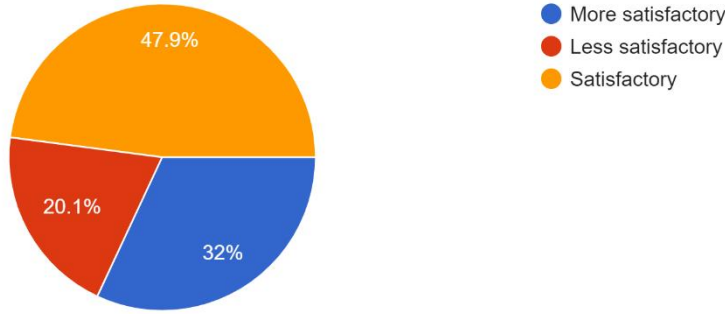

UTTAR BHARATIYA SANGH'S
MAHENDRA PRATAP SHARADA PRASAD SINGH
COLLEGE OF COMMERCE & SCIENCE
(Affiliated to University of Mumbai)
(COLLEGE CODE - 729)

About Co-curricular activities in college, 'NSS' *
169 responses

Questions	Total Response	Satisfactory	More Satisfactory	Less Satisfactory
About Co-curricular activities in College, 'NSS'	169	47.9%	32%	20.1%

Interpretation:

About 32% of students think that About Co-curricular activities in college, 'NSS' are more satisfactory and 47.9% think are satisfactory.

Nitin
I/C PRINCIPAL
Mahendra Pratap Sharada Prasad Singh College
of Arts, Commerce & Science
Bandra (East), Mumbai - 400 051