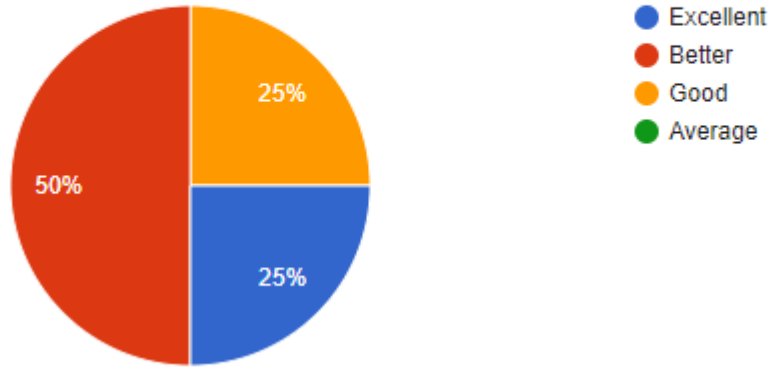

1. Your opinion about in all skill of Graduate of University of Mumbai

12 responses

Questions	Total Response	Excellent	Better	Good	Average
About in all skill of Graduate of University of Mumbai	12	25%	50%	68.4%	-