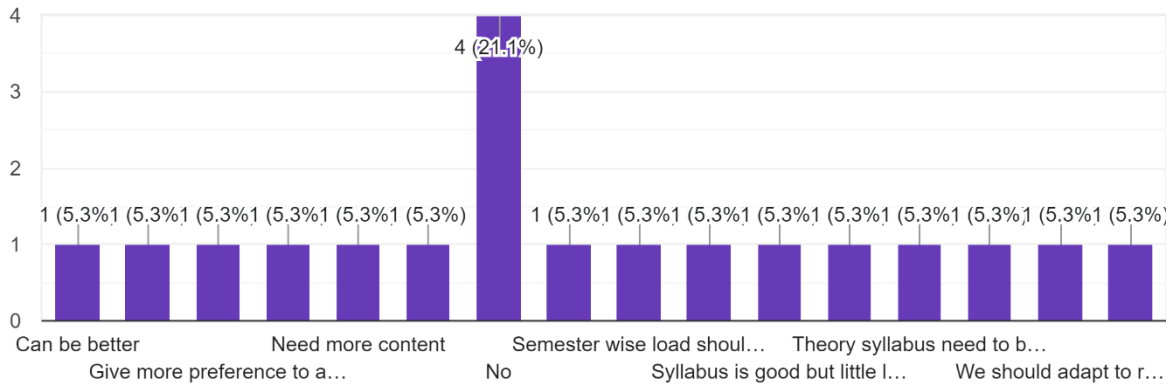

UTTAR BHARATIYA SANGH'S
MAHENDRA PRATAP SHARADA PRASAD SINGH
COLLEGE OF COMMERCE & SCIENCE
(Affiliated to University of Mumbai)
(COLLEGE CODE - 729)

Future/Suggestions/Expectations About Theory Syllabus set by university* Your Answer

19 responses

About Practical Syllabus set by university, 'LENGTHWISE.' *

19 responses