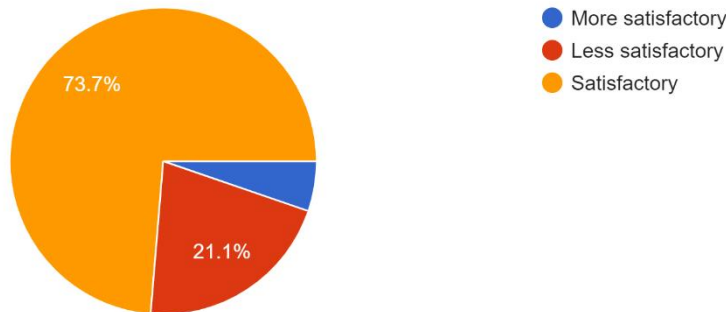

Future/Suggestions/Expectations About Infrastructure \*

19 responses

About Gymkhana facilities in College, 'GYMKHANA TIMING \*

19 responses

Questions	Total Response	Satisfactory	More Satisfactory	Less Satisfactory
About Gymkhana facilities in College,, 'GYMKHANA TIMING '	19	73.7%	6.2%	21.1%