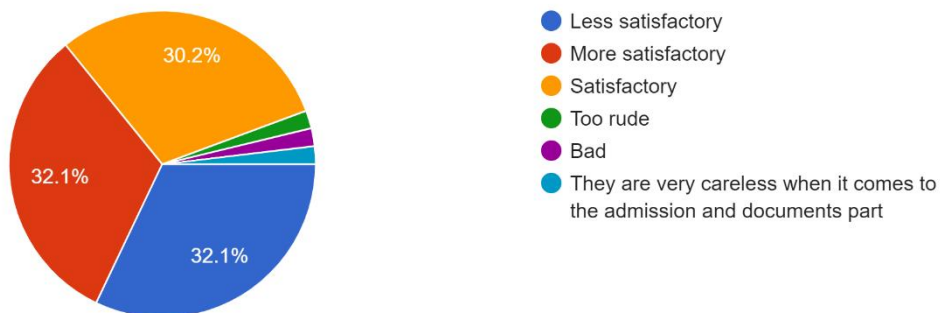

About Office Administration in College, 'OFFICE ADMINISTRATION *'

53 responses

Questions	Total Response	Less Satisfactory	More Satisfactory	Satisfactory
About Office Administration in College, 'OFFICE ADMINISTRATION'	53	32.1%	32.1%	30.2%

Nitin
I/C PRINCIPAL
Mahendra Pratap Sharada Prasad Singh College
of Arts, Commerce & Science
Bandra (East), Mumbai - 400 051