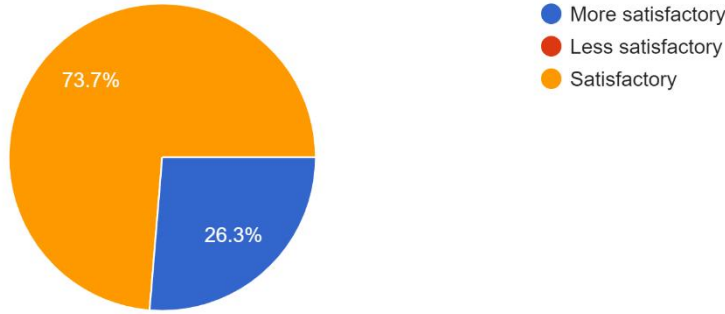

Questions	Total Response	Satisfactory	More Satisfactory	Less Satisfactory
About Examination and Evaluation in College, 'RESULT'	19	73.7%	26.3%	---

Interpretation:

About 73.7% of Teachers are satisfied with the Examination and Evaluation in College, 'RESULT' and 26.3% are more satisfied.

Nitin
I/C PRINCIPAL
Mahendra Pratap Sharada Prasad Singh College
of Arts, Commerce & Science
Bandra (East), Mumbai - 400 051