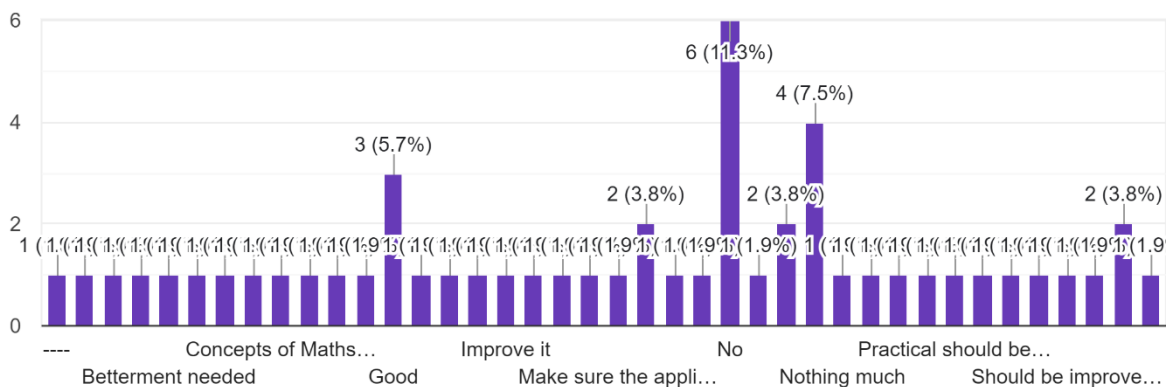

Future/Suggestions/Expectations About Practical Syllabus completion (Teaching) by College

53 responses