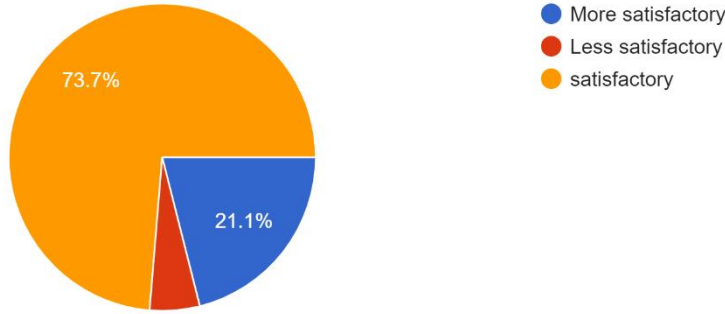

Questions	Total Response	Satisfactory	More Satisfactory	Less Satisfactory
About Practical Syllabus completion(Teaching) by College,, 'NOTES OF SYLLABUS'	19	73.7%	21.1%	5%

Interpretation:

About 73.7% of Teachers are satisfied About Practical Syllabus completion(Teaching) by College,, 'NOTES OF SYLLABUS' and 21.1% are more satisfactory.

Nitin
I/C PRINCIPAL
Mahendra Pratap Sharada Prasad Singh College
of Arts, Commerce & Science
Bandra (East), Mumbai - 400 051