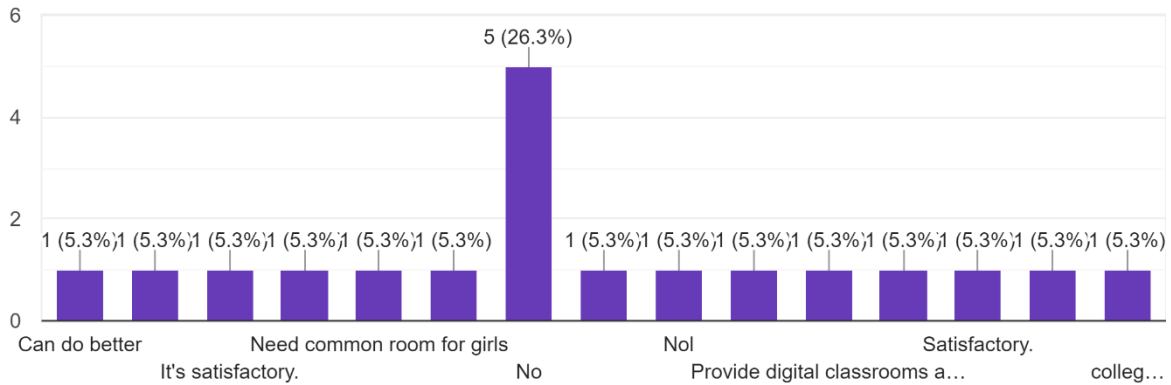

Future/Suggestions/Expectations About Infrastructure \*

19 responses

About Gymkhana facilities in College, 'GYMKHANA TIMING \*

19 responses

Questions	Total Response	Satisfactory	More Satisfactory	Less Satisfactory
About Gymkhana facilities in College,, 'GYMKHANA TIMING '	19	73.7%	6.2%	21.1%