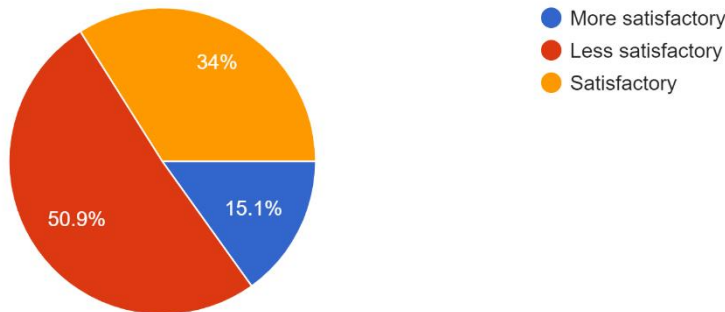

53 responses

**About Gymkhana facilities in College, 'GYMKHANA TIMING \***

53 responses

Questions	Total Response	Satisfactory	More Satisfactory	Less Satisfactory
About Gymkhana facilities in college, 'GYMKHANA TIMING'	53	34%	15.1%	50.9%