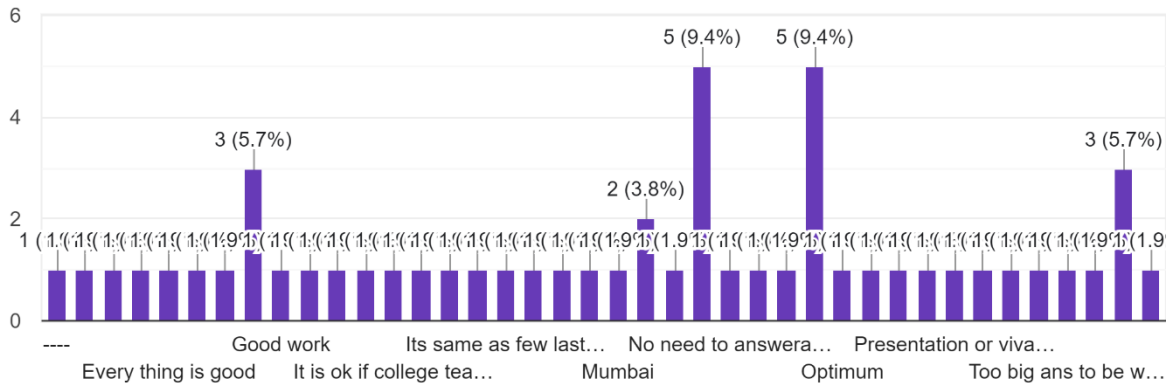

**(Affiliated to University of Mumbai)**

**(COLLEGE CODE - 729)**

**Future/Suggestions/Expectations About Practical Syllabus set by University \***

53 responses

**About Theory Syllabus set by university, 'LENGTHWISE. \***