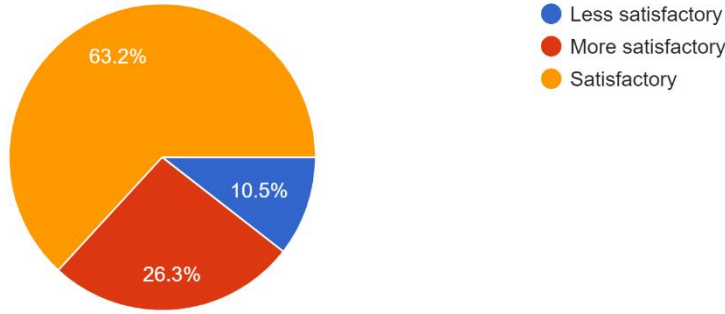

UTTAR BHARATIYA SANGH'S
MAHENDRA PRATAP SHARADA PRASAD SINGH
COLLEGE OF COMMERCE & SCIENCE
(Affiliated to University of Mumbai)
(COLLEGE CODE - 729)

About Office Administration in College, 'OFFICE ADMINISTRATION' *

19 responses

Questions	Total Response	Satisfactory	More Satisfactory	Less Satisfactory
About Office Administration in College,, 'OFFICE ADMINISTRATION' ,	19	63.2%	26.3%	10.5%

Interpretation:

About 63.2% of Teachers are satisfied About Office Administration by College,, 'OFFICE ADMINISTRATION' and 26.3% are more satisfied.

Nitin
I/C PRINCIPAL
Mahendra Pratap Sharada Prasad Singh College
of Arts, Commerce & Science
Bandra (East), Mumbai - 400 051