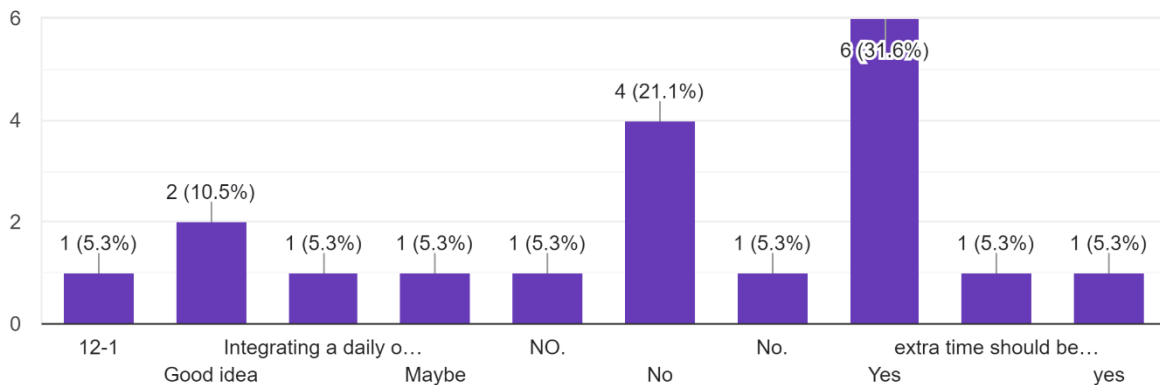

Do you suggest that daily one hour should provided for Gymkhana by extending the college hours?
(Schedule of Academics is 7.30 am to 11.30. am) ...hen academic schedule will be from 12pm to 1 pm)

19 responses

Nitin
I/C PRINCIPAL
Mahendra Pratap Sharada Prasad Singh College
of Arts, Commerce & Science
Bandra (East), Mumbai - 400 051