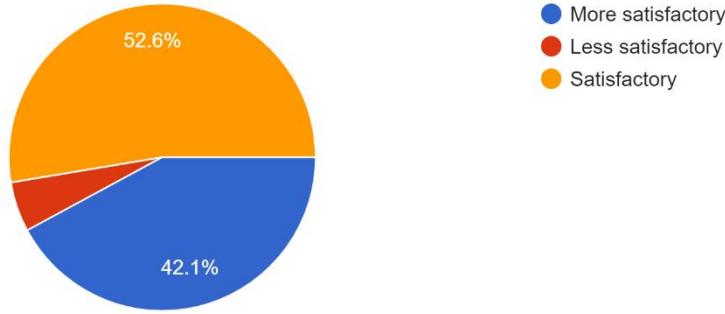

(Affiliated to University of Mumbai)

(COLLEGE CODE - 729)

About Co-curricular activities in college, 'CULTURAL' \*

19 responses

Questions	Total Response	Satisfactory	More Satisfactory	Less Satisfactory
Co-curricular activities in College, 'CULTURAL'	19	52.6%	42.1%	16.3%