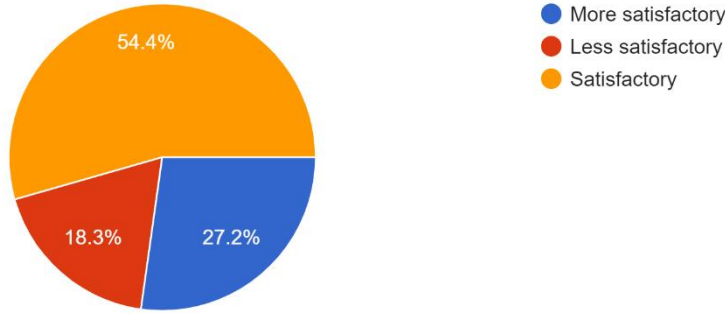

UTTAR BHARATIYA SANGH'S
MAHENDRA PRATAP SHARADA PRASAD SINGH
COLLEGE OF COMMERCE & SCIENCE
(Affiliated to University of Mumbai)
(COLLEGE CODE - 729)

About Examination and Evaluation, 'EXAMINATION PAPERS' *

169 responses

Questions	Total Response	Satisfactory	More Satisfactory	Less Satisfactory
About Examination and evaluation in College, 'EXAMINATION PAPERS'	169	54.4%	27.2%	18.3%

Interpretation:

About 27.2% of students think that Examination and evaluation in college, 'EXAMINATION PAPERS' are more satisfactory and 54.4% think are satisfactory.

Nitin
I/C PRINCIPAL
Mahendra Pratap Sharada Prasad Singh College
of Arts, Commerce & Science
Bandra (East), Mumbai - 400 051