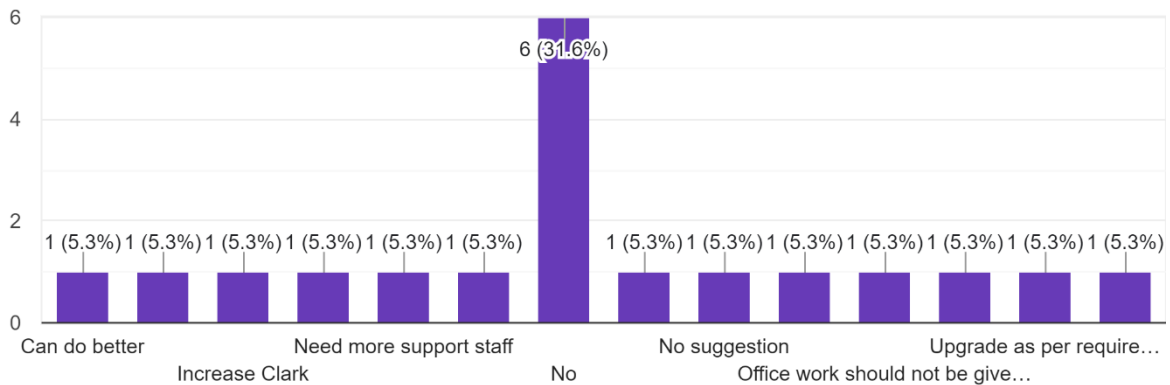

UTTAR BHARATIYA SANGH'S
MAHENDRA PRATAP SHARADA PRASAD SINGH
COLLEGE OF COMMERCE & SCIENCE
(Affiliated to University of Mumbai)
(COLLEGE CODE - 729)

Future/Suggestions/Expectations About Office Administration in College* *

19 responses