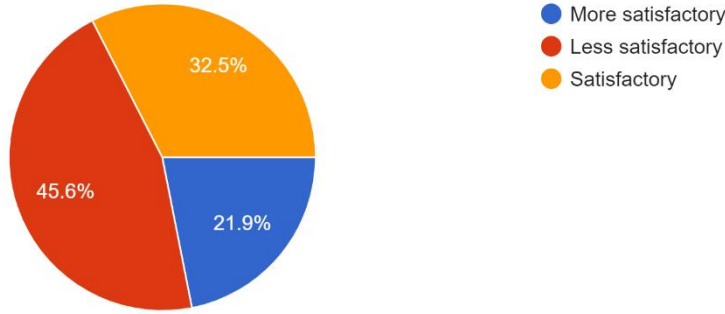

Questions	Total Response	Satisfactory	More Satisfactory	Less Satisfactory
About Library facilities in College, 'INTERNET FACILITY'	78	32.5%	21.9%	45.6%

Interpretation:

About 21.9% of students think that Library facilities in college, 'INTERNET FACILITY' are more satisfactory and 32.5% think are satisfactory.

Nitin

I/C PRINCIPAL
Mahendra Pratap Sharada Prasad Singh College
of Arts, Commerce & Science
Bandra (East), Mumbai - 400 051