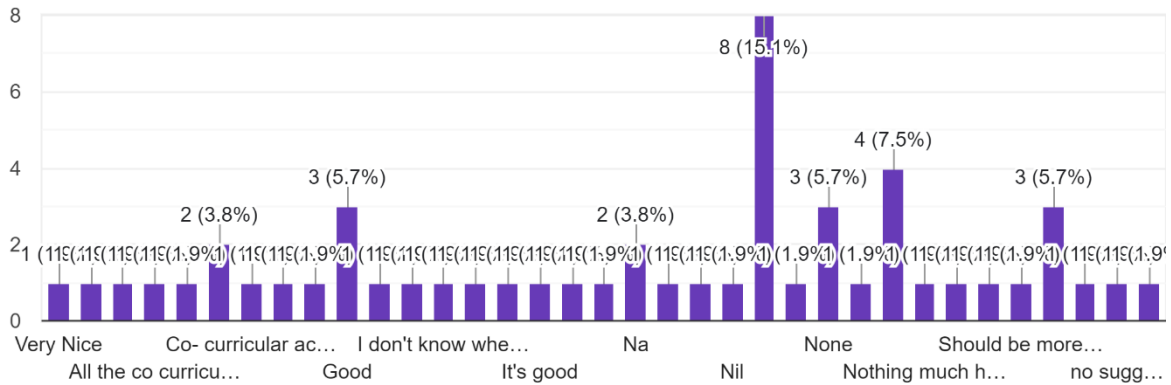

UTTAR BHARATIYA SANGH'S
MAHENDRA PRATAP SHARADA PRASAD SINGH
COLLEGE OF COMMERCE & SCIENCE
(Affiliated to University of Mumbai)
(COLLEGE CODE - 729)

Future/Suggestions/Expectations About Co-curricular activities in college* *

53 responses