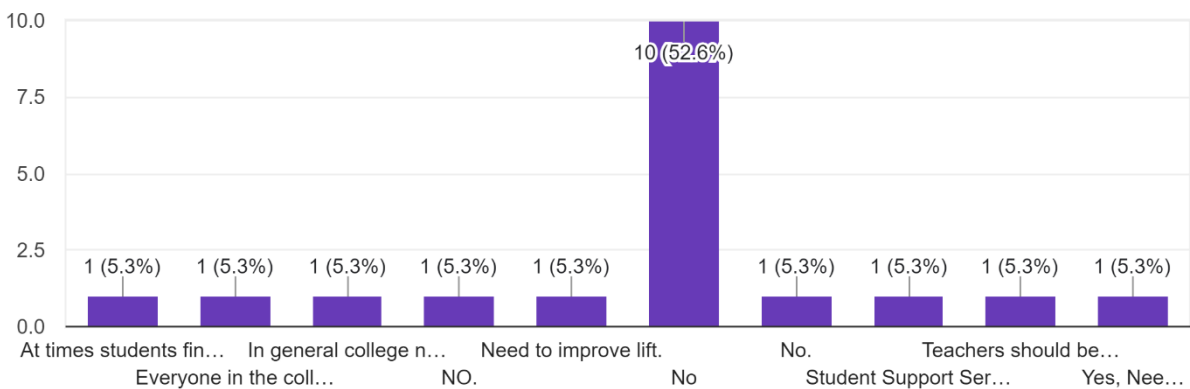

Do you have any suggestions for college in general?* Your answer

19 responses