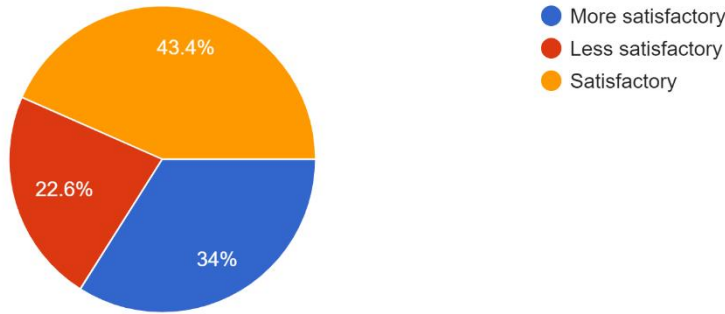

UTTAR BHARATIYA SANGH'S
MAHENDRA PRATAP SHARADA PRASAD SINGH
COLLEGE OF COMMERCE & SCIENCE
(Affiliated to University of Mumbai)
(COLLEGE CODE - 729)

About Examination and Evaluation, 'EVALUATION (CHECKING)' *
53 responses