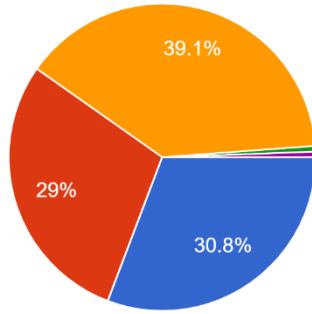

UTTAR BHARATIYA SANGH'S
MAHENDRA PRATAP SHARADA PRASAD SINGH
COLLEGE OF COMMERCE & SCIENCE
(Affiliated to University of Mumbai)
(COLLEGE CODE - 729)

About Theory Syllabus completion (Teaching) by College, 'NOTES OF SYLLABUS'

169 responses

- More satisfactory
- Less satisfactory
- Satisfactory
- Same as above (Only 1 or 2 teachers completed it others just comes, teaches and only God knows what they teach ....)
- They don't take lecture and you are asking about notes 😊

Questions	Total Response	Satisfactory	More Satisfactory	Satisfactory
About Theory Syllabus completion (Teaching) by college, 'NOTES OF SYLLABUS'	78	39.1%	30.8%	29%

Interpretation:

About 30.8% of students think that the theory syllabus completion (Teaching) by college are more satisfactory 29% think are satisfactory.