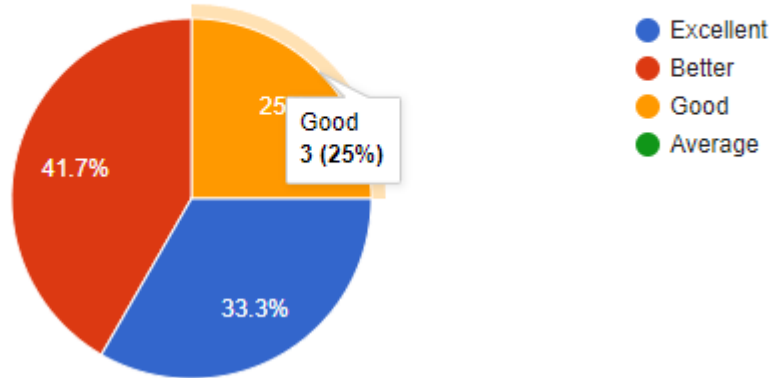

(Affiliated to University of Mumbai)

(COLLEGE CODE - 729)

Graduates of University of Mumbai are with Social touch

12 responses

Questions Total Response Excellent Better Good Average

Questions	Total Response	Excellent	Better	Good	Average
Graduates of University of Mumbai are knowledge wise	12	33.3%	41.7%	25%	-