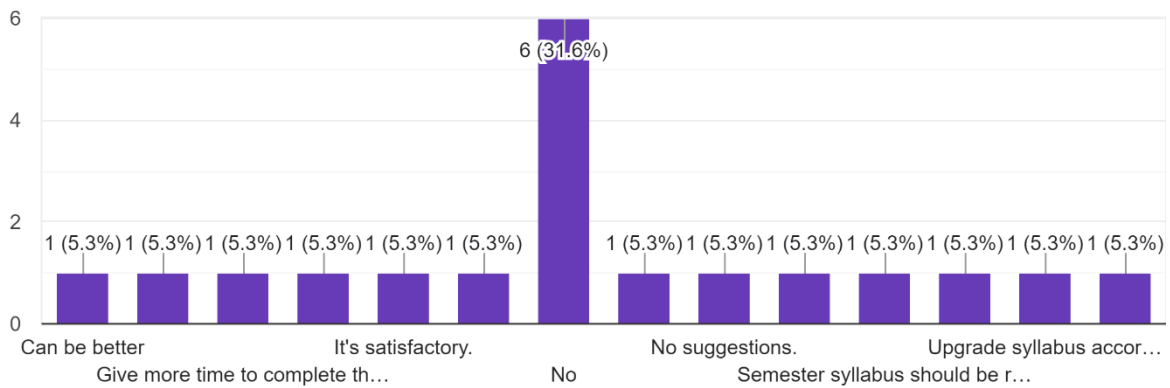

UTTAR BHARATIYA SANGH'S
MAHENDRA PRATAP SHARADA PRASAD SINGH
COLLEGE OF COMMERCE & SCIENCE
(Affiliated to University of Mumbai)
(COLLEGE CODE - 729)

College,, 'SYLLABUS COMPLETION'

Interpretation:

About 84.2% of Teachers are before time About Practical Syllabus completion (Teaching) by College,, 'SYLLABUS COMPLETION' and 10.5% are in time.

Future/Suggestions/Expectations About Theory Syllabus completion (Teaching) by College

19 responses

Future/Suggestions/Expectations About Practical Syllabus completion (Teaching) by College