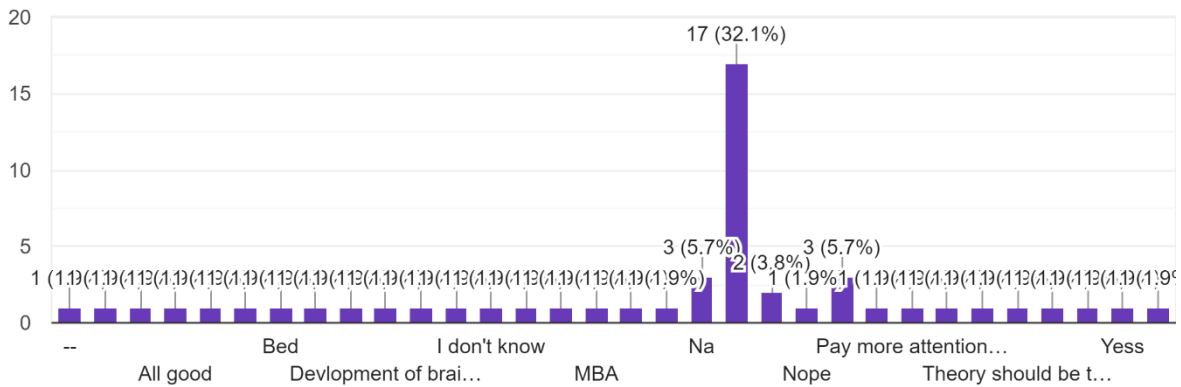

Any other innovative suggestion for any other courses? *

53 responses