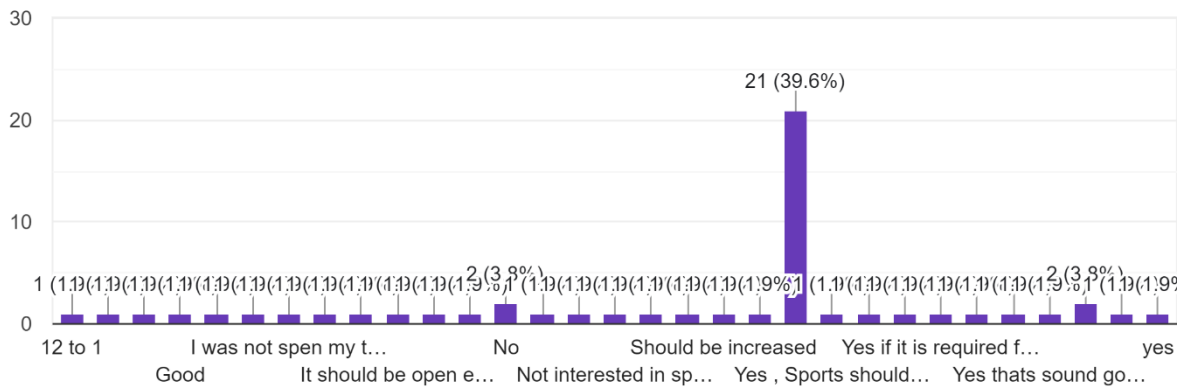

Do you suggest that daily one hour should provided for Gymkhana by extending the college hours? (Schedule of Academics is 7.30 am to 11.30. am) ...hen academic schedule will be from 12pm to 1 pm)

53 responses

I/C PRINCIPAL
Mahendra Pratap Sharada Prasad Singh College
of Arts, Commerce & Science
Bandra (East), Mumbai - 400 051