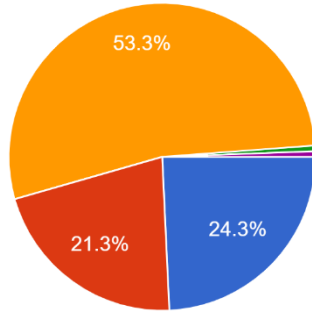

UTTAR BHARATIYA SANGH'S
MAHENDRA PRATAP SHARADA PRASAD SINGH
COLLEGE OF COMMERCE & SCIENCE
(Affiliated to University of Mumbai)
(COLLEGE CODE - 729)

About Office Administration in College, 'OFFICE NOTICES DISPLAY' *

169 responses

- Less satisfactory
- More satisfactory
- Satisfactory
- Whoever puts the goddamn notices always puts it before one day the happening of that event
- I'm studying from 3 years in this crazy clg and I don't even know where my clg notified us for anything

Questions	Total Response	Satisfactory	More Satisfactory	Less Satisfactory
About Office Administration in College, 'OFFICE NOTICE DISPLAY'	169	53.3%	21.3%	24.3%

Interpretation:

About 53.3% of students think that Office Administration in College, 'OFFICE NOTICE DISPLAY' are satisfactory, 21.3% think are more satisfactory.