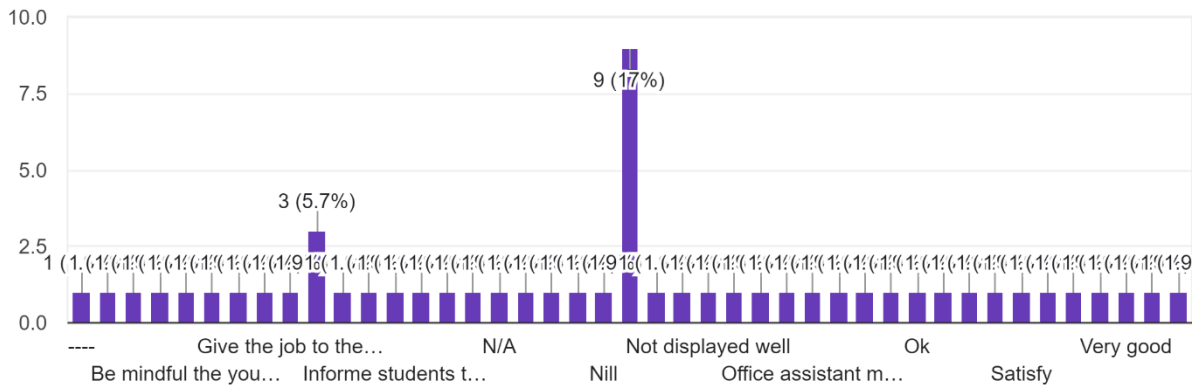

UTTAR BHARATIYA SANGH'S
MAHENDRA PRATAP SHARADA PRASAD SINGH
COLLEGE OF COMMERCE & SCIENCE
(Affiliated to University of Mumbai)
(COLLEGE CODE - 729)

Future/Suggestions/Expectations About Office Administration in College* *

53 responses