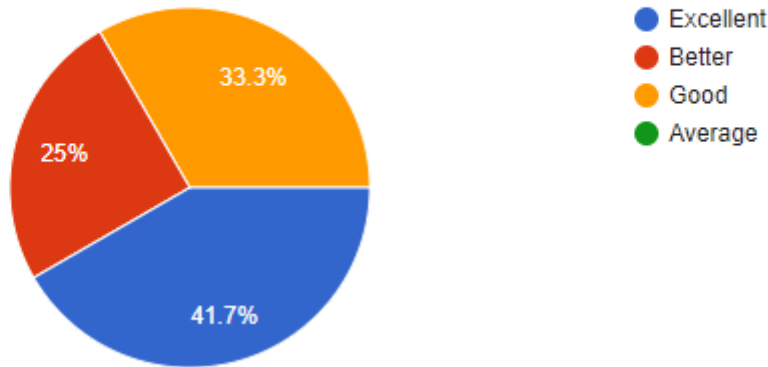

Graduates of University of Mumbai are having practical skills

12 responses

Questions	Total Response	Excellent	Better	Good	Average
Graduates of University of Mumbai are having practical skills	12	41.7%	25%	33.3%	-

Interpretation:

About 41.7% of Graduates think that the college are having excellent practical skills and 33.3% think that the skills are good.

Nitin
I/C PRINCIPAL
Mahendra Pratap Sharada Prasad Singh College
of Arts, Commerce & Science
Bandra (East), Mumbai - 400 051