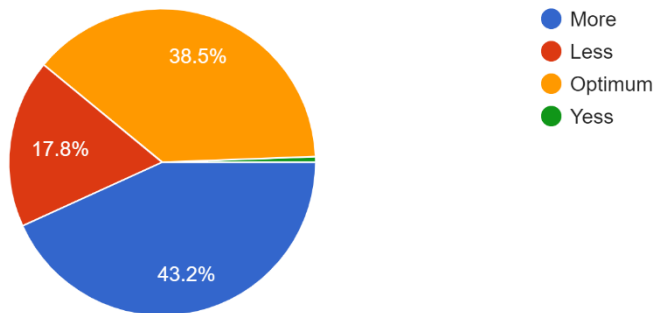

Questions	Total Response	More	Less	Optimum
About Theory Syllabus set by university, 'Difficulty Level'	169	43.2%	17.8%	42%

Interpretation:

About 43.2 % of students think that the theory syllabus set by university 'DIFFICULTY LEVEL' are more and 42 % think are optimum.

Nitin

H/C PRINCIPAL

Mahendra Pratap Sharada Prasad Singh College
of Arts, Commerce & Science
Bandra (East), Mumbai - 400 051