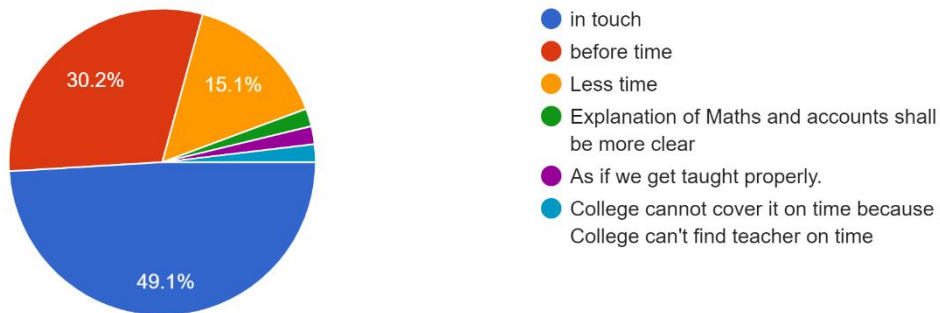

About Theory Syllabus completion (Teaching) by college. 'SYLLABUS COMPLETION'

53 responses

Questions	Total Response	In Touch	Less Time	Before Time
About Theory Syllabus completion(Teaching) by College, 'SYLLABUS COMPLETION'	53	49.1 %	15.1 %	30.2 %

Nitin
I/C PRINCIPAL
Mahendra Pratap Sharada Prasad Singh College
of Arts, Commerce & Science
Bandra (East), Mumbai - 400 051