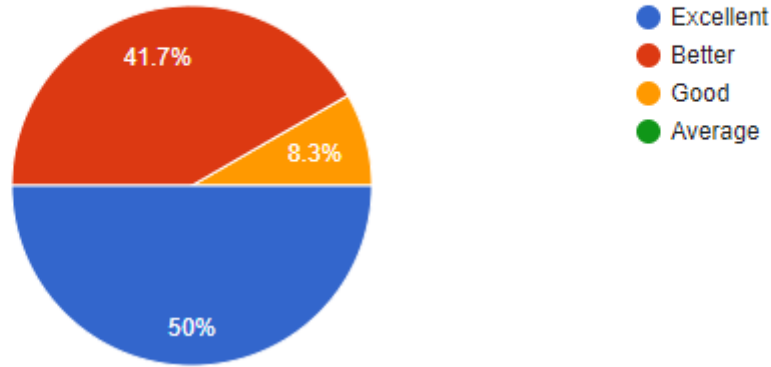

Questions	Total Response	Excellent	Better	Good	Average
Graduates of University of Mumbai are knowledge wise	12	50%	42.7%	8.3%	-

Interpretation:

About 50% of Graduates think that that the college are having excellent Graduates of University of Mumbai are knowledge wise .

Nitin
I/C PRINCIPAL
Mahendra Pratap Sharada Prasad Singh College
of Arts, Commerce & Science
Bandra (East), Mumbai - 400 051