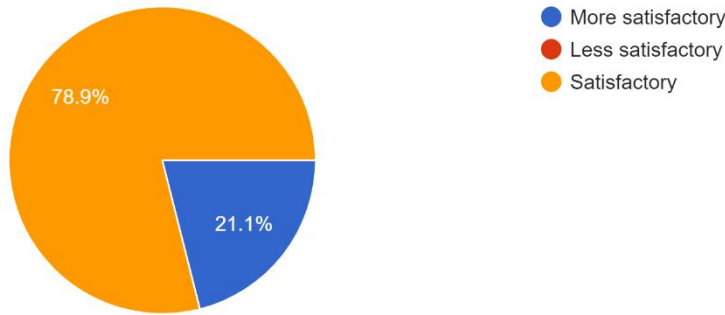

Questions	Total Response	Satisfactory	More Satisfactory	Less Satisfactory
About Examination and Evaluation in College, 'EVALUATION(CHECKING)'	19	78.9%	20.1%	-----

Interpretation:

About 78.9% of Teachers are satisfactory About Examination and Evaluation in College, 'evaluation(checking) ' and 20.1% are more satisfactory.

Nitin

I/C PRINCIPAL
Mahendra Pratap Sharada Prasad Singh College
of Arts, Commerce & Science
Bandra (East), Mumbai - 400 051