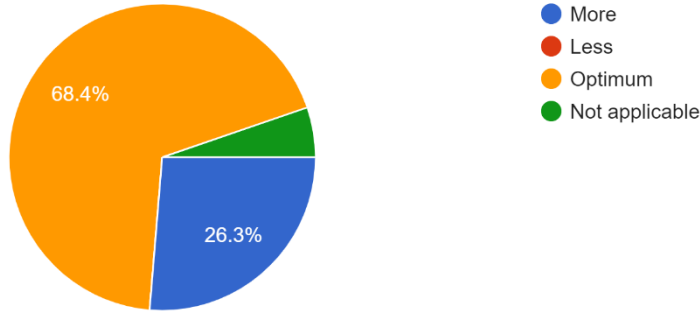

About Practical Syllabus set by university, 'KNOWLEDGE WISE' \*

19 responses

Questions	Total Response	More	Less	Optimum
About Practical Syllabus set by university, 'KNOWLEDGE WISE'	19	26.3%	0%	68.4%