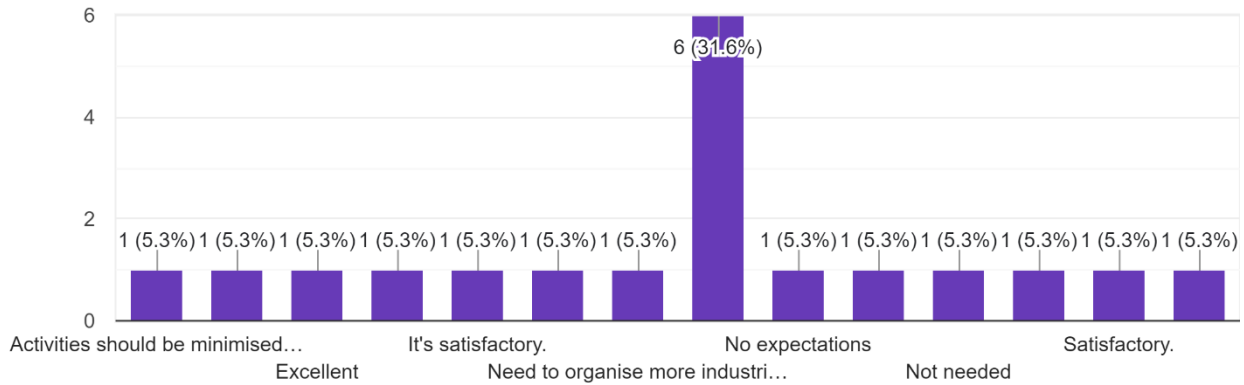

UTTAR BHARATIYA SANGH'S
MAHENDRA PRATAP SHARADA PRASAD SINGH
COLLEGE OF COMMERCE & SCIENCE
(Affiliated to University of Mumbai)
(COLLEGE CODE - 729)

Future/Suggestions/Expectations About Co-curricular activities in college* *

19 responses