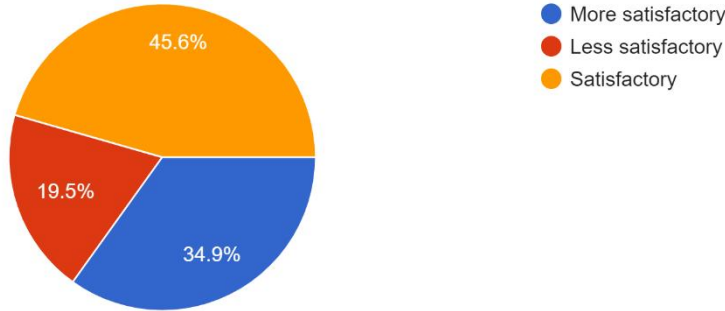

Questions	Total Response	Satisfactory	More Satisfactory	Less Satisfactory
About Library facilities in College, 'BOOK ISSUING'	169	45.6%	34.9%	19.5%

Interpretation:

About 45.6% of students think that the Library facilities in College, 'BOOK ISSUING' are satisfactory, 34.9% think are more satisfactory.

Nitin
I/C PRINCIPAL
Mahendra Pratap Sharada Prasad Singh College
of Arts, Commerce & Science
Bandra (East), Mumbai - 400 051