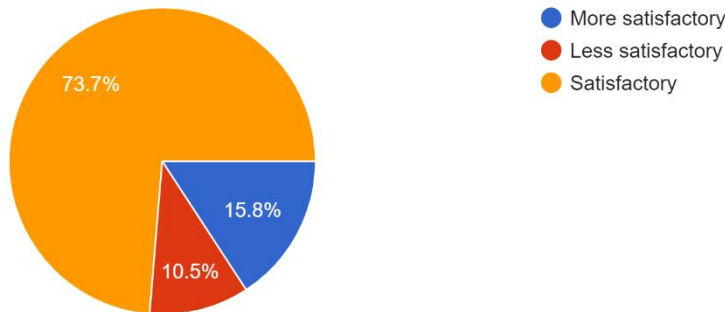

About Infrastructure, 'INSIDE THE CLASS ROOM' *

19 responses

Questions	Total Response	Satisfactory	More Satisfactory	Less Satisfactory
About Infrastructure, 'INSIDE THE CLASS ROOM'	19	73.7%	15.8%	10.5%

Nitin
I/C PRINCIPAL
Mahendra Pratap Sharada Prasad Singh College
of Arts, Commerce & Science
Bandra (East), Mumbai - 400 051