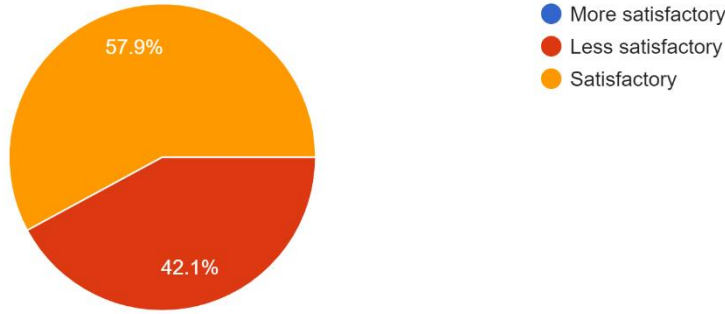

Questions	Total Response	Satisfactory	More Satisfactory	Less Satisfactory
About Office Library Facilities in College,, 'INTERNET FACILITY '	19	57.9%	--	42.1%

Interpretation:

About 57.9% of Teachers are Satisfactory About Office Library Facilities in College, 'INTERNET FACILITY ' and 42.1% are less Satisfactory.

Nitin
I/C PRINCIPAL
Mahendra Pratap Sharada Prasad Singh College
of Arts, Commerce & Science
Bandra (East), Mumbai - 400 051