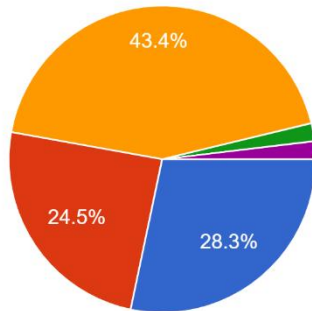

- More satisfactory
- Less satisfactory
- satisfactory
- There is nothing like notes , u have to study Everything from textbook
- There was no teacher to teach how can someone make notes

Questions	Total Response	Satisfactory	More Satisfactory	Less Satisfactory
About Theory Syllabus completion (Teaching) by college, 'NOTES OF SYLLABUS'	78	43.4%	28.3%	24.5%

Interpretation:

About 28.3% of students think that the theory syllabus completion (Teaching) by college are more satisfactory 43.4% think are satisfactory.