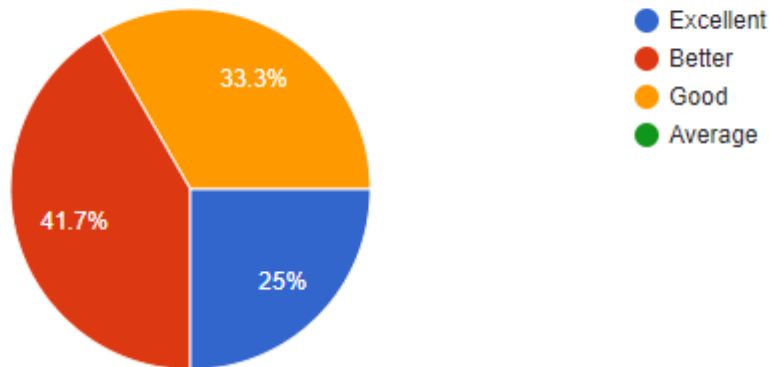

About 25% of Graduates think that the college are having excellent Techno Savvy and 8.3 % think that the skills are good.

**Graduates of University of Mumbai are having ability of Time Management**

12 responses