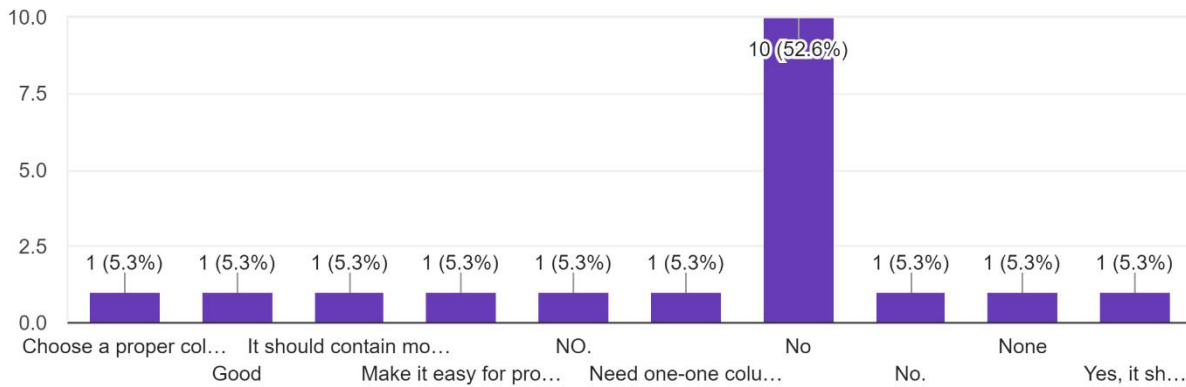

UTTAR BHARATIYA SANGH'S
MAHENDRA PRATAP SHARADA PRASAD SINGH
COLLEGE OF COMMERCE & SCIENCE
(Affiliated to University of Mumbai)
(COLLEGE CODE - 729)

Do you have any suggestion for college Prospectus? *

19 responses

About Scholarship / Freeship process *

19 responses