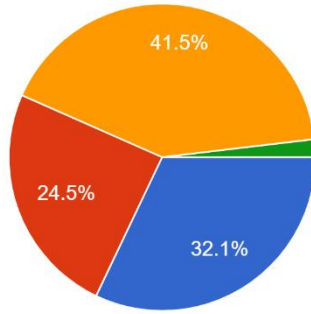

- More
- Less
- Optimum
- Practical Syllabus set by university was fine and I can say that it was less than required for finding a job but the college was not able to teach that also

Questions	Total Response	More	Less	Optimum
About Practical Syllabus set by university, 'LENGTHWISE'	53	32.1%	24.5%	41.5%

Interpretation:

About 41.5% of students think that the practical syllabus set by university, 'LENGTHWISE' are Optimum and 24.5% think are Less.