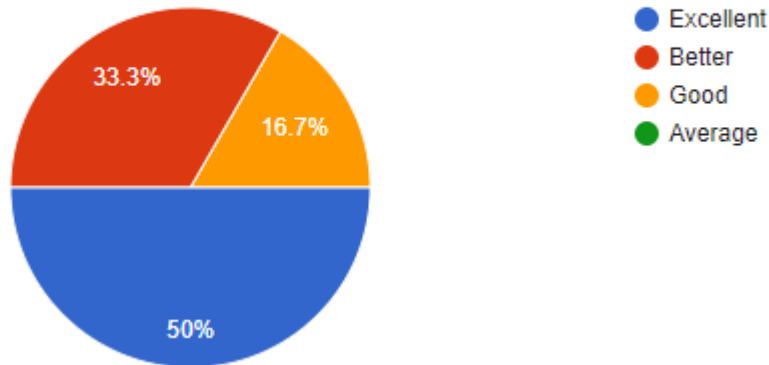

Questions	Total Response	Excellent	Better	Good	Average

Graduates of University of Mumbai are having writing skills	12	50%	33.3%	16.7%	-

Interpretation:

About 50% of Graduates think that the college are having excellent writing skills and 16.7% think that skills are good.