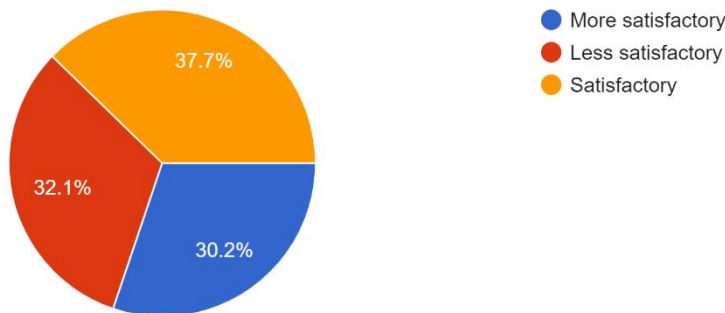

Questions	Total Response	Satisfactory	More Satisfactory	Less Satisfactory
About Infrastructure in College, 'OUTSIDE THE CLASS ROOM'	53	37.7%	30.2%	32.1%

Interpretation:

About 30.2% of students think that About Infrastructure in College, 'OUTSIDE THE CLASS ROOM' are more satisfactory and 37.7% think are satisfactory.

Nitin

H/C PRINCIPAL

Mahendra Pratap Sharada Prasad Singh College
of Arts, Commerce & Science
Bandra (East), Mumbai - 400 051