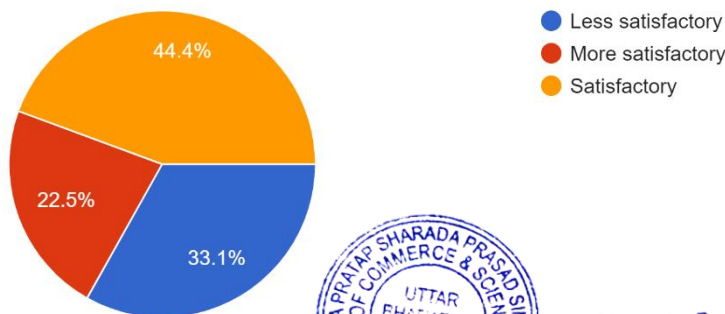

About Office Administration in College, 'OFFICE ADMINISTRATION *'

169 responses

Nitin

I/C PRINCIPAL
Mahendra Pratap Sharada Prasad Singh College
of Arts, Commerce & Science
Bandra (East), Mumbai - 400 051