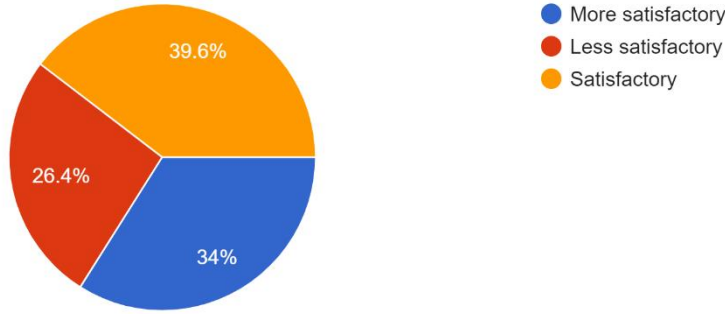

UTTAR BHARATIYA SANGH'S
MAHENDRA PRATAP SHARADA PRASAD SINGH
COLLEGE OF COMMERCE & SCIENCE
(Affiliated to University of Mumbai)
(COLLEGE CODE - 729)

About Co-curricular activities in college, 'CULTURAL *
53 responses

Questions	Total Response	Satisfactory	More Satisfactory	Less Satisfactory
About Co-curricular activities in College, 'CULTURAL'	53	39.6%	34%	26.4%

Interpretation:

About 34% of students think that About Co-curricular activities in college, 'CULTURAL' are more satisfactory and 39.6% think are satisfactory.

Nitin
I/C PRINCIPAL
Mahendra Pratap Sharada Prasad Singh College
of Arts, Commerce & Science
Bandra (East), Mumbai - 400 051