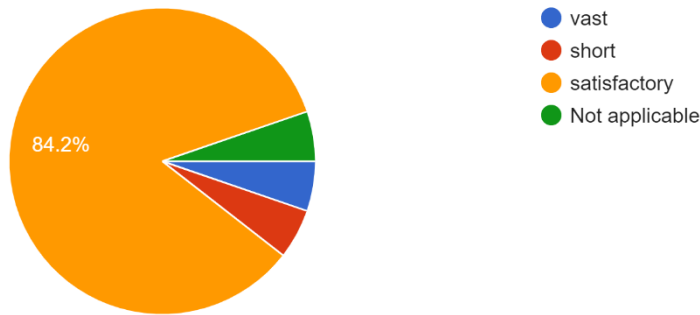

19 responses

About Practical Syllabus set by university, 'LENGTHWISE.' *

19 responses

Questions	Total Response	Vast	Short	Satisfactory
About Practical Syllabus set by university, 'LENGTHWISE'	19	10%	5.8%	84.2%