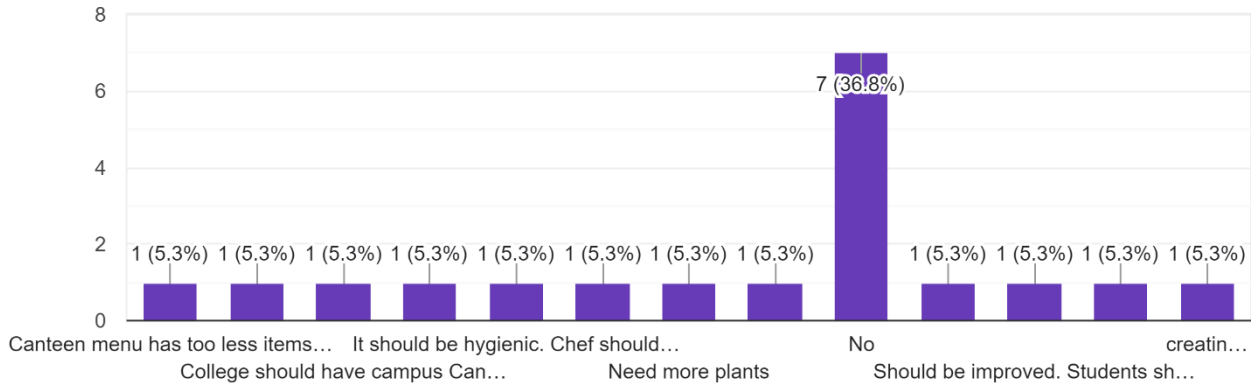

UTTAR BHARATIYA SANGH'S
MAHENDRA PRATAP SHARADA PRASAD SINGH
COLLEGE OF COMMERCE & SCIENCE
(Affiliated to University of Mumbai)
(COLLEGE CODE - 729)

Do you have any suggestions for campus canteen? *

19 responses