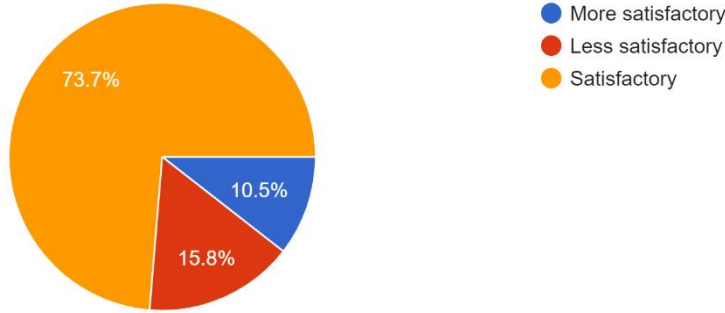

Questions	Total Response	Satisfactory	More Satisfactory	Less Satisfactory
About Infrastructure, 'OUTSIDE THE CLASS ROOM '	19	73.7%	15.8%	10.5%

Interpretation:

About 73.7% of Teachers are Satisfactory About Infrastructure, 'OUTSIDE THE CLASS ROOM' and 15.8% are less Satisfactory.

Nitin

HC PRINCIPAL
Mahendra Pratap Sharada Prasad Singh College
of Arts, Commerce & Science
Bandra (East), Mumbai - 400 051