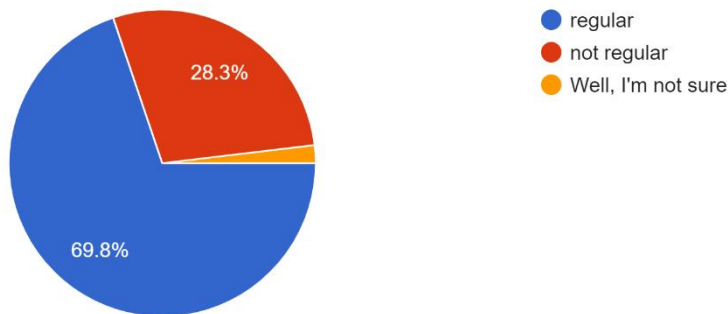

Questions	Total Response	Regular	Not Regular
About Practical Syllabus Completion(Teaching) by college, 'PRACTICAL SCHEDULE'	53	69.8%	28.3%

Interpretation:

About 69.8% of students think that About Practical Syllabus Completion (Teaching) by college, 'PRACTICAL SCHEDULE' are regular and 28.3% think are not regular.

Nitin

UGC PRINCIPAL
Mahendra Pratap Sharada Prasad Singh College
of Arts, Commerce & Science
Bandra (East), Mumbai - 400 051