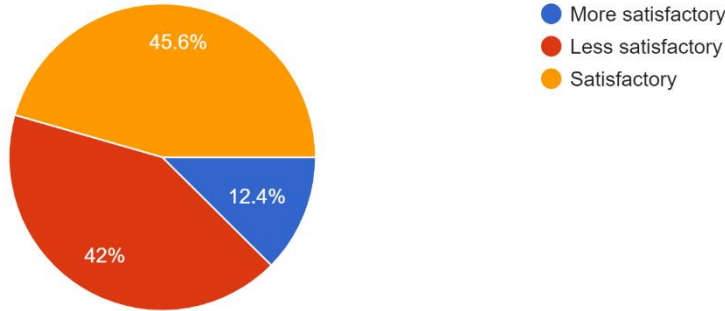

UTTAR BHARATIYA SANGH'S
MAHENDRA PRATAP SHARADA PRASAD SINGH
COLLEGE OF COMMERCE & SCIENCE
(Affiliated to University of Mumbai)
(COLLEGE CODE - 729)

About Scholarship / Freeship process *
169 responses