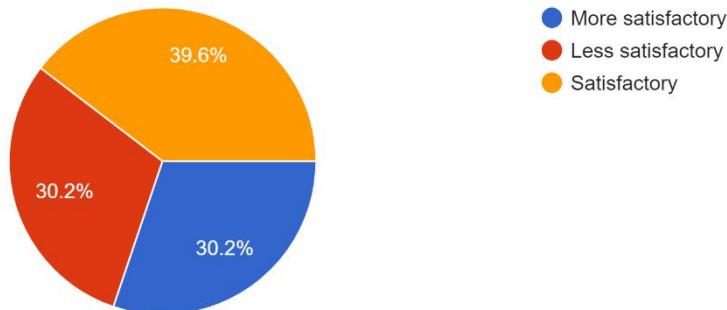

About Infrastructure, 'INSIDE THE CLASS ROOM *

53 responses

Questions	Total Response	Satisfactory	More Satisfactory	Less Satisfactory
About Infrastructure in College, 'INSIDE THE CLASS ROOM'	53	39.6%	30.2%	30.2%

Interpretation:

About 32.2% of students think that About Infrastructure in College, 'INSIDE THE CLASS ROOM' are more satisfactory and 39.6% think are satisfactory.

VC PRINCIPAL
Mahendra Pratap Sharada Prasad Singh College
of Arts, Commerce & Science
Bandra (East), Mumbai - 400 051