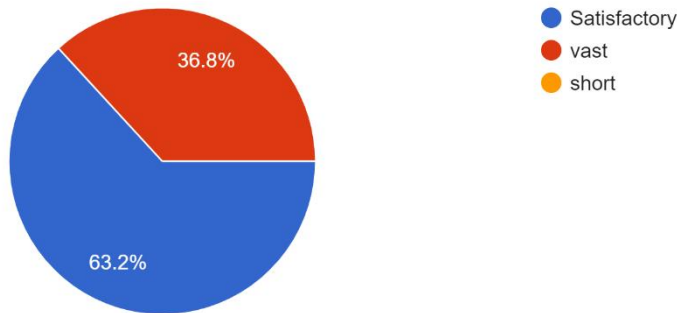

Future/Suggestions/Expectations About Practical Syllabus set by University *

19 responses

About Theory Syllabus set by university, 'LENGTHWISE. *

19 responses

Questions	Total Response	Satisfactory	Vast	Short
About Practical Syllabus set by university, 'LENGTHWISE'	19	63.2%	38.8%	-