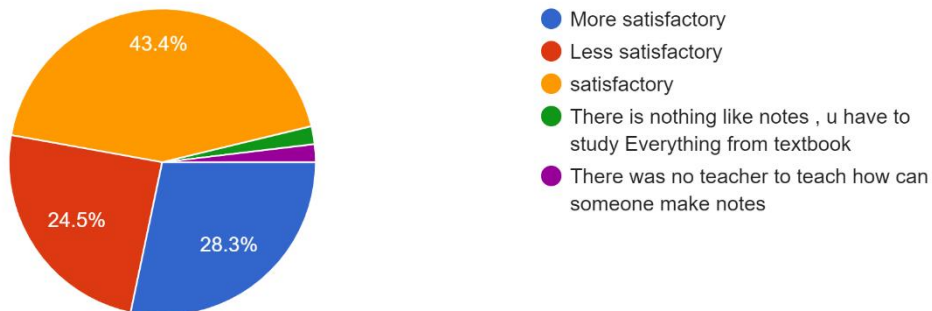

Questions	Total Response	Satisfactory	More Satisfactory	Less Satisfactory
About Theory Syllabus completion (Teaching) by college, 'NOTES OF SYLLABUS'	78	43.4%	28.3%	24.5%

Interpretation:

About 28.3% of students think that the theory syllabus completion (Teaching) by college are more satisfactory 43.4% think are satisfactory.

Nitin
I/C PRINCIPAL
Mahendra Pratap Sharada Prasad Singh College
of Commerce & Science
Bandra (East), Mumbai - 400 051