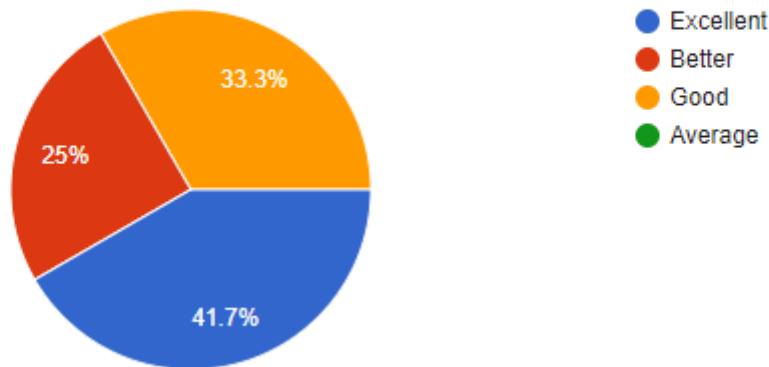

Graduates of University of Mumbai are having practical skills

12 responses

Questions	Total Response	Excellent	Better	Good	Average
Graduates of University of Mumbai are having practical skills	12	41.7%	25%	33.3%	-

Interpretation:

About 41.7% of Graduates think that the college are having excellent practical skills and 33.3% think that the skills are good.

Nikhil
I/C PRINCIPAL
Mahendra Pratap Sharada Prasad Singh College
of Arts, Commerce & Science
Bandra (East), Mumbai - 400 051