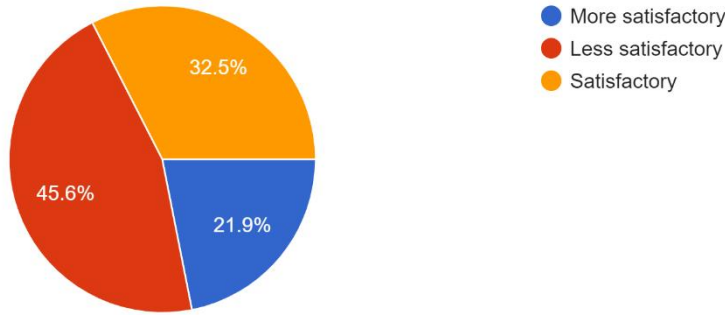

Questions	Total Response	Satisfactory	More Satisfactory	Less Satisfactory
About Library facilities in College, 'INTERNET FACILITY'	78	32.5%	21.9%	45.6%

Interpretation:

About 21.9% of students think that Library facilities in college, 'INTERNET FACILITY' are more satisfactory and 32.5% think are satisfactory.

Nitin
I/C PRINCIPAL
Mahendra Pratap Sharada Prasad Singh College
of Arts, Commerce & Science
Bandra (East), Mumbai - 400 051