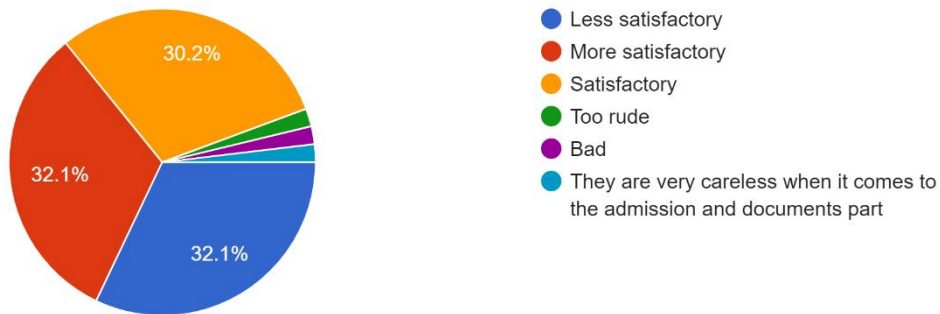

About Office Administration in College, 'OFFICE ADMINISTRATION *

53 responses

Questions	Total Response	Less Satisfactory	More Satisfactory	Satisfactory
About Office Administration in College, 'OFFICE ADMINISTRATION'	53	32.1%	32.1%	30.2%

Interpretation:

About 30.2% of students think that About Office Administration in College, 'OFFICE ADMINISTRATION' are satisfactory, 32.1% think are more satisfactory.

Nitin

H/C PRINCIPAL
Mahendra Pratap Sharada Prasad Singh College
of Arts, Commerce & Science
Bandra (East), Mumbai - 400 051