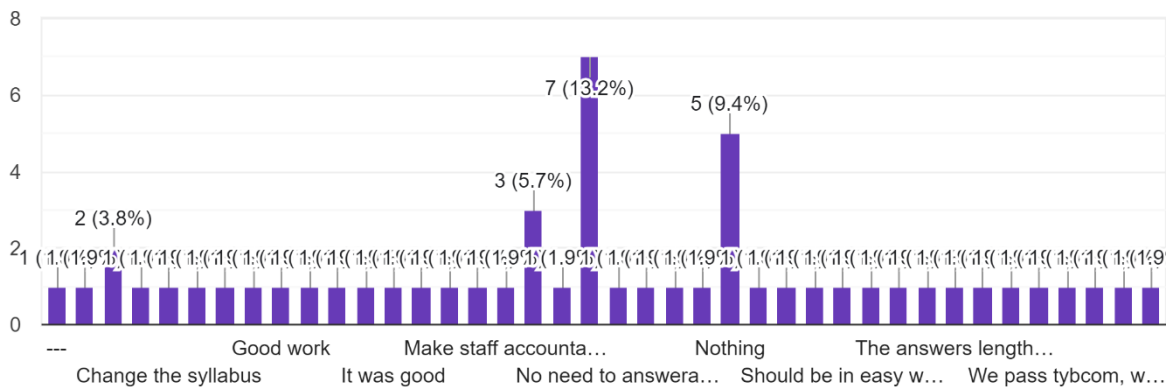

Future/Suggestions/Expectations About Theory Syllabus set by university* Your Answer

53 responses