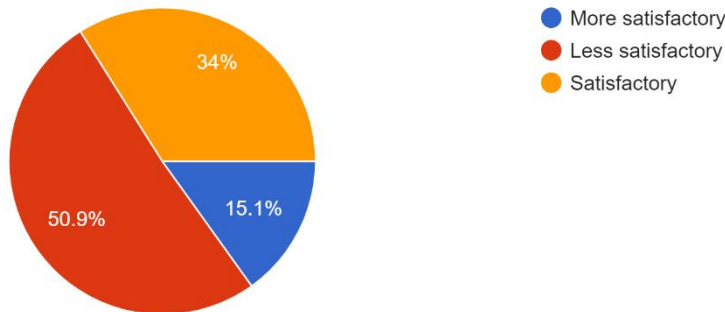

About Gymkhana facilities in College, 'GYMKHANA TIMING *

53 responses

Questions	Total Response	Satisfactory	More Satisfactory	Less Satisfactory
About Gymkhana facilities in college, 'GYMKHANA TIMING'	53	34%	15.1%	50.9%

Interpretation:

About 15.1% of students think that Gymkhana facilities in college, 'GYMKHANA TIMING' are more satisfactory and 34% think are satisfactory.

Nitin
Mahendra Pratap Sharada Prasad Singh College
of Arts, Commerce & Science
Bandra (East), Mumbai - 400 051