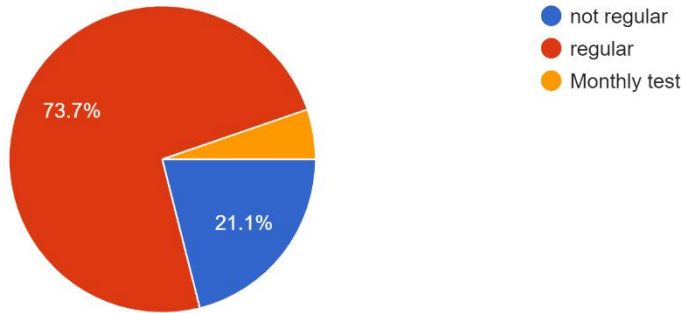

Questions

Total Response   Satisfactory   More Satisfactory   Less Satisfactory

About Practical Syllabus completion(Teaching) by College,, 'CLASS TEST'

19   73.7%   21.1%   5%

Interpretation:

About 73.7% of Teachers are satisfied About Practical Syllabus completion(Teaching) by College,, 'Class Test' and 21.1% are more satisfactory.

About Practical Syllabus completion (Teaching) by College, 'JOURNAL COMPLETION'

19 responses