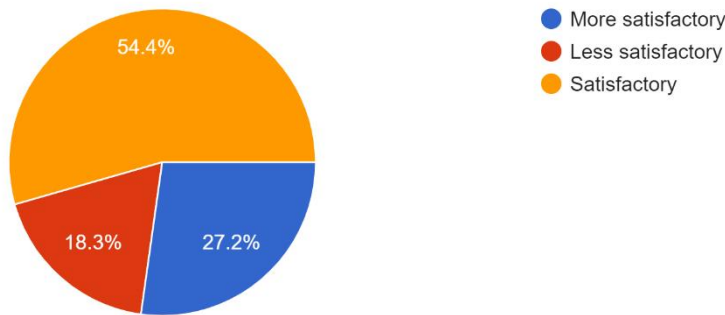

UTTAR BHARATIYA SANGH'S
MAHENDRA PRATAP SHARADA PRASAD SINGH
COLLEGE OF COMMERCE & SCIENCE
(Affiliated to University of Mumbai)
(COLLEGE CODE - 729)

About Examination and Evaluation, 'EXAMINATION PAPERS' *
169 responses