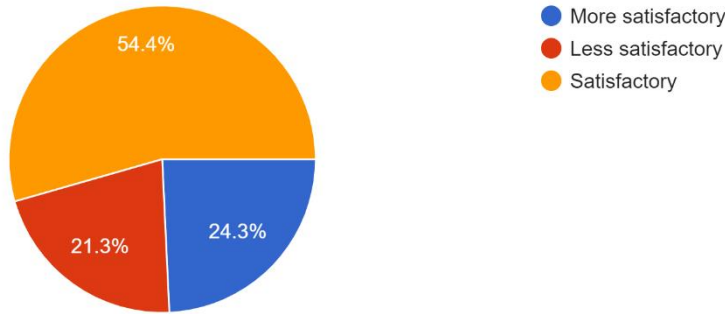

Questions	Total Response	Satisfactory	More Satisfactory	Less Satisfactory
About Co-curricular activities in College, 'DLLE'	169	54.4%	24.3%	21.3%

Interpretation:

About 24.3% of students think that **About** Co-curricular activities in college, 'DLLE' are more satisfactory and 54.4% think are satisfactory.

Nitin
I/C PRINCIPAL
Mahendra Pratap Sharada Prasad Singh College
of Arts, Commerce & Science
Bandra (East), Mumbai - 400 051