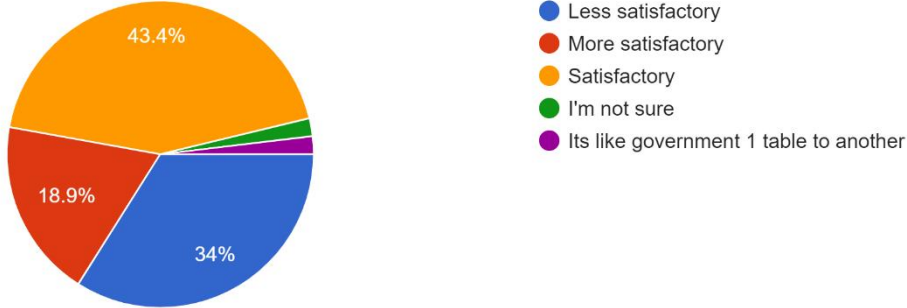

UTTAR BHARATIYA SANGH'S
MAHENDRA PRATAP SHARADA PRASAD SINGH
COLLEGE OF COMMERCE & SCIENCE
(Affiliated to University of Mumbai)
(COLLEGE CODE - 729)

About Office Administration in College, 'OFFICE TIMING'* *
53 responses