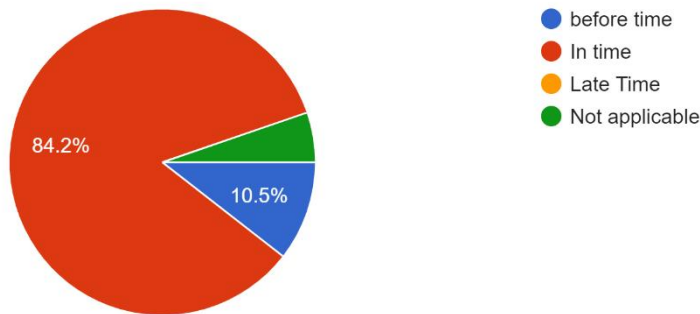

About Practical Syllabus completion (Teaching) by College, 'SYLLABUS COMPLETION'

19 responses

Questions	Total Response	Before Time	In Time	Late Time
About Practical Syllabus completion(Teaching) by College,, 'SYLLABUS COMPLETION '	19	84.2%	10.5%	6.3%

Nitin
I/C PRINCIPAL
Mahendra Pratap Sharada Prasad Singh College
of Arts, Commerce & Science
Bandra (East), Mumbai - 400 051