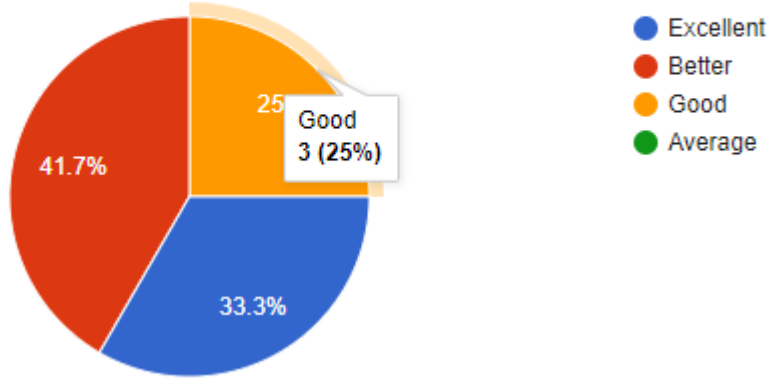

(Affiliated to University of Mumbai)

(COLLEGE CODE - 729)

Graduates of University of Mumbai are with Social touch

12 responses

Questions Total Response Excellent Better Good Average

Questions	Total Response	Excellent	Better	Good	Average
Graduates of University of Mumbai are knowledge wise	12	33.3%	41.7%	25%	-