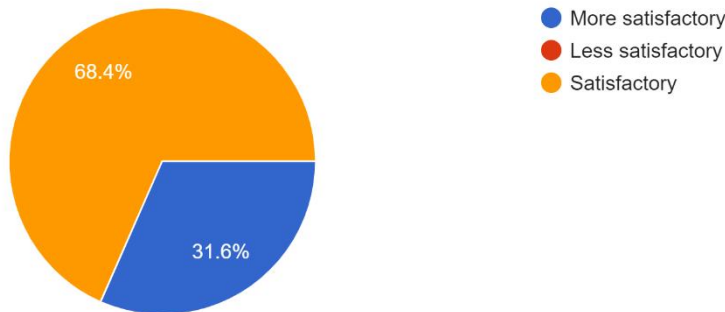

About Examination and Evaluation, 'EXAMINATION PAPERS' *

19 responses

Questions	Total Response	Satisfactory	More Satisfactory	Less Satisfactory
About Examination and Evaluation in College, 'EXAMINATION PAPERS'	19	68.4%	31.6%	---

Interpretation:

About 68.4% of Teachers are satisfactory About Examination and Evaluation in College, 'EXAMINATION PAPERS ' and 31.6% are more satisfactory.

Nitin
IIC PRINCIPAL
Mahendra Pratap Sharada Prasad Singh College
of Arts, Commerce & Science
Bandra (East), Mumbai - 400051