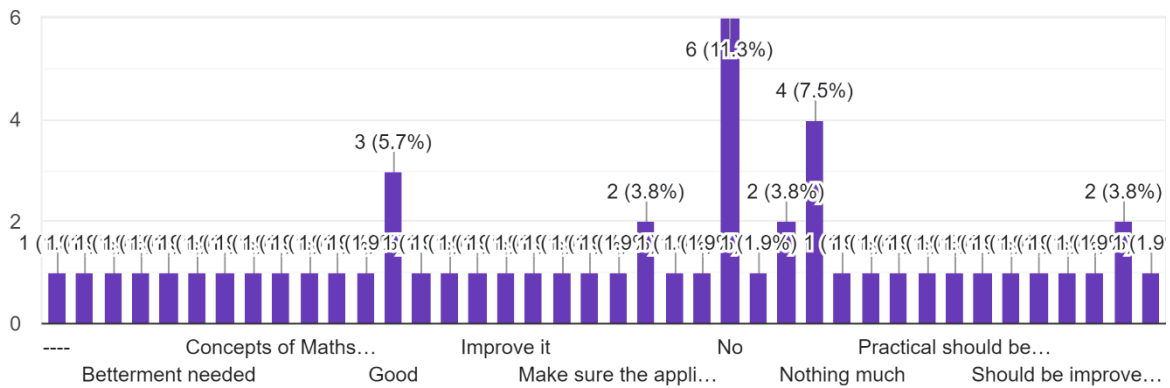

UTTAR BHARATIYA SANGH'S
MAHENDRA PRATAP SHARADA PRASAD SINGH
COLLEGE OF COMMERCE & SCIENCE
(Affiliated to University of Mumbai)
(COLLEGE CODE - 729)

Future/Suggestions/Expectations About Practical Syllabus completion (Teaching) by College

53 responses