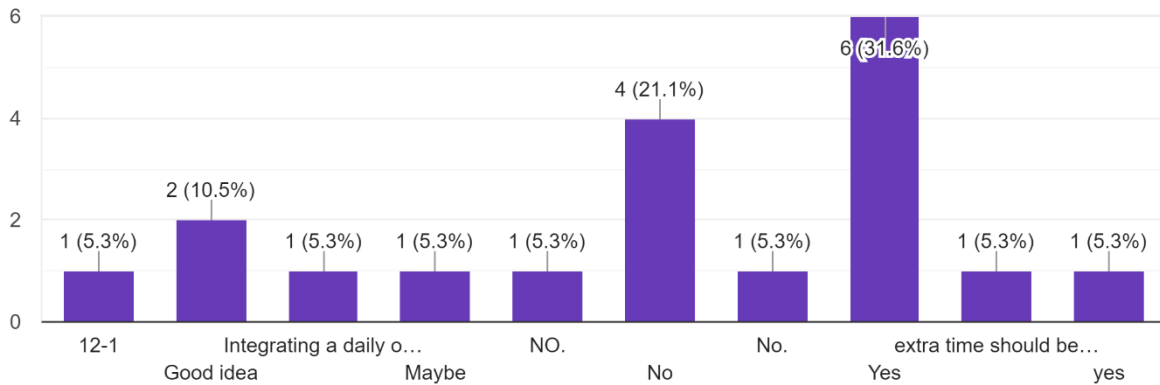

Do you suggest that daily one hour should provided for Gymkhana by extending the college hours?
(Schedule of Academics is 7.30 am to 11.30. am) ...hen academic schedule will be from 12pm to 1 pm)

19 responses

Nitin
I/C PRINCIPAL
Mahendra Pratap Sharada Prasad Singh College
of Arts, Commerce & Science
Bandra (East), Mumbai - 400 051