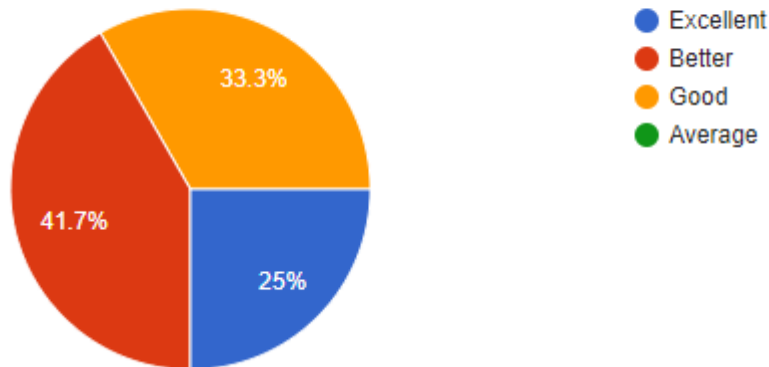

Graduates of University of Mumbai are having ability of Time Management

12 responses

Questions	Total Response	Excellent	Better	Good	Average
Graduates of University of Mumbai are having ability of Time Management	12	25%	66.7%	8.3%	-

Interpretation:

About 25% of Graduates think that the college are Graduates of University of Mumbai are having ability of Time Management and 8.3 % think that the are good.

Nitin

I/C PRINCIPAL

Mahendra Pratap Sharada Prasad Singh College
of Arts, Commerce & Science
Bandra (East), Mumbai - 400 051