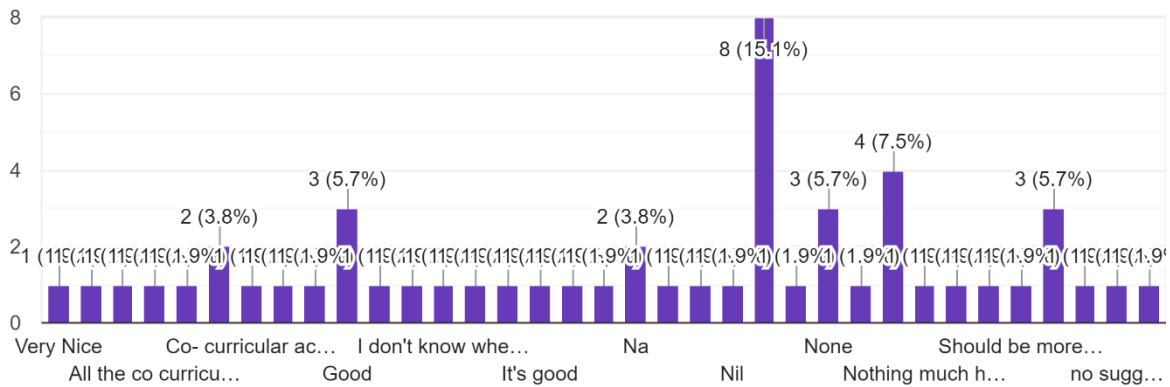

UTTAR BHARATIYA SANGH'S
MAHENDRA PRATAP SHARADA PRASAD SINGH
COLLEGE OF COMMERCE & SCIENCE
(Affiliated to University of Mumbai)
(COLLEGE CODE - 729)

Future/Suggestions/Expectations About Co-curricular activities in college* *

53 responses