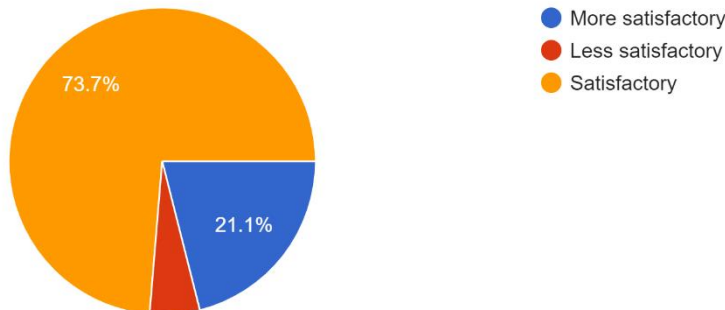

About Library facilities in College, 'BOOK ISSUING' *

19 responses

Questions	Total Response	Satisfactory	More Satisfactory	Less Satisfactory
About Office Library Facilities in College,, 'BOOK ISSUING '	19	73.7%	21.1%	5.2%

Interpretation:

About 73.7% of Teachers are Satisfactory About Office Library Facilities in College, 'BOOK ISSUING' and 21.1% are More Satisfactory.

Nitin
I/C PRINCIPAL
Mahendra Pratap Sharada Prasad Singh College
of Arts, Commerce & Science
Bandra (East), Mumbai - 400 051