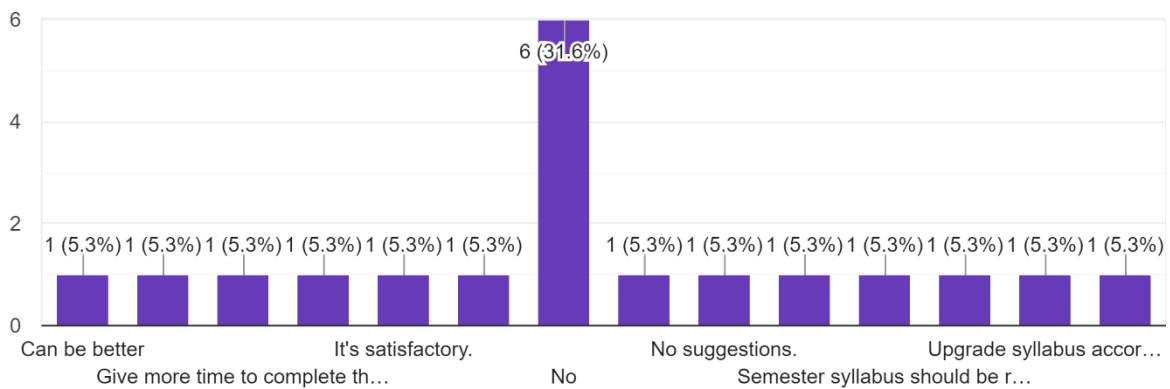

Future/Suggestions/Expectations About Theory Syllabus completion (Teaching) by College

19 responses