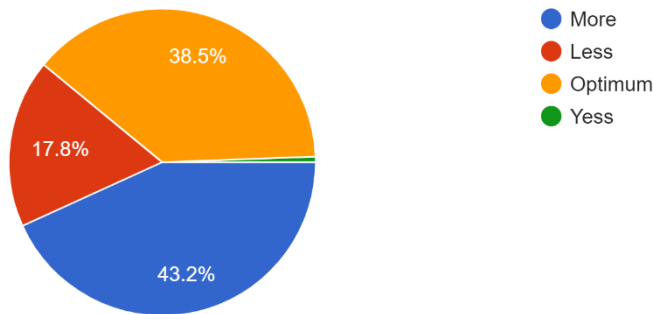

Questions	Total Response	More	Less	Optimum
About Theory Syllabus set by university, 'Difficulty Level'	169	43.2%	17.8%	42%

Nitin
IJC PRINCIPAL
Mahendra Pratap Sharada Prasad Singh College
of Arts, Commerce & Science
Bandra (East), Mumbai - 400 051