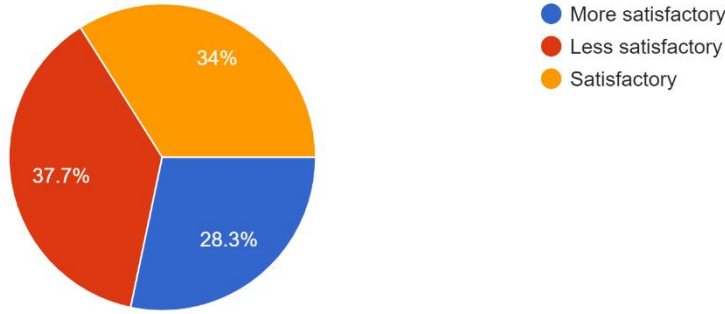

Questions	Total Response	Satisfactory	More Satisfactory	Less Satisfactory
About Library facilities in College, 'INTERNET FACILITY'	53	34%	28.3%	43.7%

Interpretation:

About 28.3% of students think that Library facilities in college, 'INTERNET FACILITY' are more satisfactory and 34% think are satisfactory.

Nitin

I/C PRINCIPAL
Mahendra Pratap Sharada Prasad Singh College
of Arts, Commerce & Science
Bandra (East), Mumbai - 400 051