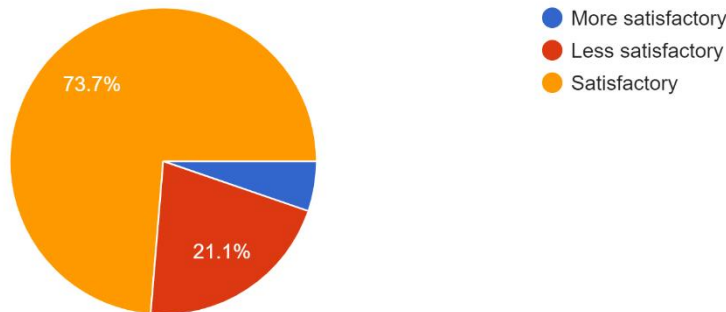

Future/Suggestions/Expectations About Infrastructure *

19 responses

About Gymkhana facilities in College, 'GYMKHANA TIMING *

19 responses

Questions	Total Response	Satisfactory	More Satisfactory	Less Satisfactory
About Gymkhana facilities in College,, 'GYMKHANA TIMING '	19	73.7%	6.2%	21.1%