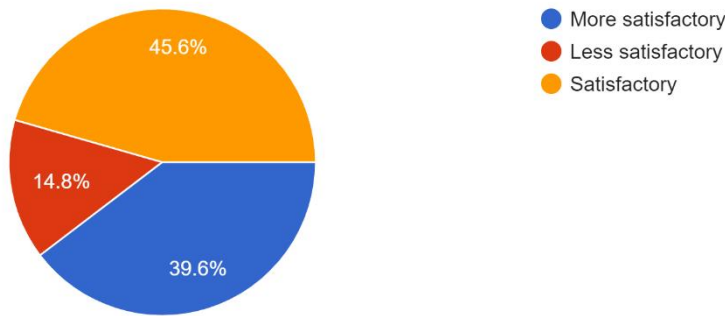

Questions	Total Response	Satisfactory	More Satisfactory	Less Satisfactory
About Library facilities in College, 'READING FACILITY'	169	45.6%	39.6%	14.8%

Interpretation:

About 39.6% of students think that Library facilities in College, 'READING FACILITY' are more satisfactory and 45.6% think are satisfactory.

Nitin
I/C PRINCIPAL
Mahendra Pratap Sharada Prasad Singh College
of Arts, Commerce & Science
Bandra (East), Mumbai - 400 051