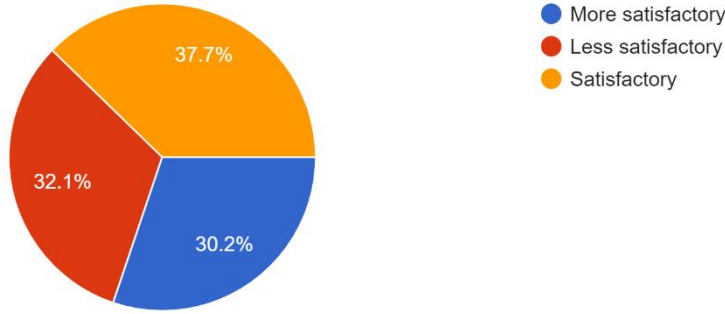

Questions	Total Response	Satisfactory	More Satisfactory	Less Satisfactory
About Infrastructure in College, 'OUTSIDE THE CLASS ROOM'	53	37.7%	30.2%	32.1%

Interpretation:

About 30.2% of students think that About Infrastructure in College, 'OUTSIDE THE CLASS ROOM' are more satisfactory and 37.7% think are satisfactory.

Nitin
I/C PRINCIPAL
Mahendra Pratap Sharada Prasad Singh College
of Arts, Commerce & Science
Bandra (East), Mumbai - 400 051