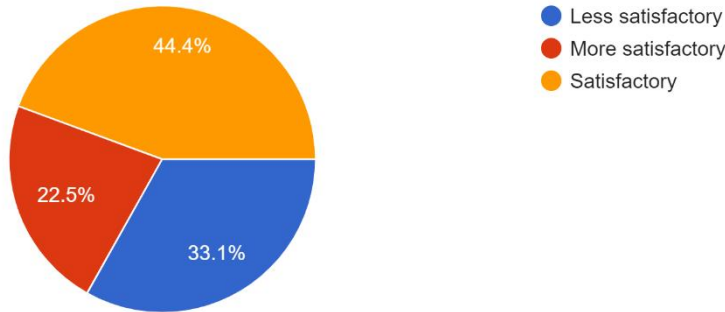

Questions	Total Response	Less Satisfactory	More Satisfactory	Satisfactory
About Office Administration in College, 'OFFICE ADMINISTRATION'	169	33.1%	22.5%	44.4%

Interpretation:

About 44.4% of students think that About Office Administration in College, 'OFFICE ADMINISTRATION' are satisfactory, 33.1% think are more satisfactory.

Nitin
I/C PRINCIPAL
Mahendra Pratap Sharada Prasad Singh College
of Arts, Commerce & Science
Bandra (East), Mumbai - 400 051