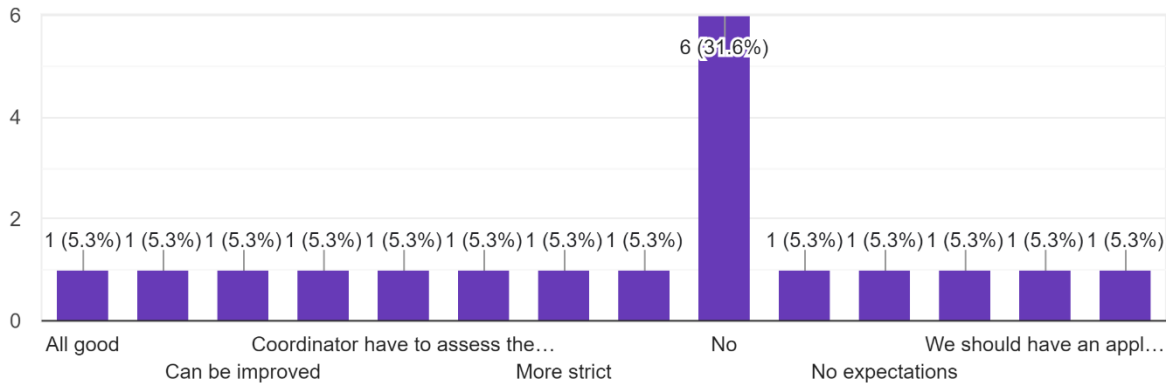

UTTAR BHARATIYA SANGH'S
MAHENDRA PRATAP SHARADA PRASAD SINGH
COLLEGE OF COMMERCE & SCIENCE
(Affiliated to University of Mumbai)
(COLLEGE CODE - 729)

Future/Suggestions/Expectations About Examination and Evaluation *

19 responses