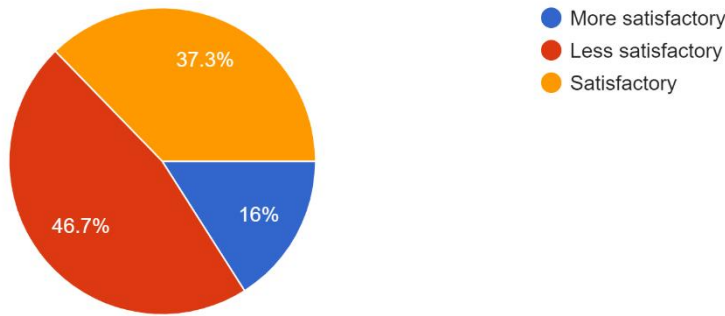

Questions	Total Response	Satisfactory	More Satisfactory	Less Satisfactory
About Gymkhana facilities in college, 'GYMKHANA INFRASTRUCTURE'	169	37.3%	16%	46.7%

Interpretation:

About 16% of students think that Gymkhana facilities in college, 'GYMKHANA INFRASTRUCTURE' are more satisfactory and 37.3% think are satisfactory.

Nitin
I/C PRINCIPAL
Mahendra Pratap Sharada Prasad Singh College
of Arts, Commerce & Science
Bandra (East), Mumbai - 400 051