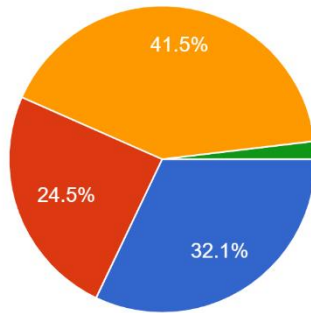

(Affiliated to University of Mumbai)

(COLLEGE CODE - 729)

About Practical Syllabus set by university, 'KNOWLEDGE WISE *'

53 responses

- More
- Less
- Optimum
- Practical Syllabus set by university was fine and I can say that is was less then required for finding job but college was not able to teach that also