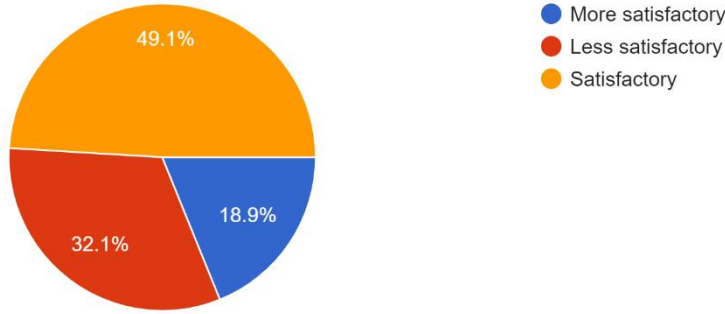

Questions	Total Response	Satisfactory	More Satisfactory	Less Satisfactory
About Co-curricular activities in College, 'DLLE'	53	49.1%	18.9%	32.1%

Interpretation:

About 18.9% of students think that About Co-curricular activities in college, 'DLLE' are more satisfactory and 49.1% think are satisfactory.

Nitin

HC PRINCIPAL
Mahendra Pratap Sharada Prasad Singh College
of Arts, Commerce & Science
Bandra (East), Mumbai - 400 051