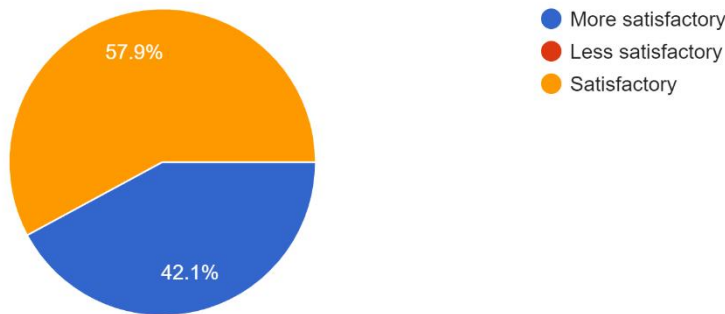

About Co-curricular activities in college, 'NSS' *

19 responses

Questions	Total Response	Satisfactory	More Satisfactory	Less Satisfactory
Co-curricular activities in College,, 'NSS '	19	57.9%	42.1%	--

Interpretation:

About 57.9% of Teachers are satisfactory in Co-curricular activities by College, 'NSS' and 42.1% are more satisfactory.

Nitin

I/C PRINCIPAL
Mahendra Pratap Sharada Prasad Singh College
of Arts, Commerce & Science
Bandra (East), Mumbai - 400 051