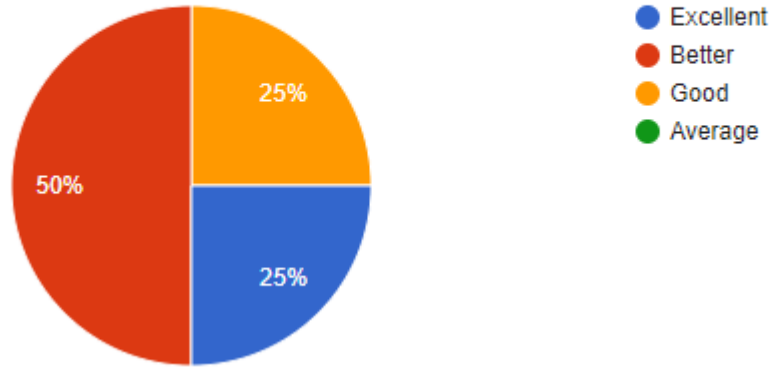

(Affiliated to University of Mumbai)

(COLLEGE CODE - 729)

1. Your opinion about in all skill of Graduate of University of Mumbai

12 responses

Questions	Total Response	Excellent	Better	Good	Average
About in all skill of Graduate of University of Mumbai	12	25%	50%	68.4%	-