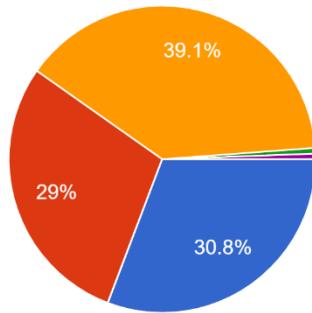

- More satisfactory
- Less satisfactory
- satisfactory
- Same as above (Only 1 or 2 teachers completed it others just comes, teaches and only God knows what they teach ....)
- They don't take lecture and you are asking about notes 🤔

Questions	Total Response	Satisfactory	More Satisfactory	Satisfactory
About Theory Syllabus completion (Teaching) by college, 'NOTES OF SYLLABUS'	78	39.1%	30.8%	29%

Interpretation:

About 30.8% of students think that the theory syllabus completion (Teaching) by college are more satisfactory 29% think are satisfactory.