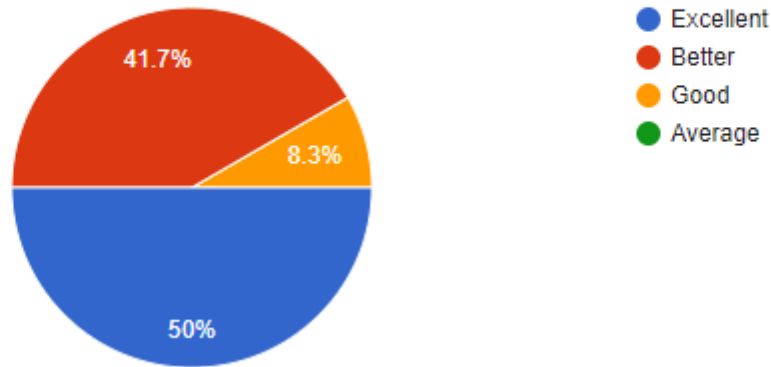

Questions	Total Response	Excellent	Better	Good	Average
Graduates of University of Mumbai are knowledge wise	12	50%	42.7%	8.3%	-

Interpretation:

About 50% of Graduates think that that the college are having excellent Graduates of University of Mumbai are knowledge wise .