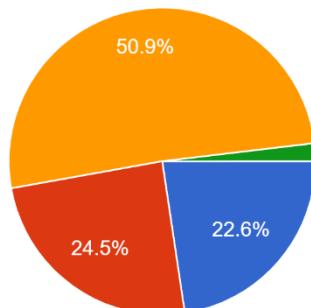

UTTAR BHARATIYA SANGH'S
MAHENDRA PRATAP SHARADA PRASAD SINGH
COLLEGE OF COMMERCE & SCIENCE

(Affiliated to University of Mumbai)

(COLLEGE CODE - 729)

About Practical Syllabus set by university, 'KNOWLEDGE WISE *'

53 responses

- More
- Less
- Optimum
- Practical Syllabus set by university was fine and I can say that is was less then required for finding job but college was not able to teach that also

Questions	Total Response	More	Less	Optimum
About Practical Syllabus set by university, 'LENGTHWISE'	53	32.1%	24.5%	41.5%

Interpretation:

About 41.5% of students think that the practical syllabus set by university, 'LENGTHWISE' are Optimum and 24.5% think are Less.

About Practical Syllabus set by university, 'DIFFICULTY LEVEL *'

53 responses

- More
- Less
- Optimum
- It was less difficult but college made it difficult by not teaching it

Nitin
I/C PRINCIPAL
Mahendra Pratap Sharada Prasad Singh College
of Arts, Commerce & Science
Bandra (East), Mumbai - 400 051