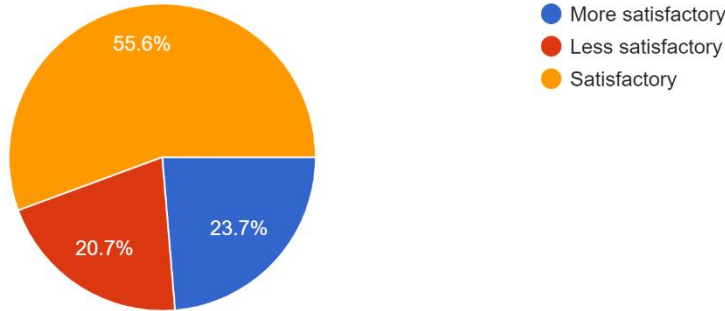

UTTAR BHARATIYA SANGH'S
MAHENDRA PRATAP SHARADA PRASAD SINGH
COLLEGE OF COMMERCE & SCIENCE
(Affiliated to University of Mumbai)
(COLLEGE CODE - 729)

About Examination and Evaluation, RESULT *
169 responses