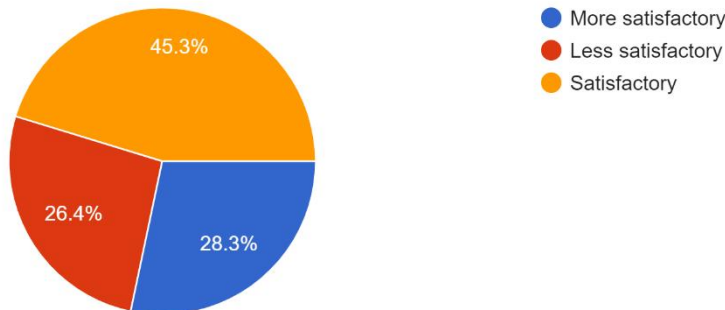

About Co-curricular activities in college, 'NSS' *

53 responses

Questions	Total Response	Satisfactory	More Satisfactory	Less Satisfactory
About Co-curricular activities in College, 'NSS'	53	45.3%	28.3%	26.4%

Interpretation:

About 28.3% of students think that About Co-curricular activities in college, 'NSS' are more satisfactory and 45.3% think are satisfactory.

Nitin
I/C PRINCIPAL
Mahendra Pratap Sharada Prasad Singh College
of Arts, Commerce & Science
Bandra (East), Mumbai - 400 051