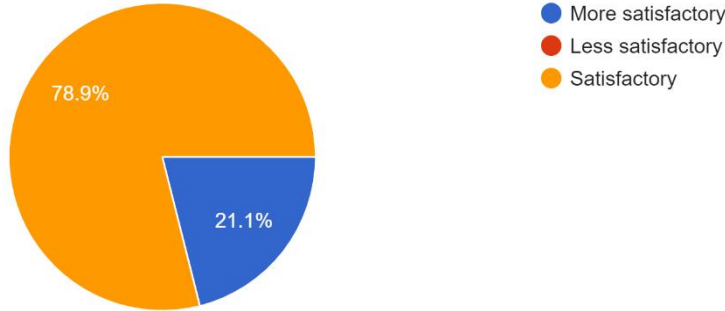

UTTAR BHARATIYA SANGH'S
MAHENDRA PRATAP SHARADA PRASAD SINGH
COLLEGE OF COMMERCE & SCIENCE
(Affiliated to University of Mumbai)
(COLLEGE CODE - 729)

About Examination and Evaluation, 'EVALUATION (CHECKING)' *

19 responses

Questions	Total Response	Satisfactory	More Satisfactory	Less Satisfactory
About Examination and Evaluation in College, 'EVALUATION(CHECKING)'	19	78.9%	20.1%	-----

Interpretation:

About 78.9% of Teachers are satisfied with the Examination and Evaluation in College, 'evaluation(checking) ' and 20.1% are more satisfied.

Nitin
I/C PRINCIPAL
Mahendra Pratap Sharada Prasad Singh College
of Arts, Commerce & Science
Bandra (East), Mumbai - 400 051