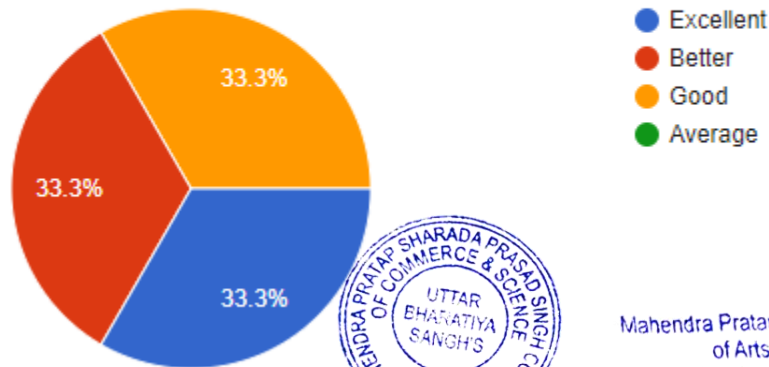

Graduates of University of Mumbai are having dedication for duties

12 responses

Nitin
I/C PRINCIPAL
Mahendra Pratap Sharada Prasad Singh College
of Arts, Commerce & Science
Bandra (East), Mumbai - 400 051