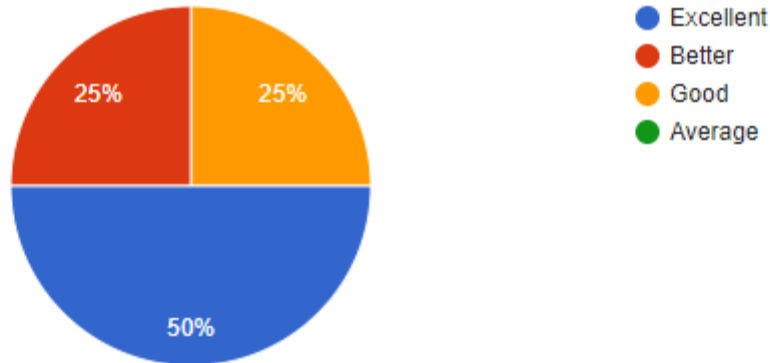

Questions Total Response Excellent Better Good Average

Questions	Total Response	Excellent	Better	Good	Average
Graduates of University of Mumbai are having ability of research	12	41.7%	41.7%	16.7%	-

Interpretation:

About 41.7% of Graduates think that the college are having excellent ability of research and 16.7% think that ability are good.

Nitin
I/C PRINCIPAL
Mahendra Pratap Sharada Prasad Singh College
of Arts, Commerce & Science
Bandra (East), Mumbai - 400 051