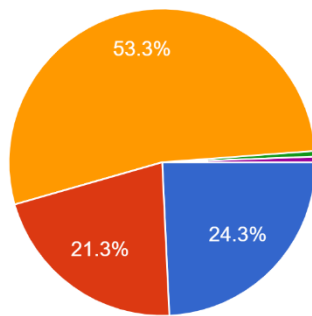

UTTAR BHARATIYA SANGH'S
MAHENDRA PRATAP SHARADA PRASAD SINGH
COLLEGE OF COMMERCE & SCIENCE

(Affiliated to University of Mumbai)

(COLLEGE CODE - 729)

About Office Administration in College, 'OFFICE NOTICES DISPLAY' *

169 responses

- Less satisfactory
- More satisfactory
- Satisfactory
- Whoever puts the goddamn notices always puts it before one day the happening of that event
- I'm studying from 3 years in this crazy clg and I don't even know where my clg notified us for anything

Questions	Total Response	Satisfactory	More Satisfactory	Less Satisfactory
About Office Administration in College, 'OFFICE NOTICE DISPLAY'	169	53.3%	21.3%	24.3%

Interpretation:

About 53.3% of students think that Office Administration in College, 'OFFICE NOTICE DISPLAY' are satisfactory, 21.3% think are more satisfactory.

Nitin

I/C PRINCIPAL
Mahendra Pratap Sharada Prasad Singh College
of Arts, Commerce & Science
Bandra (East), Mumbai - 400 051