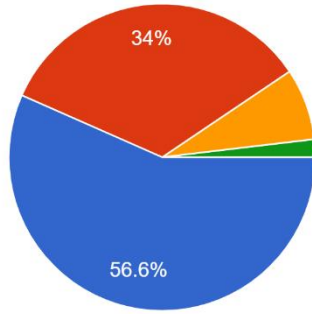

About Theory Syllabus set by university, 'LENGTHWISE'. *

53 responses

- Satisfactory
- vast
- short
- University theory syllabus cover 10% about languages and all but M.P.S.P.S COLLEGE cannot cover that syllabus