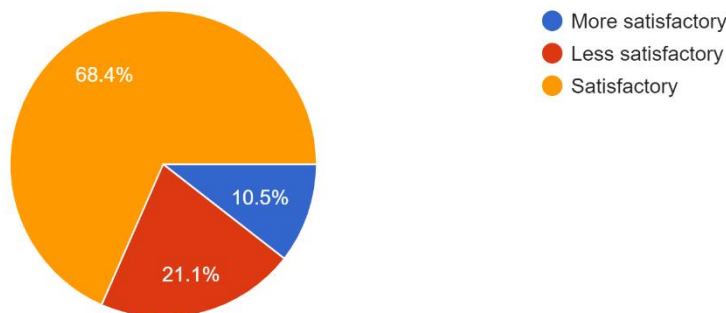

Questions	Total Response	Satisfactory	More Satisfactory	Less Satisfactory
About Scholarship/ Free ship Process in College, 'Scholarship/ Free ship'	19	68.4%	10.5%	21.1%

Interpretation:

About 73.7% of Teachers are satisfactory About Scholarship Free ship Process in College, 'Scholarship/ Free ship' and 26.3% are more satisfactory.

I/C PRINCIPAL
Mahendra Pratap Sharada Prasad Singh College
of Arts, Commerce & Science
Bandra (East), Mumbai - 400 051