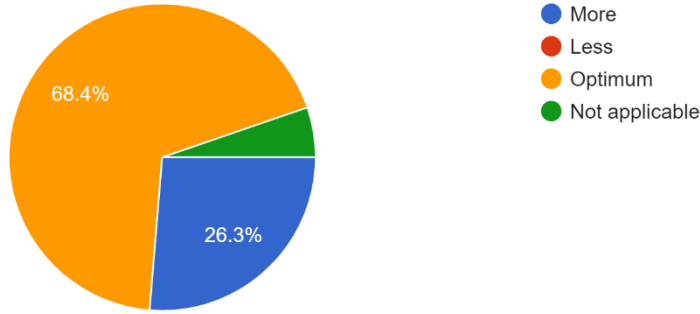

Questions	Total Response	More	Less	Optimum
About Practical Syllabus set by university, 'KNOWLEDGE WISE'	19	26.3%	0%	68.4%

Interpretation:

About 26.3% of Teachers think that the about practical set by university 'KNOWLEDGE WISE' are more and 68.4% are optimum.

Nitin

UGC PRINCIPAL
Mahendra Pratap Sharada Prasad Singh College
of Arts, Commerce & Science
Bandra (East), Mumbai - 400 051