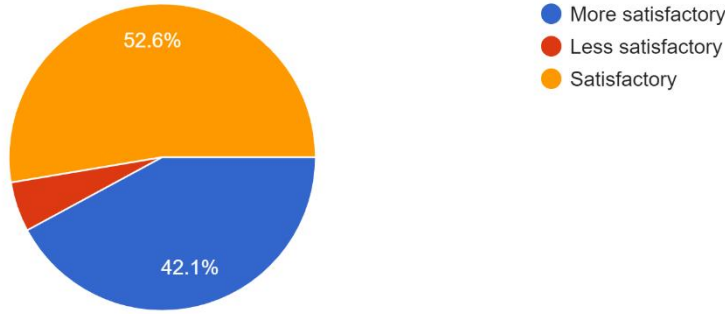

UTTAR BHARATIYA SANGH'S
MAHENDRA PRATAP SHARADA PRASAD SINGH
COLLEGE OF COMMERCE & SCIENCE
(Affiliated to University of Mumbai)
(COLLEGE CODE - 729)

About Co-curricular activities in college, 'CULTURAL' *

19 responses

Questions	Total Response	Satisfactory	More Satisfactory	Less Satisfactory
Co-curricular activities in College, 'CULTURAL'	19	52.6%	42.1%	16.3%

Interpretation:

About 52.6% of Teachers are satisfactory in Co-curricular activities by College, 'CULTURAL' and 42.1% are more satisfactory.

Nitin

I/C PRINCIPAL
Mahendra Pratap Sharada Prasad Singh College
of Arts, Commerce & Science
Bandra (East), Mumbai - 400 051