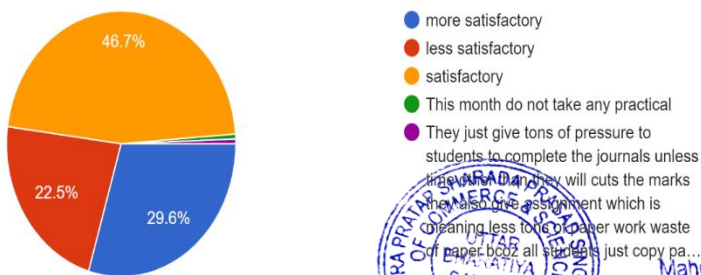

Nitin
I/C PRINCIPAL
Mahendra Pratap Sharada Prasad Singh College
of Arts, Commerce & Science
Bandra (East), Mumbai - 400 051