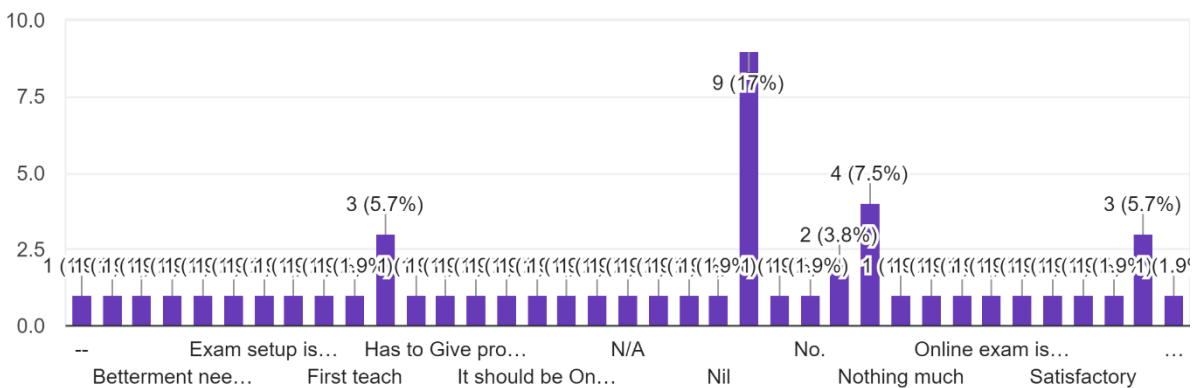

Future/Suggestions/Expectations About Examination and Evaluation *

53 responses