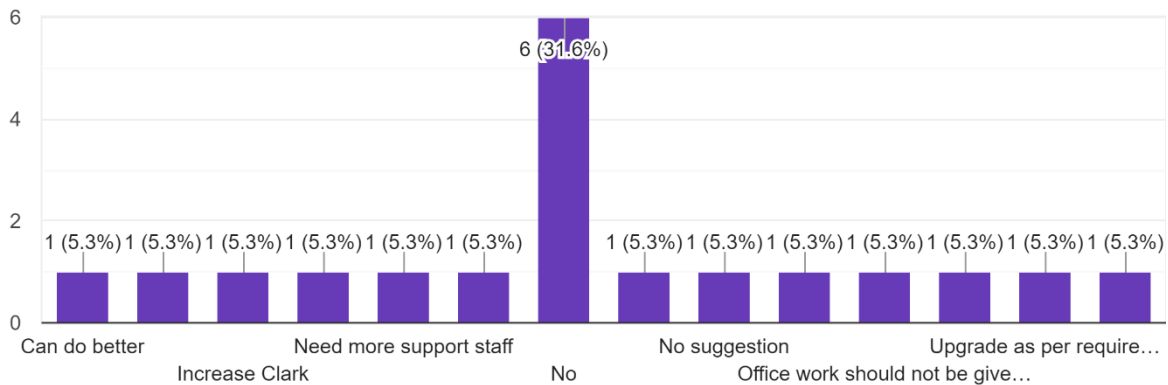

UTTAR BHARATIYA SANGH'S
MAHENDRA PRATAP SHARADA PRASAD SINGH
COLLEGE OF COMMERCE & SCIENCE
(Affiliated to University of Mumbai)
(COLLEGE CODE - 729)

Future/Suggestions/Expectations About Office Administration in College* *

19 responses