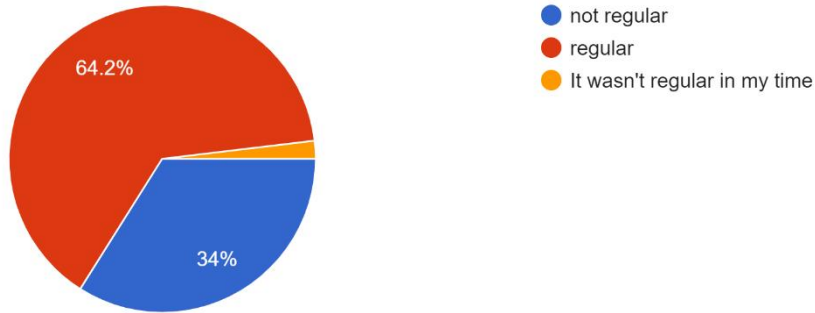

UTTAR BHARATIYA SANGH'S
MAHENDRA PRATAP SHARADA PRASAD SINGH
COLLEGE OF COMMERCE & SCIENCE
(Affiliated to University of Mumbai)
(COLLEGE CODE - 729)

About Theory Syllabus completion (Teaching) by college, 'CLASS TEST'* *

53 responses

Questions

About Theory Syllabus
Completion by college,
'Class Test'

Questions	Total Response	Regular	Not Regular
About Theory Syllabus Completion by college, 'Class Test'	53	64.2%	34%

Interpretation:

About 64.2% students think that the Class Test are regular conducted by college.

About Practical Syllabus completion (Teaching) by College, 'JOURNAL COMPLETION'

53 responses