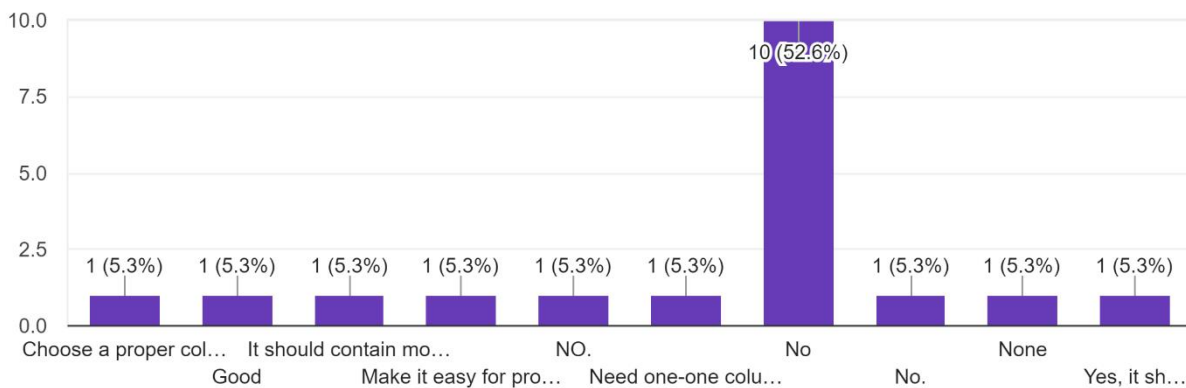

UTTAR BHARATIYA SANGH'S
MAHENDRA PRATAP SHARADA PRASAD SINGH
COLLEGE OF COMMERCE & SCIENCE
(Affiliated to University of Mumbai)
(COLLEGE CODE - 729)

Do you have any suggestion for college Prospectus? *

19 responses

About Scholarship / Free ship process *

19 responses