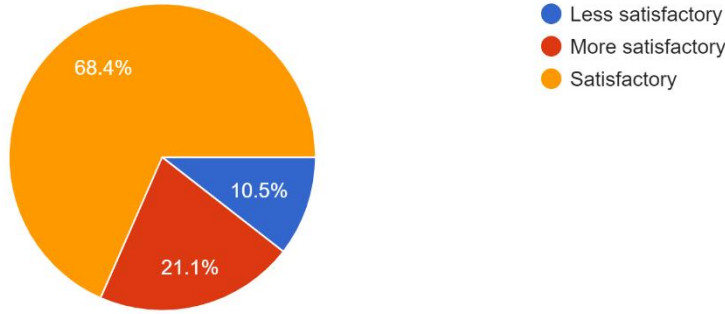

Questions	Total Response	Satisfactory	More Satisfactory	Less Satisfactory
About Office Administration in College,, 'OFFICE NOTICE DISPLAY '	19	68.4%	21.1%	10.5%

Interpretation:

About 68.4% of Teachers are satisfied about office administration by college, 'OFFICE NOTICE DISPLAY' and 21.1% are more satisfied.

Nitin
I/C PRINCIPAL
Mahendra Pratap Sharada Prasad Singh College
of Arts, Commerce & Science
Bandra (East), Mumbai - 400 051