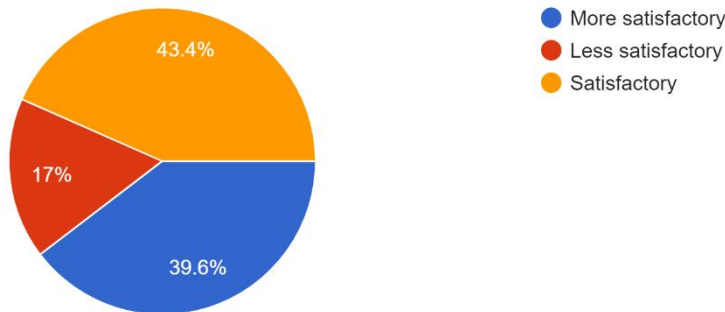

About Library facilities in College, 'BOOK ISSUING' *

53 responses

Questions	Total Response	Satisfactory	More Satisfactory	Less Satisfactory
About Library facilities in College, 'BOOK ISSUING'	53	43.4%	39.6%	17%

Interpretation:

About 43.4% of students think that the Library facilities in College, 'BOOK ISSUING' are satisfactory, 39.6% think are more satisfactory.

[Signature]
I/C PRINCIPAL
Mahendra Pratap Sharada Prasad Singh College
of Arts, Commerce & Science
Bandra (East), Mumbai - 400 051