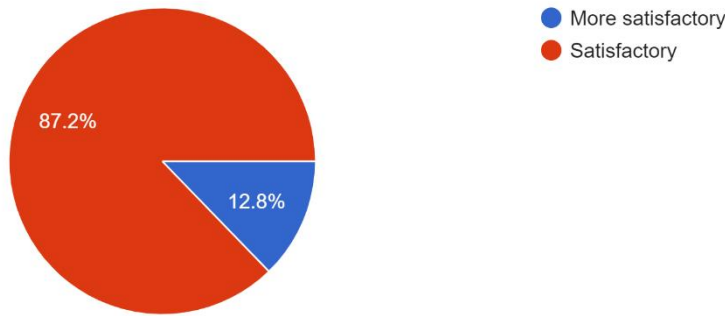

Questions	Total Response	Satisfactory	More Satisfactory
About Infrastructure in College, 'WASHING IN SPECIFIC'	169	87.2%	12.8%

Interpretation:

About 12.2% of students think About Infrastructure in college, 'WASHING IN SPECIFIC' are more satisfactory and 87.2% think are satisfactory.

Nitin
I/C PRINCIPAL
Mahendra Pratap Sharada Prasad Singh College
of Arts, Commerce & Science
Bandra (East), Mumbai - 400 051