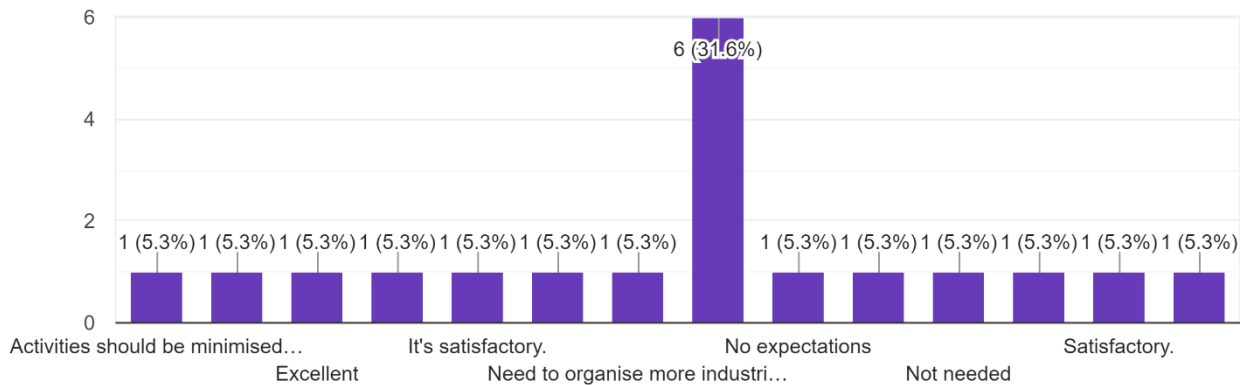

UTTAR BHARATIYA SANGH'S
MAHENDRA PRATAP SHARADA PRASAD SINGH
COLLEGE OF COMMERCE & SCIENCE
(Affiliated to University of Mumbai)
(COLLEGE CODE - 729)

Future/Suggestions/Expectations About Co-curricular activities in college* *

19 responses