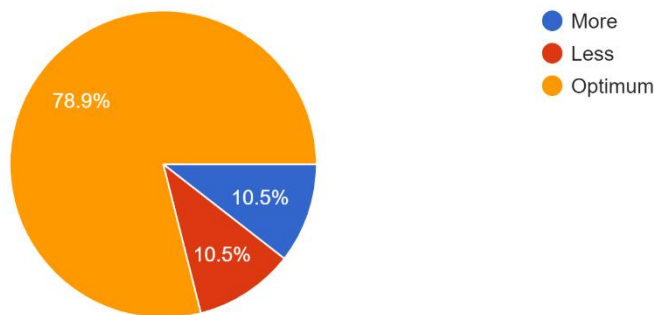

Questions	Total Response	More	Less	Optimum
About Theory Syllabus set by university, 'DIFFICULTY LEVEL'	19	10.5%	10.5%	78.9%

Interpretation:

About 10.5% of Teachers think that the difficulty level of theory Syllabus set by university are more and 78.9% are optimum.

Nitin

I/C PRINCIPAL
Mahendra Pratap Sharada Prasad Singh College
of Arts, Commerce & Science
Bandra (East), Mumbai - 400 051