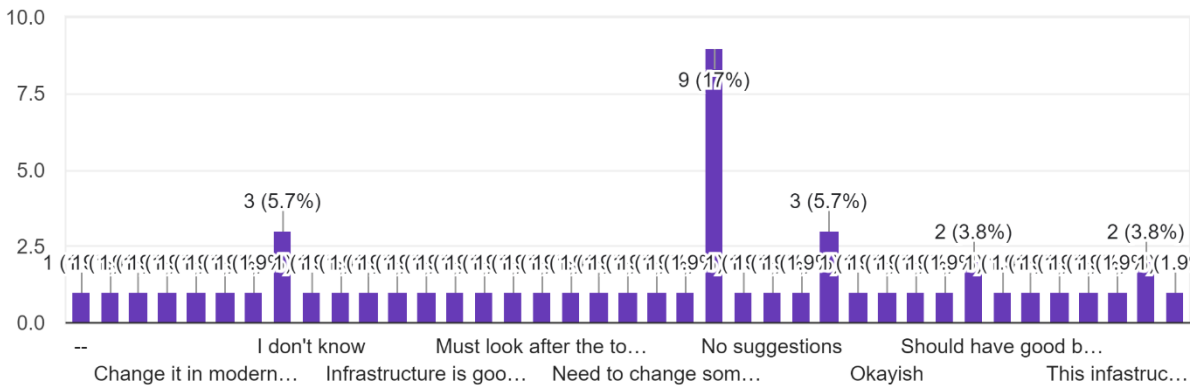

UTTAR BHARATIYA SANGH'S
MAHENDRA PRATAP SHARADA PRASAD SINGH
COLLEGE OF COMMERCE & SCIENCE
(Affiliated to University of Mumbai)
(COLLEGE CODE - 729)

Future/Suggestions/Expectations About Infrastructure *

53 responses