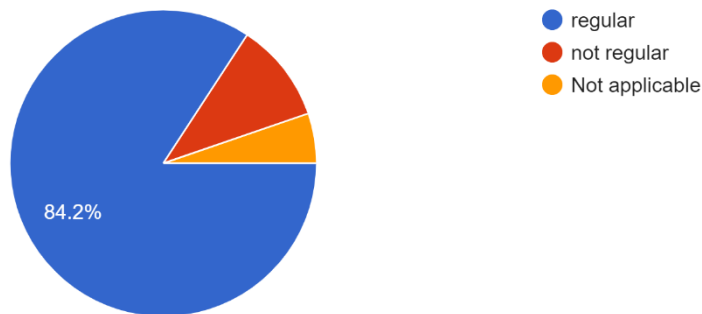

Questions	Total Response	Regular	Not Regular	Not Applicable
About Practical Syllabus completion(Teaching) by College,, 'PRACTICAL SCHEDULE '	19	84.2%	10.6%	5%

Interpretation:

About 84.2% of Teachers are regular About Practical Syllabus completion(Teaching) by College,, 'PRACTICAL SCHEDULE' and 10.6% are not regular.

Nitin
H/C PRINCIPAL
Mahendra Pratap Sharada Prasad Singh College
of Arts, Commerce & Science
Bandra East, Mumbai - 400 051