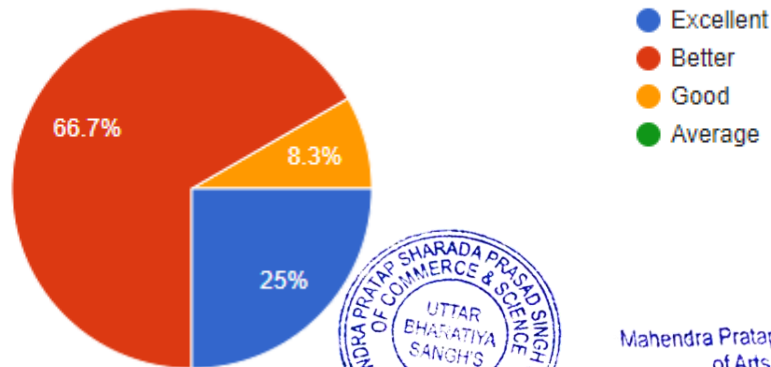

Nitin
I/C PRINCIPAL
Mahendra Pratap Sharada Prasad Singh College
of Arts, Commerce & Science
Bandra (East), Mumbai - 400 051