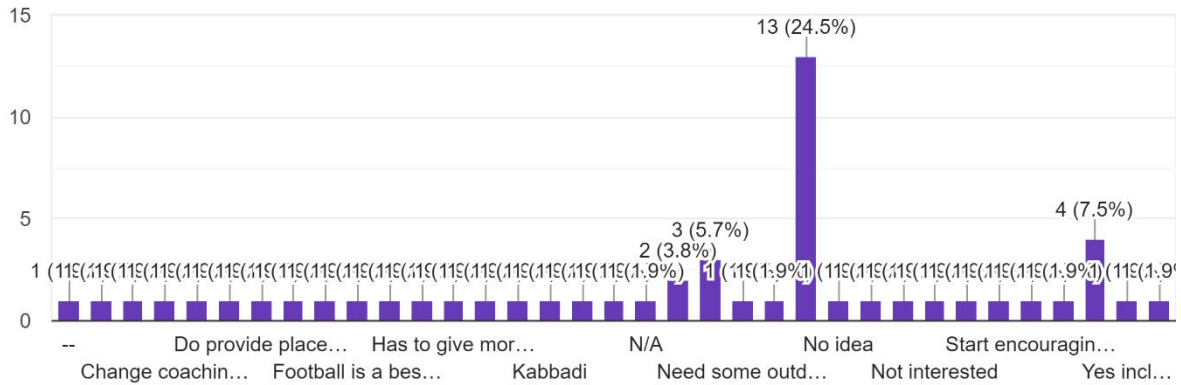

UTTAR BHARATIYA SANGH'S
MAHENDRA PRATAP SHARADA PRASAD SINGH
COLLEGE OF COMMERCE & SCIENCE
(Affiliated to University of Mumbai)
(COLLEGE CODE - 729)

Any other innovative suggestion for sports activity? *

53 responses