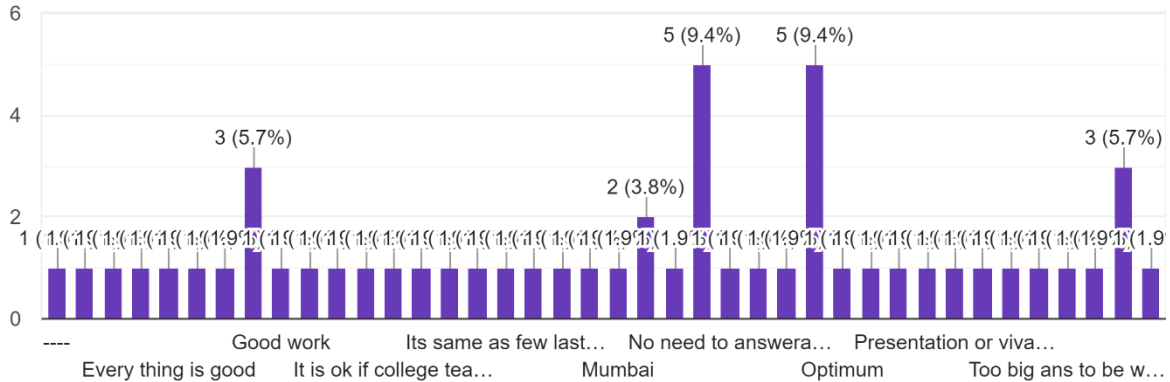

Future/Suggestions/Expectations About Practical Syllabus set by University *

53 responses

Nitin
I/C PRINCIPAL
Mahendra Pratap Sharada Prasad Singh College
of Arts, Commerce & Science
Bandra (East), Mumbai - 400 051