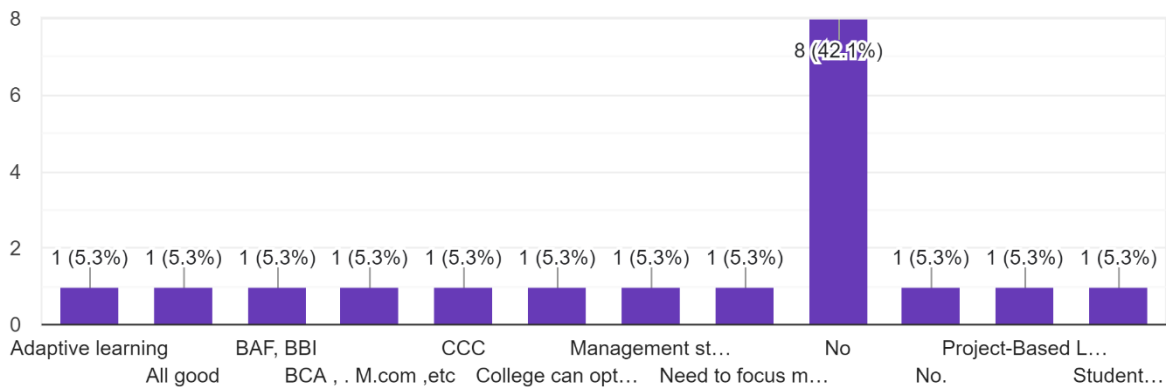

Any other innovative suggestion for any other courses? *

19 responses