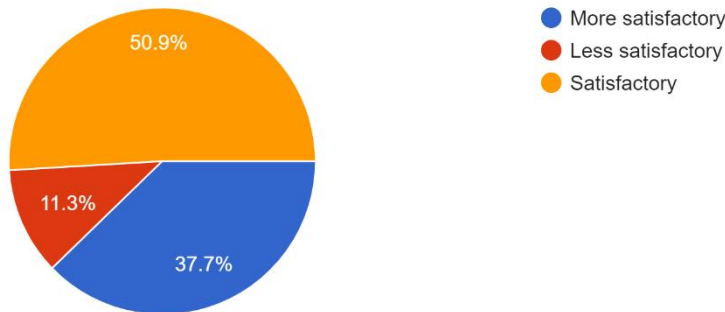

About Examination and Evaluation, 'EXAMINATION PAPERS' *

53 responses

Questions	Total Response	Satisfactory	More Satisfactory	Less Satisfactory
About Examination and evaluation in College, 'EXAMINATION PAPERS'	53	50.9%	37.7%	11.3%

Interpretation:

About 37.7% of students think that Examination and evaluation in college, 'EXAMINATION PAPERS' are more satisfactory and 50.9% think are satisfactory.

Nitin
IIC PRINCIPAL
Mahendra Pratap Sharada Prasad Singh College
of Arts, Commerce & Science
Bandra (East), Mumbai - 400 051