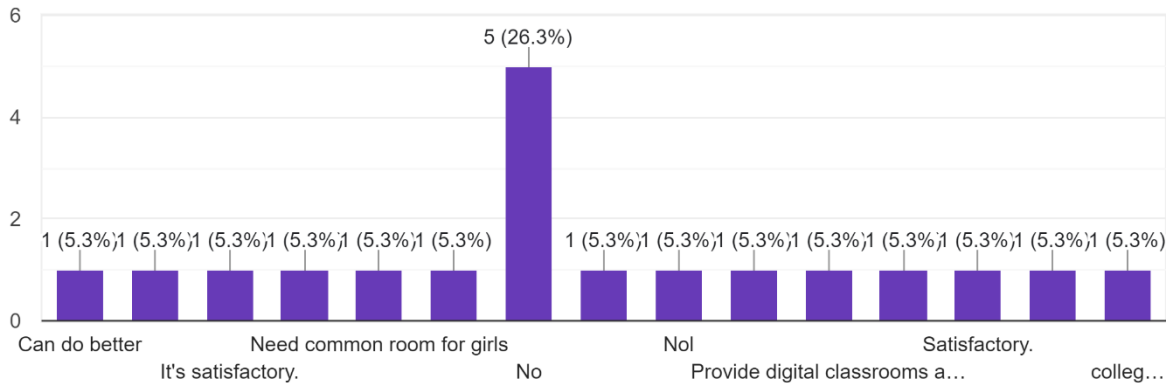

Future/Suggestions/Expectations About Infrastructure *

19 responses

About Gymkhana facilities in College, 'GYMKHANA TIMING *

19 responses

Questions	Total Response	Satisfactory	More Satisfactory	Less Satisfactory
About Gymkhana facilities in College,, 'GYMKHANA TIMING '	19	73.7%	6.2%	21.1%