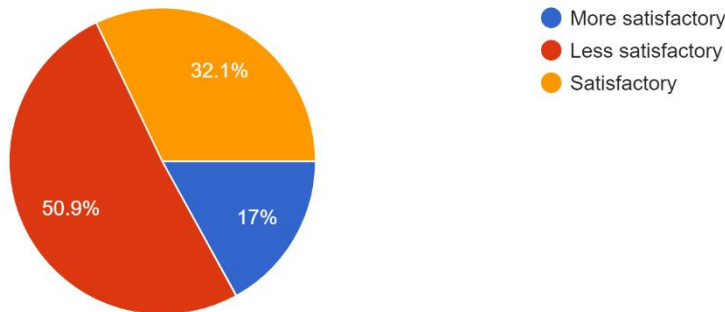

53 responses

About Scholarship / Freeship process *

53 responses

Questions	Total Response	Satisfactory	More Satisfactory	Less Satisfactory
About facilities in College, 'SCHOLARSHIP/ FREESHIP PROCESS'	53	32.1%	17%	50.9%