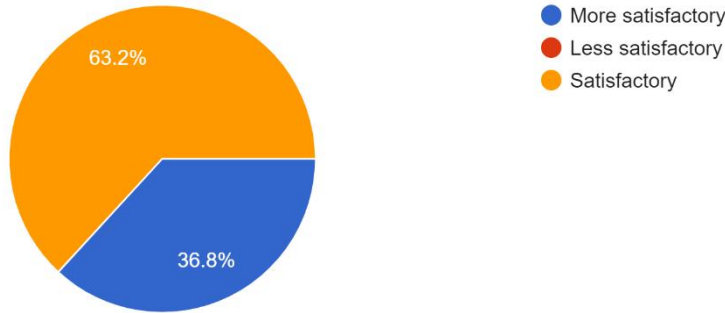

UTTAR BHARATIYA SANGH'S
MAHENDRA PRATAP SHARADA PRASAD SINGH
COLLEGE OF COMMERCE & SCIENCE
(Affiliated to University of Mumbai)
(COLLEGE CODE - 729)

About Library facilities in college, 'READING FACILITY'

19 responses

Questions	Total Response	Satisfactory	More Satisfactory	Less Satisfactory
About Office Library Facilities in College,, 'READING FACILITY '	19	63.2%	36.8%	--

Interpretation:

About 63.2% of Teachers are Satisfactory About Office Library Facilities in College,, 'READING FACILITY ' and 36.8% are more Satisfactory.

Nitin
I/C PRINCIPAL
Mahendra Pratap Sharada Prasad Singh College
of Arts, Commerce & Science
Bandra (East), Mumbai - 400 051