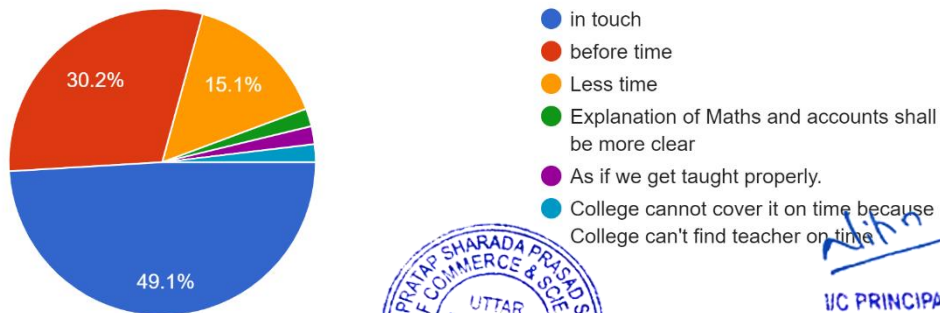

About Theory Syllabus completion (Teaching) by college. 'SYLLABUS COMPLETION'

53 responses

I/C PRINCIPAL
Mahendra Pratap Sharada Prasad Singh College
of Arts, Commerce & Science
Bandra (East), Mumbai - 400 051