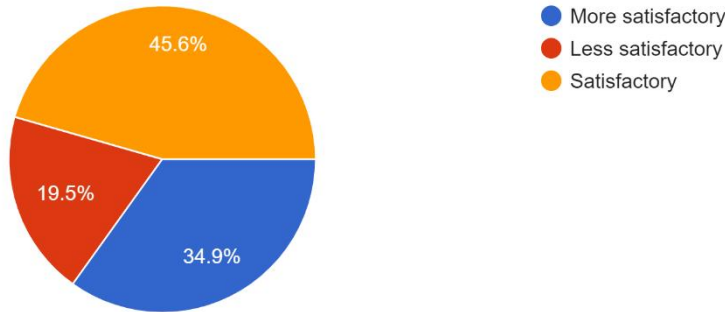

Questions	Total Response	Satisfactory	More Satisfactory	Less Satisfactory
About Library facilities in College, 'BOOK ISSUING'	169	45.6%	34.9%	19.5%

Interpretation:

About 45.6% of students think that the Library facilities in College, 'BOOK ISSUING' are satisfactory, 34.9% think are more satisfactory.

Nitin
I/C PRINCIPAL
Mahendra Pratap Sharada Prasad Singh College
of Arts, Commerce & Science
Bandra (East), Mumbai - 400 051