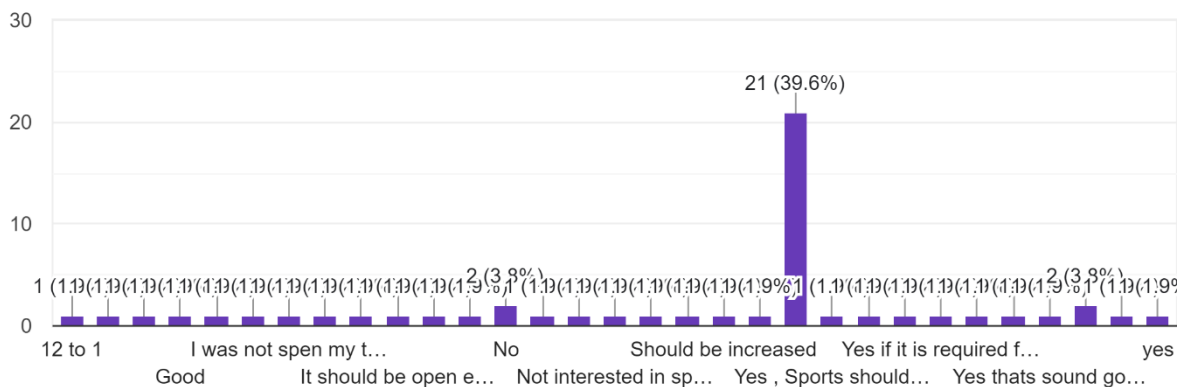

Do you suggest that daily one hour should provided for Gymkhana by extending the college hours? (Schedule of Academics is 7.30 am to 11.30. am) ...hen academic schedule will be from 12pm to 1 pm)

53 responses