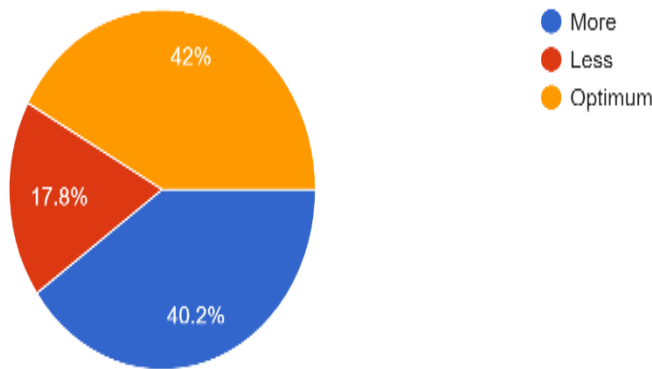

About Practical Syllabus set by university, 'KNOWLEDGE WISE *

169 responses

Questions	Total Response	More	Less	Optimum
About Practical Syllabus set by university, 'LENGTHWISE'	169	40.2%	17.8%	42%

Interpretation: