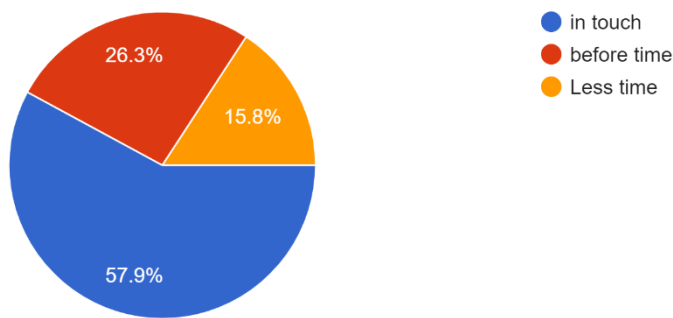

Questions	Total Response	In Time	Late Time	Before Time
About Practical Syllabus completion(Teaching) by College, 'SYLLABUS COMPLETION'	19	57.9%	15.8	26.3%

Interpretation:

About 57.9% of Teachers think that the Practical Syllabus completion(Teaching) by College are in time and 26.3% are before time.

Nitin

I/C PRINCIPAL

Mahendra Pratap Sharada Prasad Singh College
of Arts, Commerce & Science
Bandra (East), Mumbai - 400 051