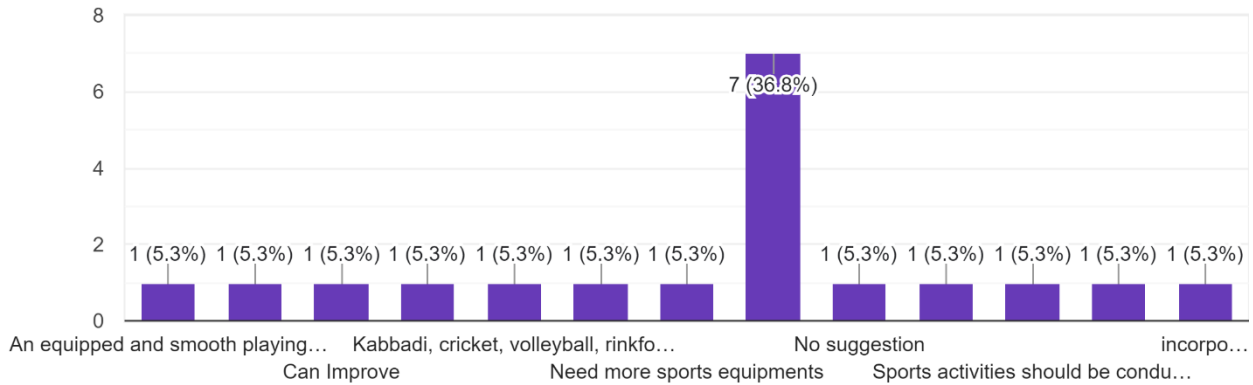

UTTAR BHARATIYA SANGH'S
MAHENDRA PRATAP SHARADA PRASAD SINGH
COLLEGE OF COMMERCE & SCIENCE
(Affiliated to University of Mumbai)
(COLLEGE CODE - 729)

Any other innovative suggestion for sports activity? *

19 responses