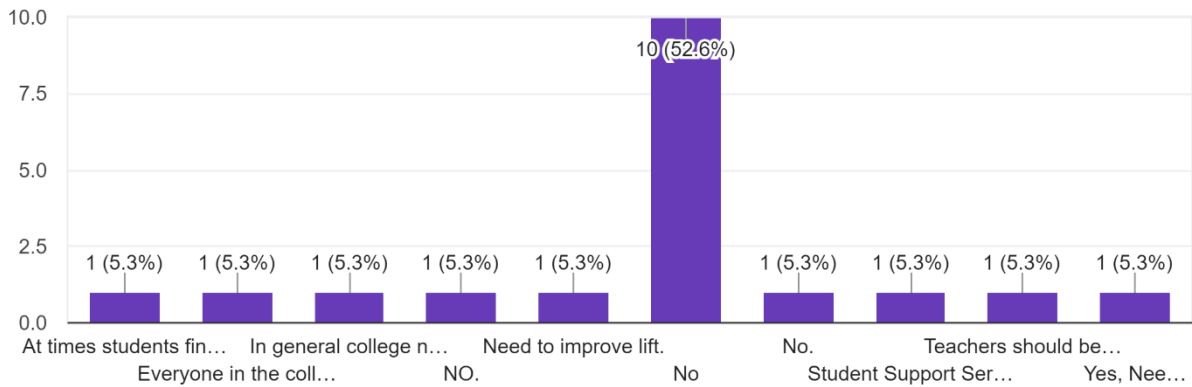

Do you have any suggestions for college in general? * Your answer

19 responses