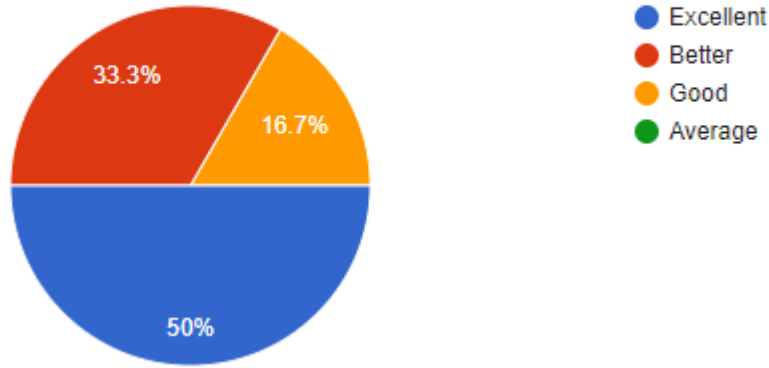

UTTAR BHARATIYA SANGH'S
MAHENDRA PRATAP SHARADA PRASAD SINGH
COLLEGE OF COMMERCE & SCIENCE
(Affiliated to University of Mumbai)
(COLLEGE CODE - 729)

Graduates of University of Mumbai are having writing skills

12 responses

Questions	Total Response	Excellent	Better	Good	Average

Graduates of University of Mumbai are having writing skills	12	50%	33.3%	16.7%	-

Interpretation:

About 50% of Graduates think that the college are having excellent writing skills and 16.7% think that skills are good.