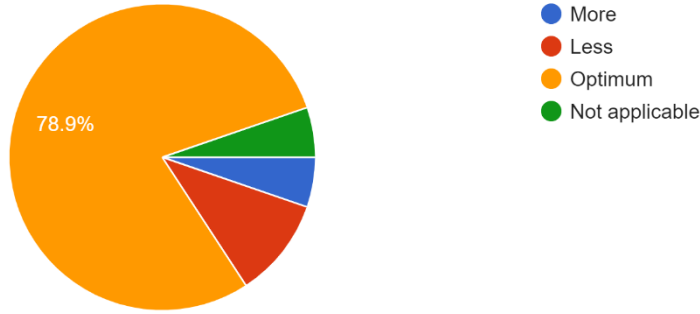

UTTAR BHARATIYA SANGH'S
MAHENDRA PRATAP SHARADA PRASAD SINGH
COLLEGE OF COMMERCE & SCIENCE
(Affiliated to University of Mumbai)
(COLLEGE CODE - 729)

About Practical Syllabus set by university, 'DIFFICULTY LEVEL' *

19 responses

Questions	Total Response	More	Less	Optimum
About Practical Syllabus set by university, 'DIFFICULTY LEVEL'	19	20%	11.1%	68.9%

Interpretation:

About 20% of Teachers think that the about practical set by university 'DIFFICULTY LEVEL' are more and 68.9% are optimum.

Nitin

I/C PRINCIPAL
Mahendra Pratap Sharada Prasad Singh College
of Arts, Commerce & Science
Bandra (East), Mumbai - 400 051