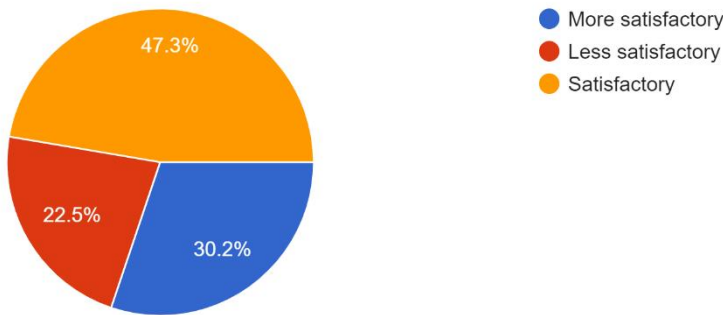

UTTAR BHARATIYA SANGH'S
MAHENDRA PRATAP SHARADA PRASAD SINGH
COLLEGE OF COMMERCE & SCIENCE
(Affiliated to University of Mumbai)
(COLLEGE CODE - 729)

About Co-curricular activities in college, 'CULTURAL' *
169 responses