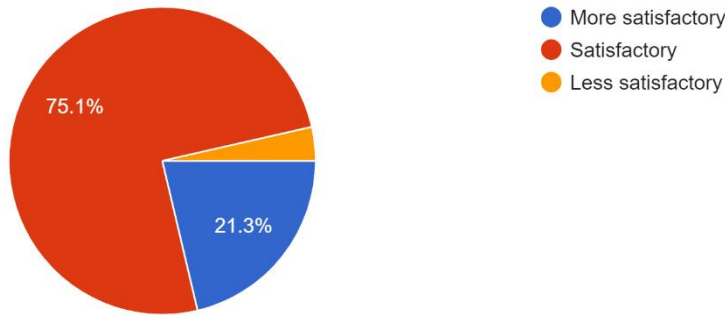

Questions	Total Response	Satisfactory	More Satisfactory	Less Satisfactory
About Infrastructure in College, 'OUTSIDE THE CLASS ROOM'	169	75.1%	21.3%	3.4%

Interpretation:

About 21.3% of students think that About Infrastructure in College, 'OUTSIDE THE CLASS ROOM' are more satisfactory and 75.3% think are satisfactory.

Nitin
I/C PRINCIPAL
Mahendra Pratap Sharada Prasad Singh College
of Arts, Commerce & Science
Bandra East, Mumbai - 400 051