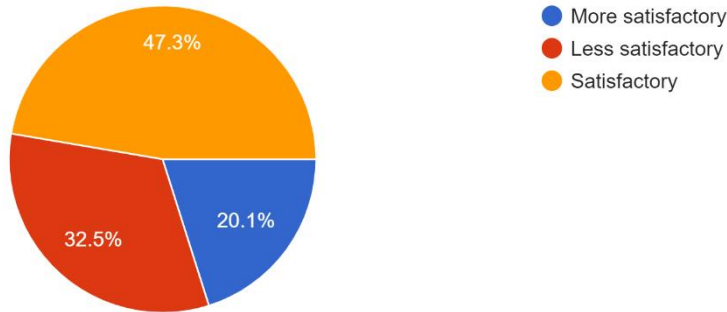

Questions	Total Response	Satisfactory	More Satisfactory	Less Satisfactory
About Infrastructure in College, 'INSIDE THE CLASS ROOM'	169	47.3%	20.1%	32.5%

Interpretation:

About 20.1% of students think that About Infrastructure in College, 'INSIDE THE CLASS ROOM' 'are more satisfactory and 47.3% think are satisfactory.

Nitin
I/C PRINCIPAL
Mahendra Pratap Sharada Prasad Singh College
of Arts, Commerce & Science
Bandra (East), Mumbai - 400 051