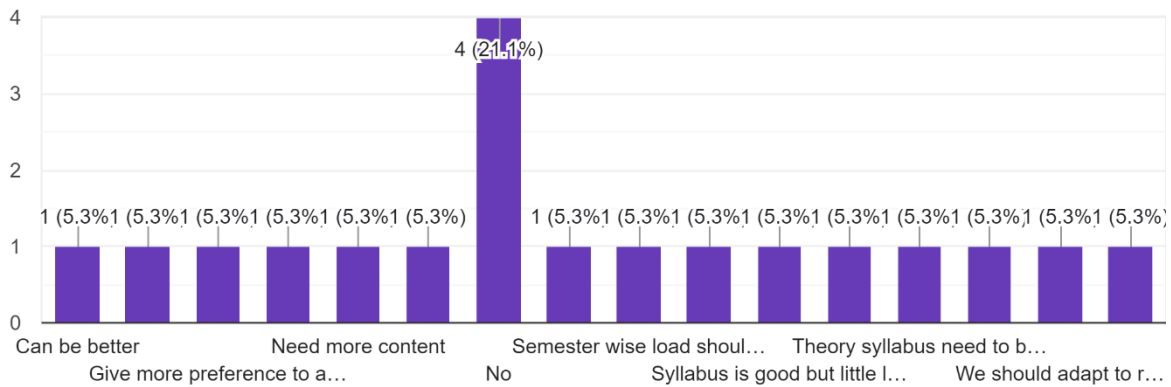

UTTAR BHARATIYA SANGH'S
MAHENDRA PRATAP SHARADA PRASAD SINGH
COLLEGE OF COMMERCE & SCIENCE
(Affiliated to University of Mumbai)
(COLLEGE CODE - 729)

Future/Suggestions/Expectations About Theory Syllabus set by university* Your Answer

19 responses

About Practical Syllabus set by university, 'LENGTHWISE.' *

19 responses