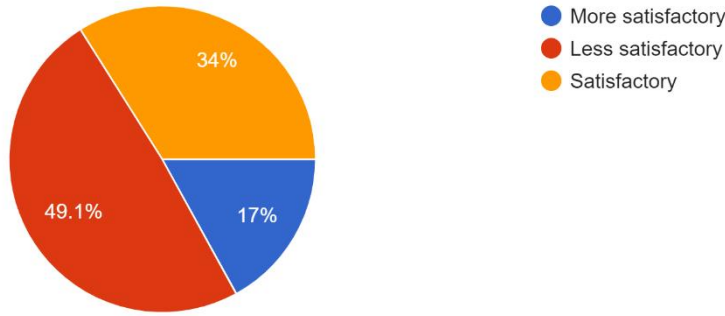

Questions	Total Response	Satisfactory	More Satisfactory	Less Satisfactory
About Gymkhana facilities in college, 'GYMKHANA INFRASTRUCTURE'	53	34%	17%	49.1%

Interpretation:

About 17% of students think that Gymkhana facilities in college, 'GYMKHANA INFRASTRUCTURE' are more satisfactory and 34% think are satisfactory.

Nitin
I/C PRINCIPAL
Mahendra Pratap Sharada Prasad Singh College
of Arts, Commerce & Science
Bandra (East), Mumbai - 400 051