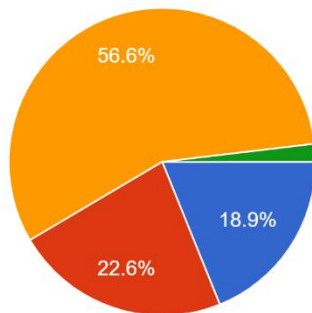

UTTAR BHARATIYA SANGH'S
MAHENDRA PRATAP SHARADA PRASAD SINGH
COLLEGE OF COMMERCE & SCIENCE
(Affiliated to University of Mumbai)
(COLLEGE CODE - 729)

About Theory Syllabus set by university, 'LENGTHWISE'. *

53 responses

- Satisfactory
- vast
- short
- University theory syllabus cover 10% about languages and all but M.P.S.P.S COLLEGE cannot cover that syllabus

Questions	Total Response	Satisfactory	Vast	Short
About Theory Syllabus set by university, 'LENGTHWISE'	53	56.6%	34%	10.4%

Interpretation:

About 56.6% of students think that the Theory Syllabus set by university, 'LENGTHWISE' are satisfactory 34% think are vast.

About Theory Syllabus set by university, 'DIFFICULTY LEVEL' *

53 responses

- More
- Less
- Optimum
- It was less difficult but college made it difficult by not teaching it

Nitin
I/C PRINCIPAL
Mahendra Pratap Sharada Prasad Singh College
of Arts, Commerce & Science
Bandra (East), Mumbai - 400 051