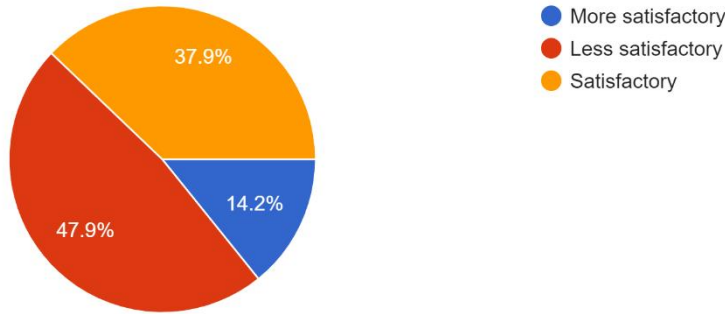

(Affiliated to University of Mumbai)

(COLLEGE CODE - 729)

About Gymkhana facilities in College, 'GYMKHANA TIMING *

169 responses

Questions	Total Response	Satisfactory	More Satisfactory	Less Satisfactory
About Gymkhana facilities in college, 'GYMKHANA TIMING'	169	37.9%	14.2%	47.9%