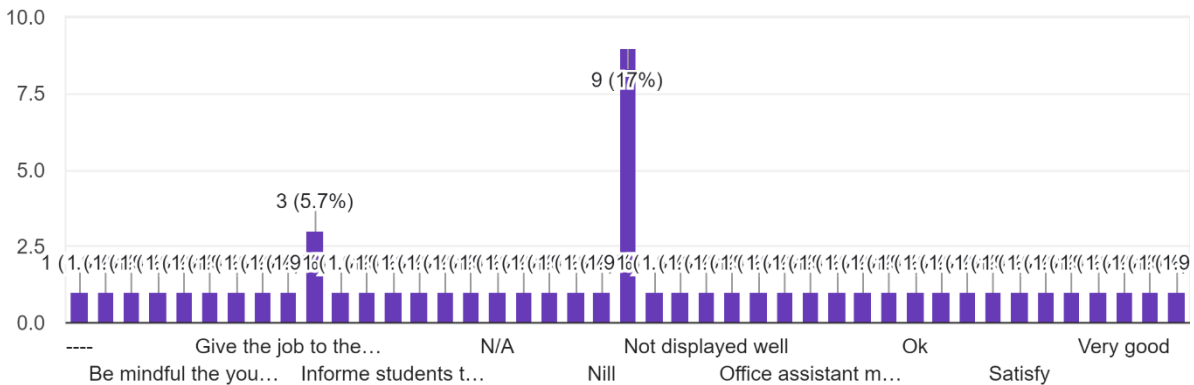

UTTAR BHARATIYA SANGH'S
MAHENDRA PRATAP SHARADA PRASAD SINGH
COLLEGE OF COMMERCE & SCIENCE
(Affiliated to University of Mumbai)
(COLLEGE CODE - 729)

Future/Suggestions/Expectations About Office Administration in College* *

53 responses