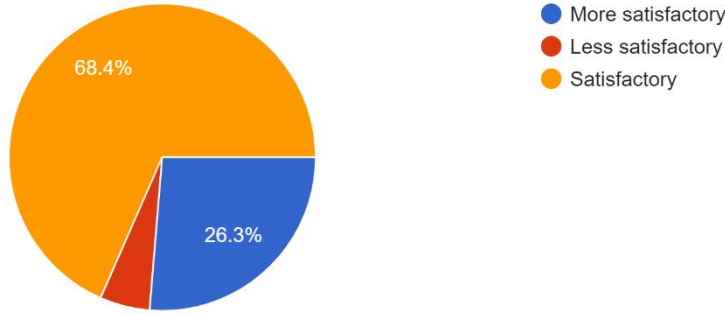

UTTAR BHARATIYA SANGH'S
MAHENDRA PRATAP SHARADA PRASAD SINGH
COLLEGE OF COMMERCE & SCIENCE
(Affiliated to University of Mumbai)
(COLLEGE CODE - 729)

About Co-curricular activities in college, 'DLLE *'

19 responses

Questions	Total Response	Satisfactory	More Satisfactory	Less Satisfactory
Co-curricular activities in College,, 'DLLE '	19	68.4%	28.3%	4.3%

Interpretation:

About 68.4% of Teachers are satisfactory in Co-curricular activities by College, 'NSS ' and 28.3% are more satisfactory.

Nitin
I/C PRINCIPAL
Mahendra Pratap Sharada Prasad Singh College
of Arts, Commerce & Science
Bandra (East), Mumbai - 400 051