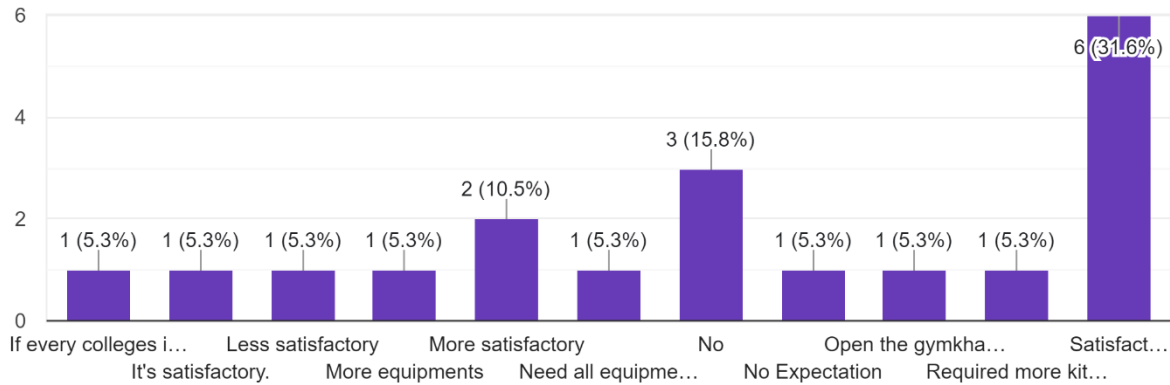

UTTAR BHARATIYA SANGH'S
MAHENDRA PRATAP SHARADA PRASAD SINGH
COLLEGE OF COMMERCE & SCIENCE
(Affiliated to University of Mumbai)
(COLLEGE CODE - 729)

Future/Suggestions/Expectations About Gymkhana facilities in College *

19 responses