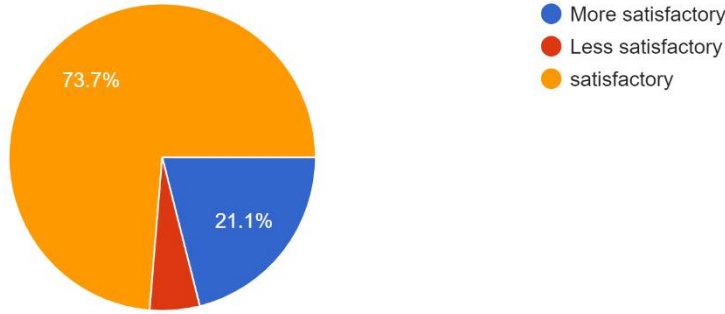

UTTAR BHARATIYA SANGH'S
MAHENDRA PRATAP SHARADA PRASAD SINGH
COLLEGE OF COMMERCE & SCIENCE
(Affiliated to University of Mumbai)
(COLLEGE CODE - 729)

About Theory Syllabus completion (Teaching) by College, 'NOTES OF SYLLABUS'

19 responses

Questions	Total Response	Satisfactory	More Satisfactory	Less Satisfactory
About Practical Syllabus completion(Teaching) by College,, 'NOTES OF SYLLABUS'	19	73.7%	21.1%	5%

Interpretation:

About 73.7% of Teachers are satisfied About Practical Syllabus completion(Teaching) by College,, 'NOTES OF SYLLABUS' and 21.1% are more satisfactory.

Nitin
H/C PRINCIPAL
Mahendra Pratap Sharada Prasad Singh College
of Arts, Commerce & Science
Bandra (East), Mumbai - 400 051