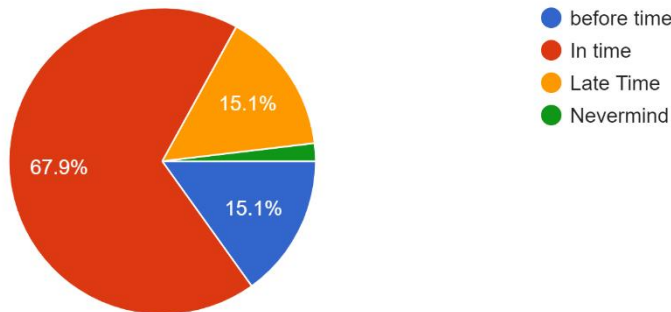

About Practical Syllabus completion (Teaching) by College, 'SYLLABUS COMPLETION'

53 responses

Questions	Total Response	In Time	Late Time	Before Time
About Practical Syllabus Completion by college, 'Syllabus Completion'.	53	67.9%	15.1%	15.1%

Interpretation:

About 67.9% of students think that Practical Syllabus Completion by college 'Syllabus Completion' are on time, 15.1% think are before time.

Nikhil
I/C PRINCIPAL
Mahendra Pratap Sharada Prasad Singh College
of Arts, Commerce & Science
Bandra (East), Mumbai - 400 051