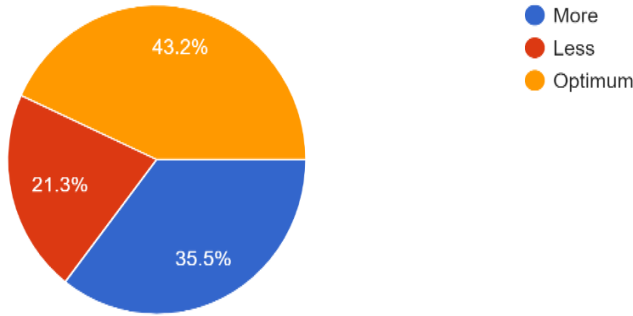

UTTAR BHARATIYA SANGH'S
MAHENDRA PRATAP SHARADA PRASAD SINGH
COLLEGE OF COMMERCE & SCIENCE
(Affiliated to University of Mumbai)
(COLLEGE CODE - 729)

About Practical Syllabus set by university, 'DIFFICULTY LEVEL' *
169 responses