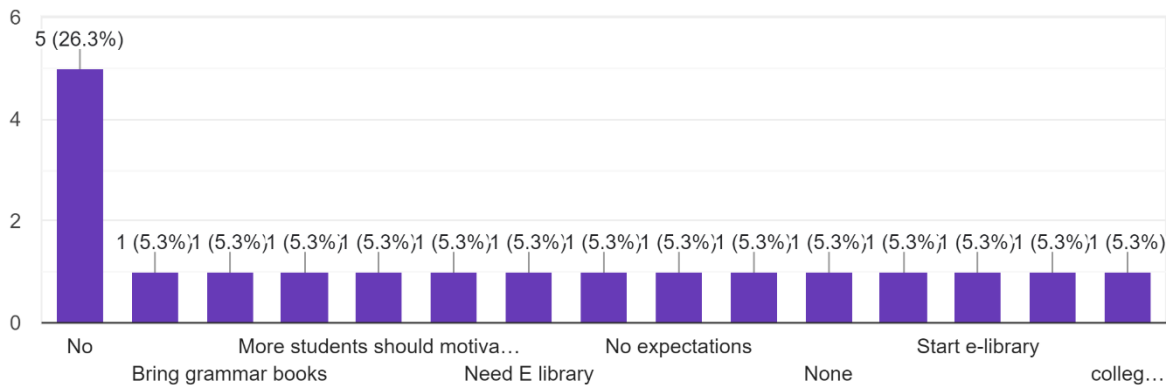

UTTAR BHARATIYA SANGH'S
MAHENDRA PRATAP SHARADA PRASAD SINGH
COLLEGE OF COMMERCE & SCIENCE
(Affiliated to University of Mumbai)
(COLLEGE CODE - 729)

Future/Suggestions/Expectations About Library facilities in College *

19 responses