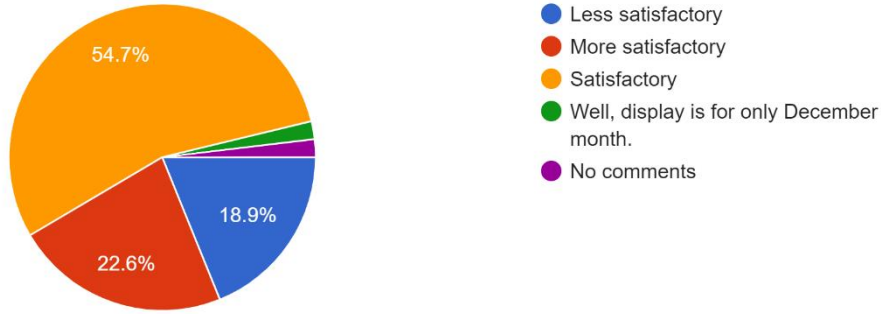

Questions	Total Response	Satisfactory	More Satisfactory	Less Satisfactory
About Office Administration in College, 'OFFICE NOTICE DISPLAY'	53	54.7%	22.6%	18.9%

Interpretation:

About 54.7% of students think that Office Administration in College, 'OFFICE NOTICE DISPLAY' are satisfactory, 22.6% think are more satisfactory.

Nitin
I/C PRINCIPAL
Mahendra Pratap Sharada Prasad Singh College
of Arts, Commerce & Science
Bandra (East), Mumbai - 400 051