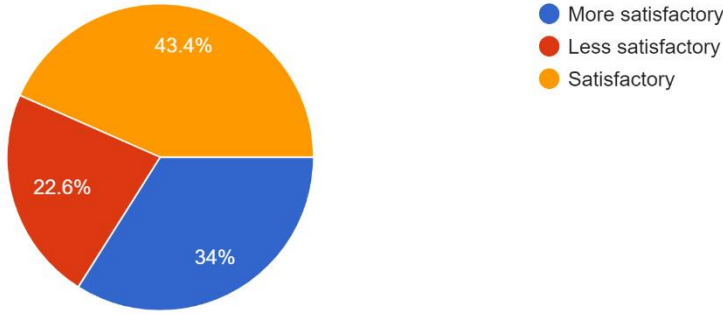

UTTAR BHARATIYA SANGH'S
MAHENDRA PRATAP SHARADA PRASAD SINGH
COLLEGE OF COMMERCE & SCIENCE
(Affiliated to University of Mumbai)
(COLLEGE CODE - 729)

About Examination and Evaluation, 'EVALUATION (CHECKING)' *
53 responses