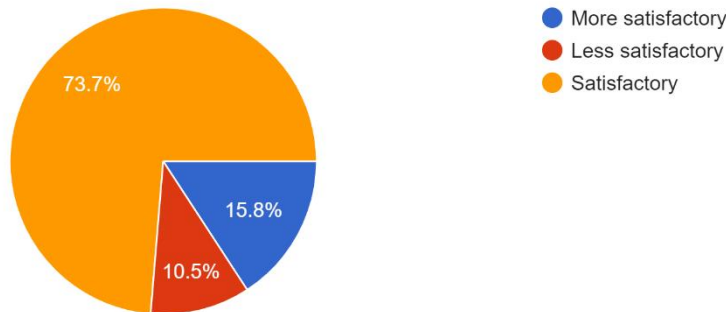

About Infrastructure, 'INSIDE THE CLASS ROOM' *

19 responses

Questions	Total Response	Satisfactory	More Satisfactory	Less Satisfactory
About Infrastructure, 'INSIDE THE CLASS ROOM'	19	73.7%	15.8%	10.5%

Interpretation:

About 73.7% of Teachers are Satisfactory About Infrastructure, 'INSIDE THE CLASS ROOM' and 15.8% are less Satisfactory.

Nitin
I/C PRINCIPAL
Mahendra Pratap Sharada Prasad Singh College
of Arts, Commerce & Science,
Bandra (East), Mumbai - 400 057