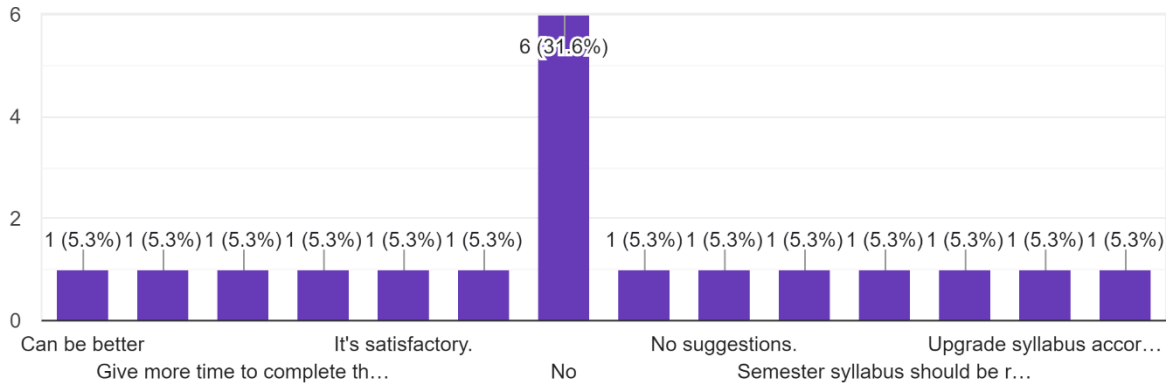

UTTAR BHARATIYA SANGH'S
MAHENDRA PRATAP SHARADA PRASAD SINGH
COLLEGE OF COMMERCE & SCIENCE
(Affiliated to University of Mumbai)
(COLLEGE CODE - 729)

Future/Suggestions/Expectations About Theory Syllabus completion (Teaching) by College

19 responses