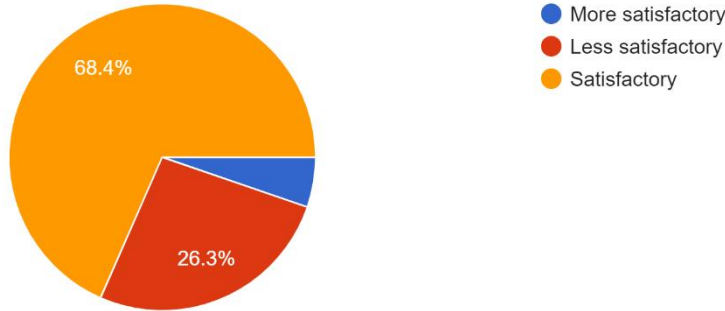

Questions	Total Response	Satisfactory	More Satisfactory	Less Satisfactory
About Gymkhana facilities in College,, 'GYMKHANA INFRASTRUCTURE '	19	68.4%	--	26.3%

Interpretation:

About 68.4% of Teachers are satisfied About Gymkhana facilities in College,, 'GYMKHANA INFRASTRUCTURE ' and 26.3% are less satisfied.

Nitin

I/C PRINCIPAL
Mahendra Pratap Sharada Prasad Singh College
of Arts, Commerce & Science
Bandra (East), Mumbai - 400 051